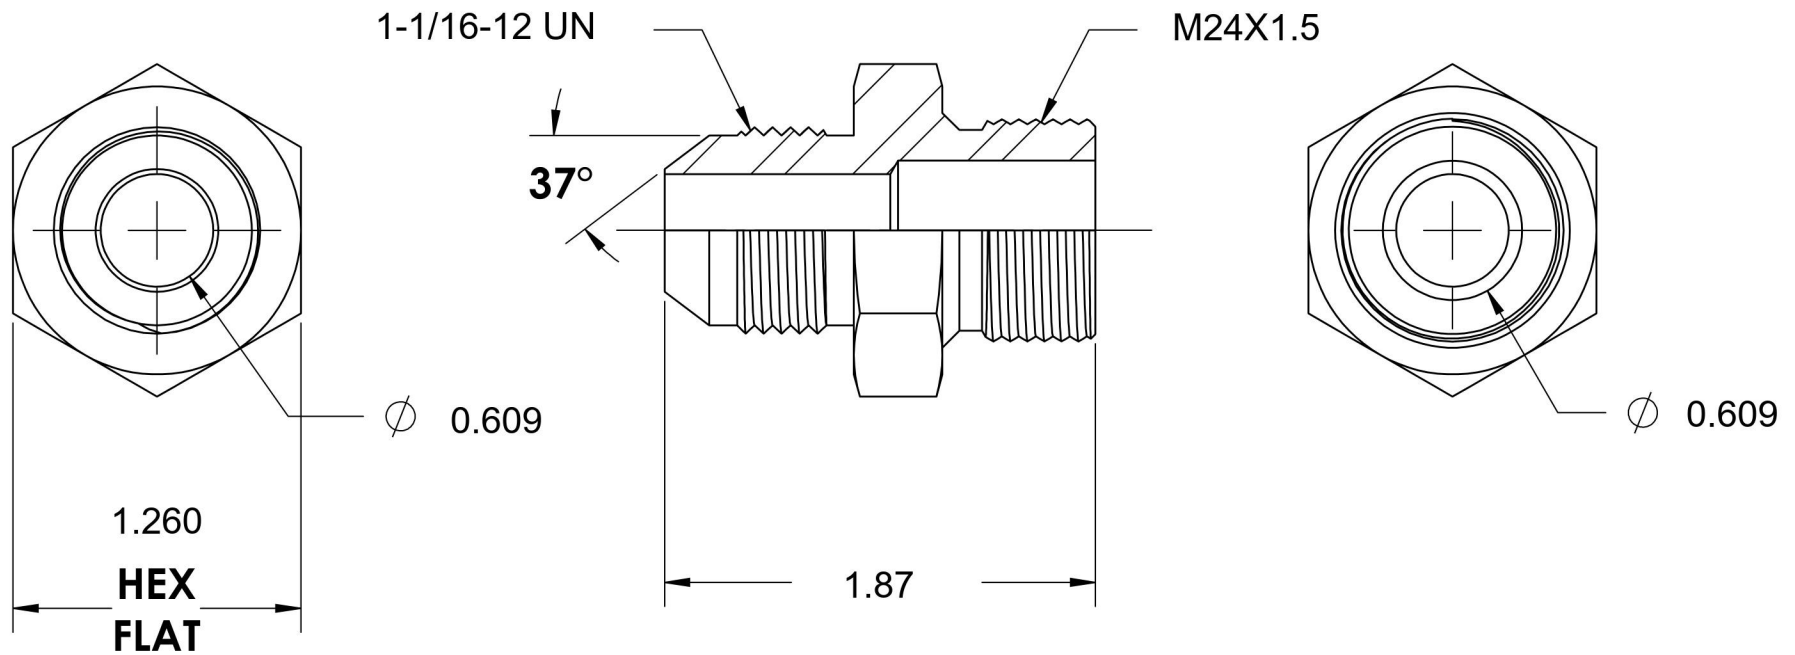

# 7005-12-24

Steel, SAE J514 37° Flare Male Metric Port/Line Connector, 3/4" Male JIC x M24X1.5 Male Metric 60° Line/Port

6701 Cochran Road  
Solon, Ohio 44139  
Phone: (440) 248-1880  
Toll Free: 1-888-331-1523

<b>Temperature Rating</b>	<b>Material</b>	<b>Industry Standards</b>	<b>Series</b>
-65°F to 500°F	C1045/12L14 Steel	SAE J514, ISO 9974	7005
<b>Pressure Rating</b>	<b>Finish</b>	ASTM B633	<b>Series Description</b>
5000 psi	Trivalent Zinc		SAE J514 37° Flare Male Metric Port/Line Connector