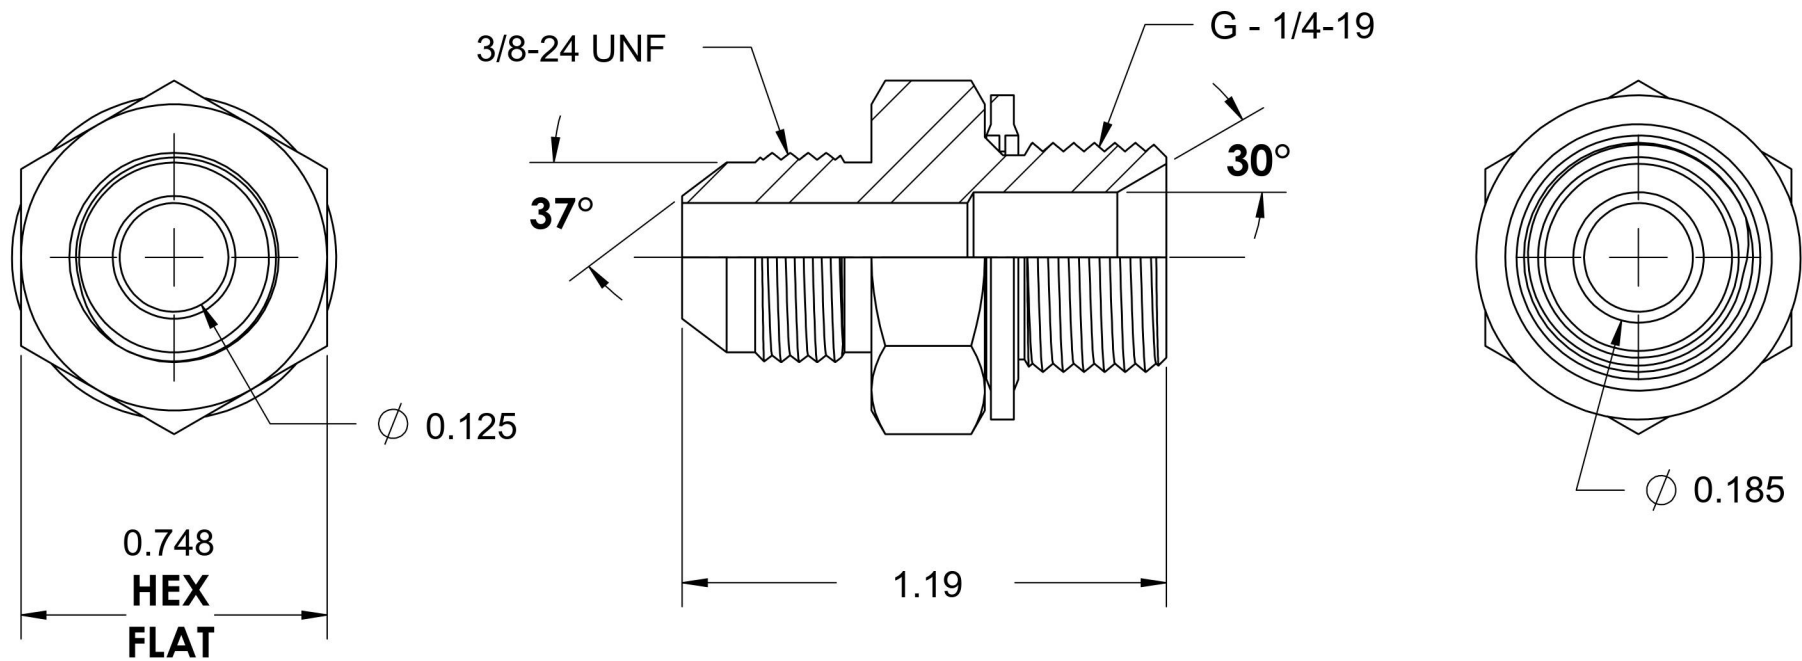

7002-03-04-BS

Steel, SAE J514 37° Flare BSPP Type (D) Bonded Seal Port/Line Adapter, 3/16" Male JIC x 1/4-19 Male BSPP 60° Line/Port

6701 Cochran Road
Solon, Ohio 44139
Phone: (440) 248-1880
Toll Free: 1-888-331-1523

Temperature Rating	Material	Industry Standards	Series
-22°F to 257°F	C1045/12L14 Steel	SAE J514, ISO 1179	7002-BS
Pressure Rating	Finish	ASTM B633	Series Description
5100 psi	Trivalent Zinc		SAE J514 37° Flare BSPP Type (D) Bonded Seal Port/Line Adapter