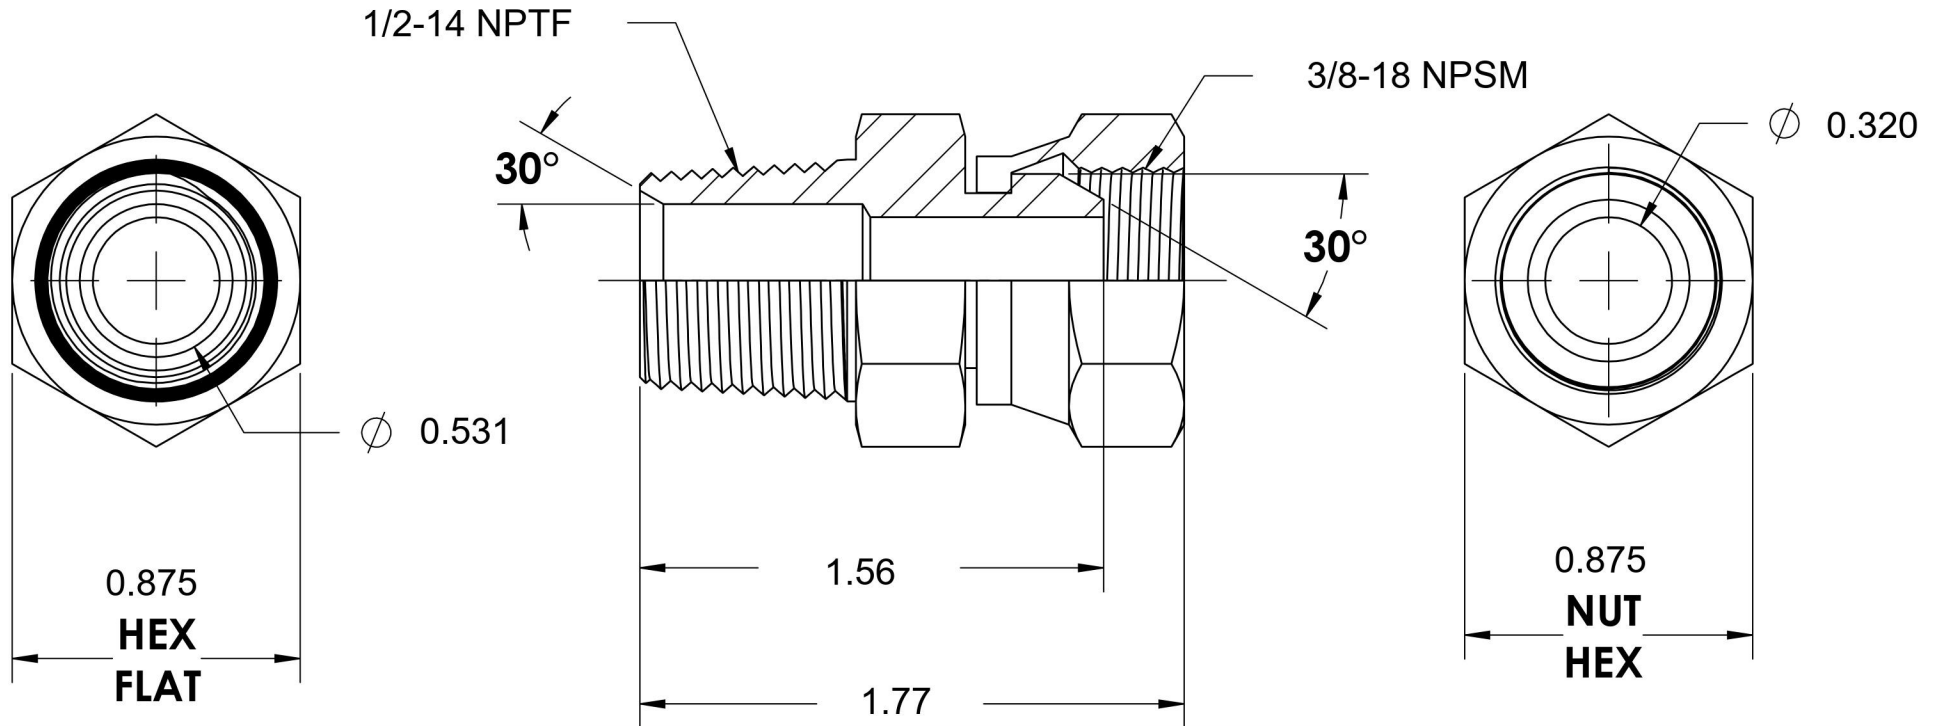

# 1404-08-06-SS

Stainless Steel, SAE J514 NPSM Swivel Male Connector, 1/2" Male NPTF 30° x 3/8" Female NPSM Swivel

6701 Cochran Road  
Solon, Ohio 44139  
Phone: (440) 248-1880  
Toll Free: 1-888-331-1523

Temperature Rating	Material	Industry Standards	Series
-425°F to 1200°F	316/316L Stainless Steel	SAE J514, SAE J476	1404-SS
Pressure Rating	Finish		Series Description
6000 psi	Passivated		SAE J514 NPSM Swivel Male Connector