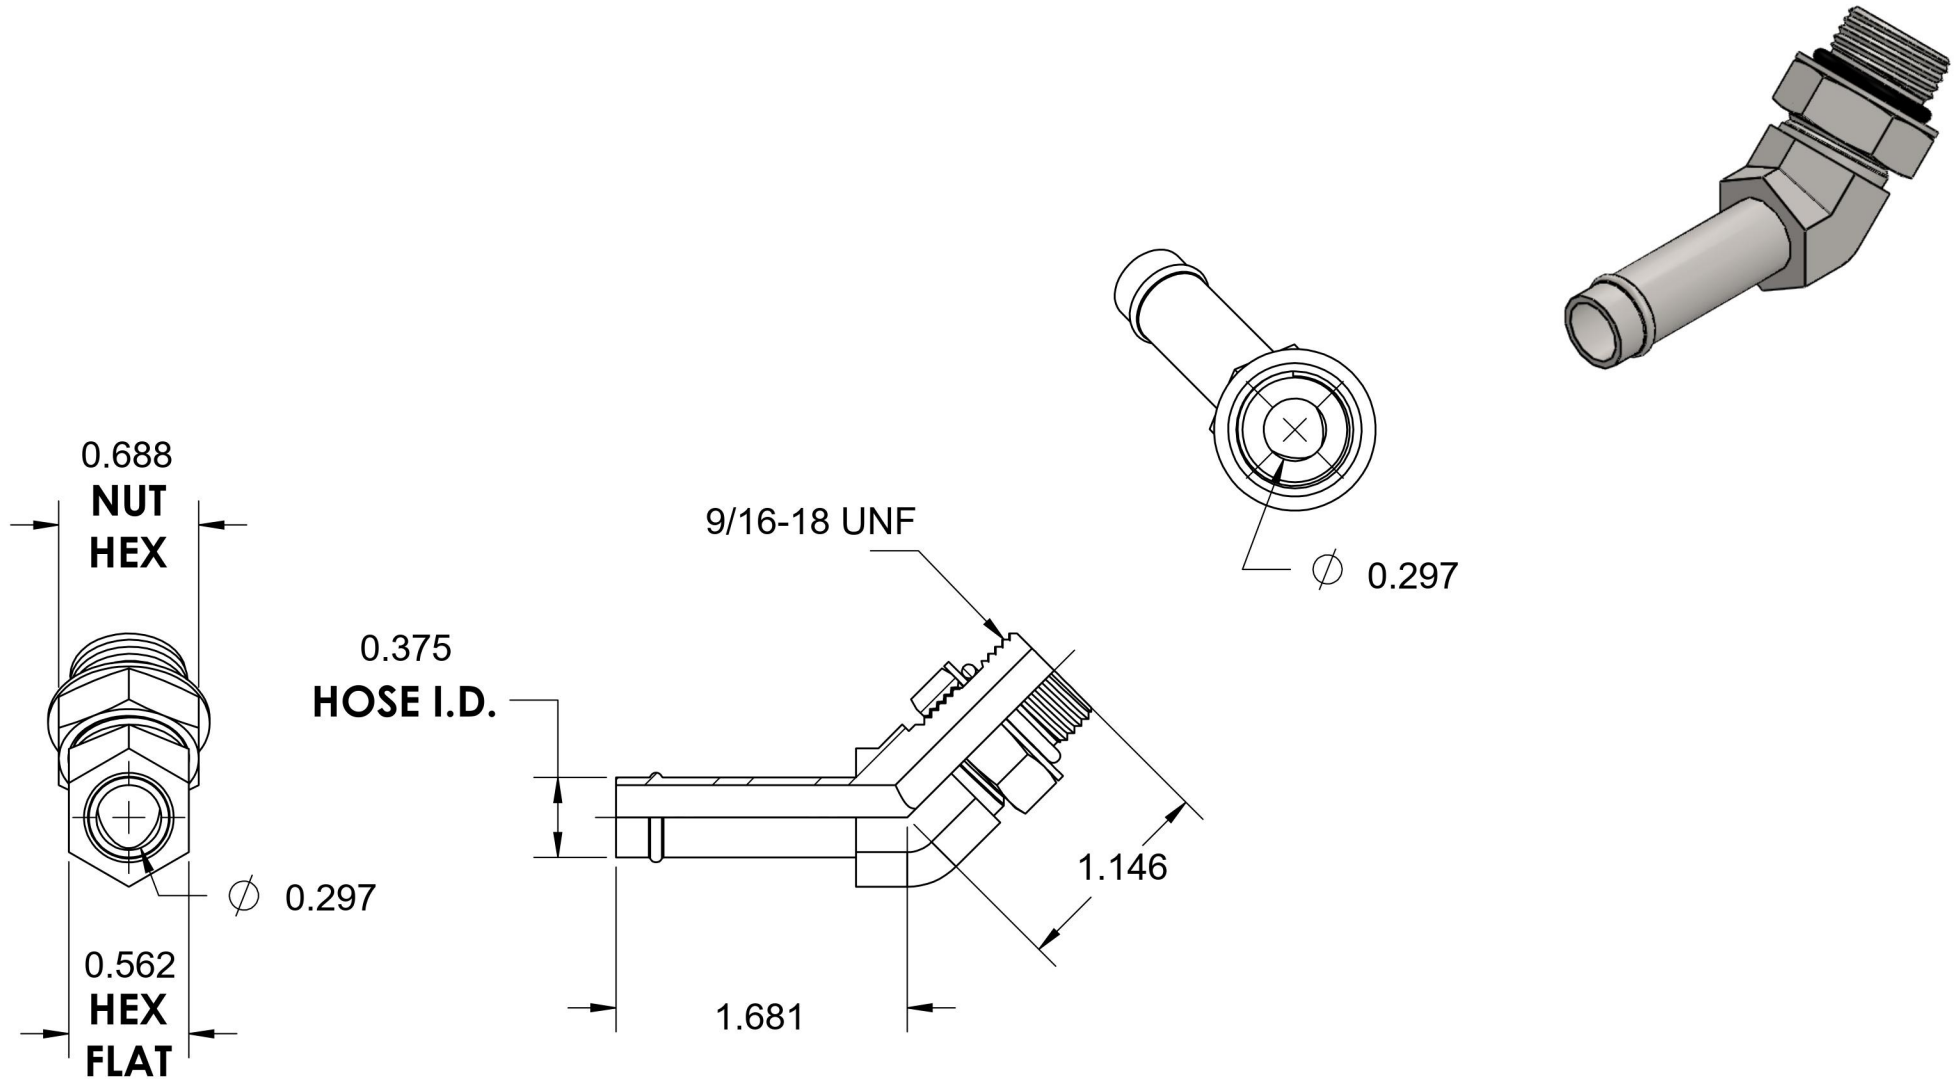

4603-06-06-NWO-FG

Steel, SAE J1231 Hose Bead 45° Adjustable Port Elbow, 3/8" Beaded Hose Barb x 9/16-18 Male Adjustable ORB

6701 Cochran Road
Solon, Ohio 44139
Phone: (440) 248-1880
Toll Free: 1-888-331-1523

Temperature Rating	Material	Industry Standards	Series
-40°F to 250°F	C1045 Steel	SAE J1231-2, SAE J1926-3 SAE J515, ASTM B633	4603-NWO-FG
Pressure Rating	Finish		Series Description
150psi	Trivalent Zinc		SAE J1231 Hose Bead 45° Adjustable Port Elbow