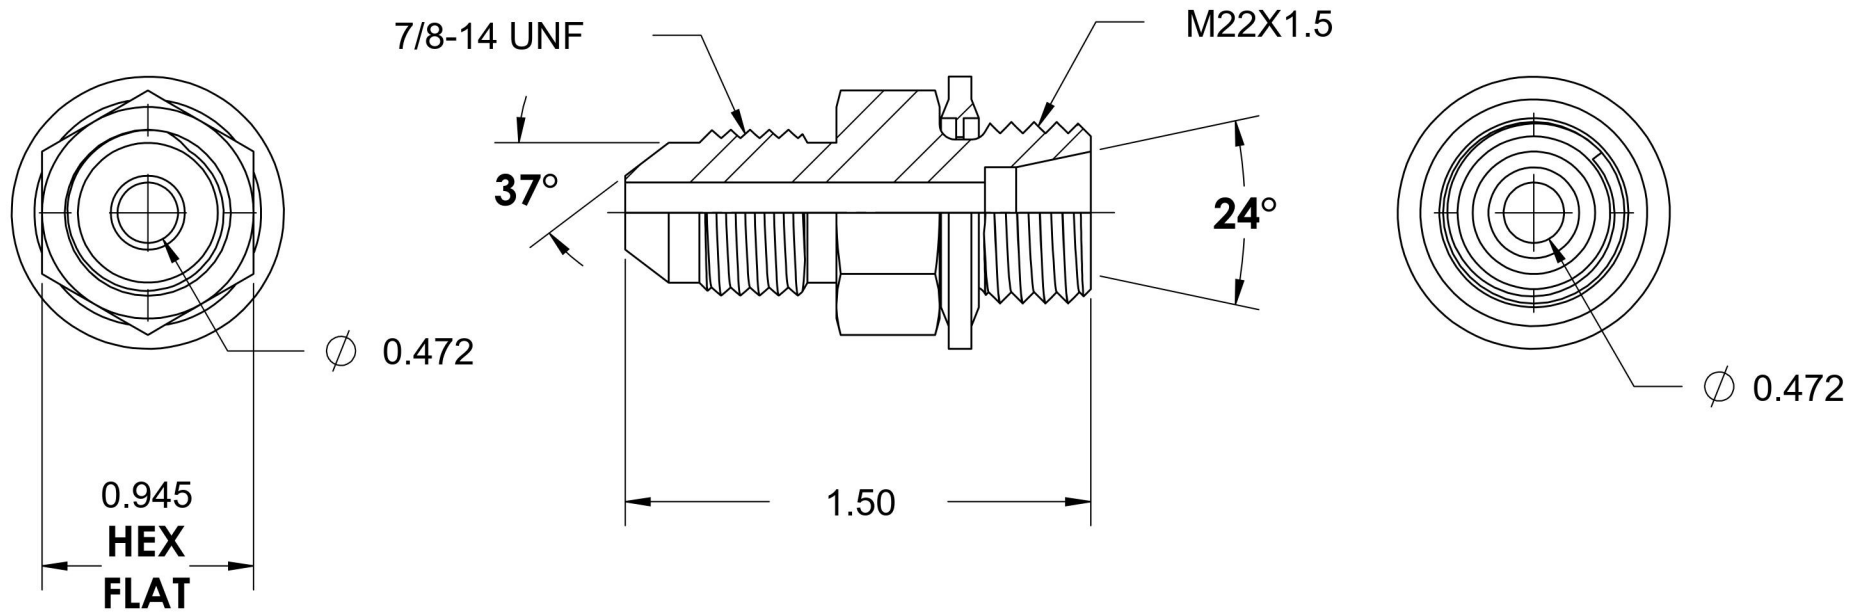

7005-10-L15-22-BS

Steel, SAE J514 37° Flare DIN 2353 (Light) Tube Adapter Bonded Seal, 5/8" Male JIC x M22X1.5 Male DIN Line/Tube/Port

6701 Cochran Road
Solon, Ohio 44139
Phone: (440) 248-1880
Toll Free: 1-888-331-1523

Temperature Rating	Material	Industry Standards	Series
-40°F to 250°F	C1045 / 12L14 Steel	SAE J514, ISO 8434-1	7005-DIN LIGHT-BS
Pressure Rating	Finish	ISO 9974, ASTM B633	Series Description
5000 psi	Trivalent Zinc		SAE J514 37° Flare DIN 2353 (Light) Tube Adapter Bonded Seal Assembled