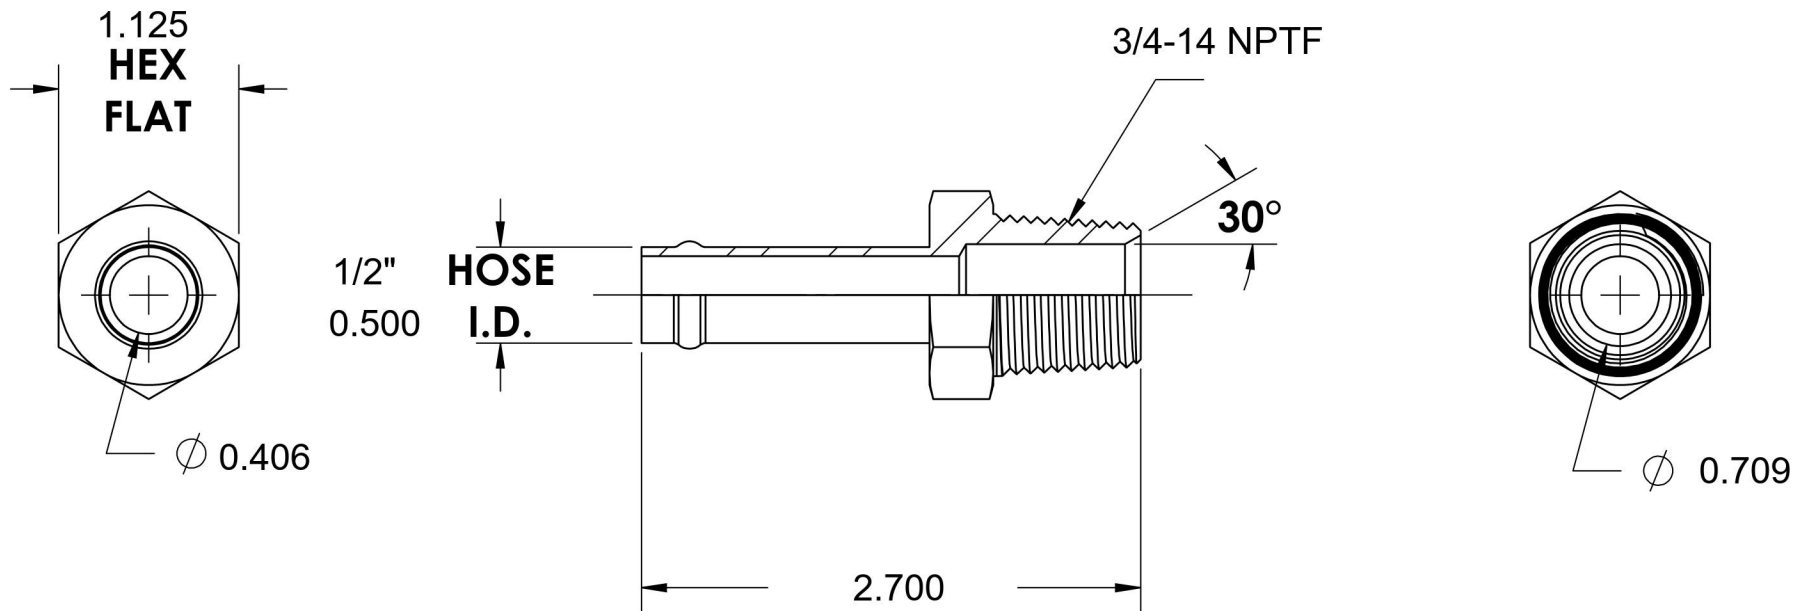

4404-08-12

Steel, SAE J1231 Hose Bead Male Connector, 1/2" Beaded Hose Barb x 3/4" Male NPTF 30°

6701 Cochran Road
Solon, Ohio 44139
Phone: (440) 248-1880
Toll Free: 1-888-331-1523

Temperature Rating	Material	Industry Standards	Series
-65°F to 500°F	C1045/12L14 Steel	SAE J1231, SAE J476 ASTM B633	4404
Pressure Rating	Finish		Series Description
150 psi	Trivalent Zinc		SAE J1231 Hose Bead Male Connector