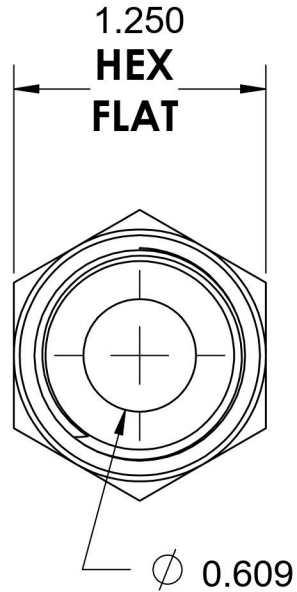

# 6401-12-12-O-SS

Stainless Steel, SAE J1926 O-Ring Boss Male Adapter, 1-1/16-12 Male ORB x 3/4" Male NPTF 30°

6701 Cochran Road  
Solon, Ohio 44139  
Phone: (440) 248-1880  
Toll Free: 1-888-331-1523