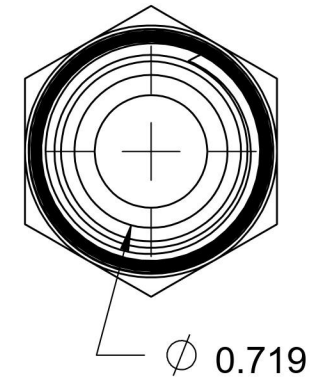

# 6401-12-12-O-SS

Stainless Steel, SAE J1926 O-Ring Boss Male Adapter, 1-1/16-12 Male ORB x 3/4" Male NPTF 30°

6701 Cochran Road  
Solon, Ohio 44139  
Phone: (440) 248-1880  
Toll Free: 1-888-331-1523