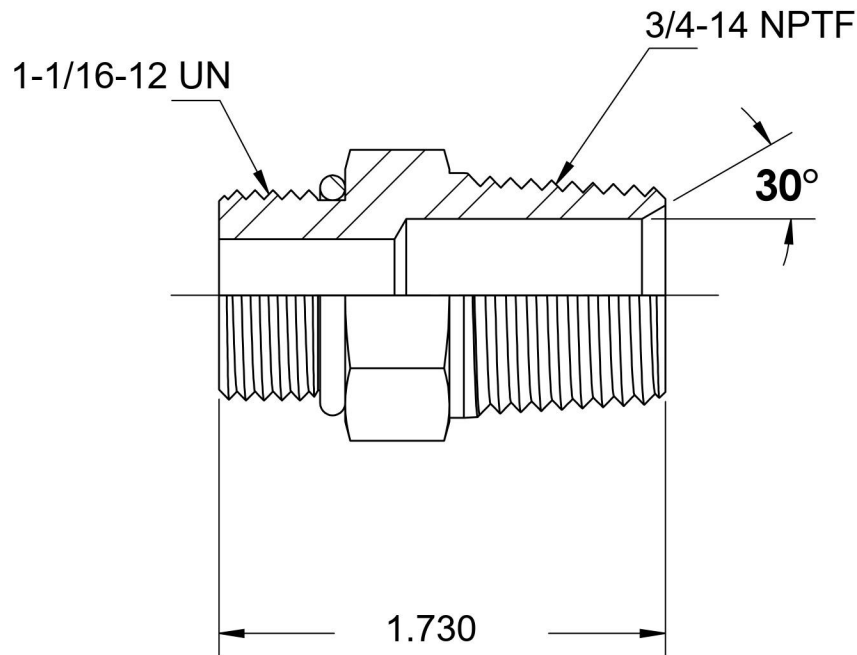

# 6401-12-12-O-SS

Stainless Steel, SAE J1926 O-Ring Boss Male Adapter, 1-1/16-12 Male ORB x 3/4" Male NPTF 30°

6701 Cochran Road  
Solon, Ohio 44139  
Phone: (440) 248-1880  
Toll Free: 1-888-331-1523