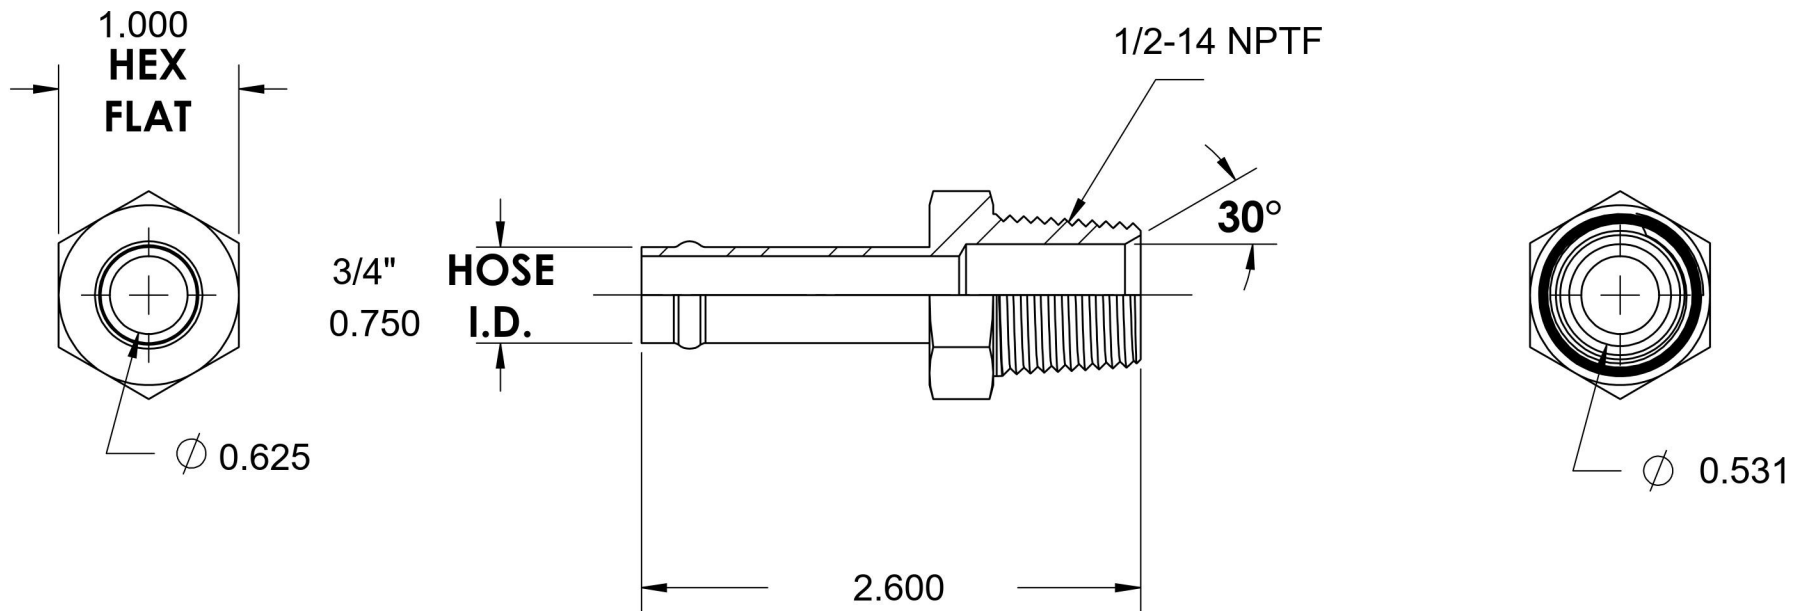

4404-12-08

Steel, SAE J1231 Hose Bead Male Connector, 3/4" Beaded Hose Barb x 1/2" Male NPTF 30°

6701 Cochran Road
Solon, Ohio 44139
Phone: (440) 248-1880
Toll Free: 1-888-331-1523

Temperature Rating -65°F to 500°F	Material C1045/12L14 Steel	Industry Standards SAE J1231, SAE J476 ASTM B633	Series 4404
Pressure Rating 150 psi	Finish Trivalent Zinc		Series Description SAE J1231 Hose Bead Male Connector