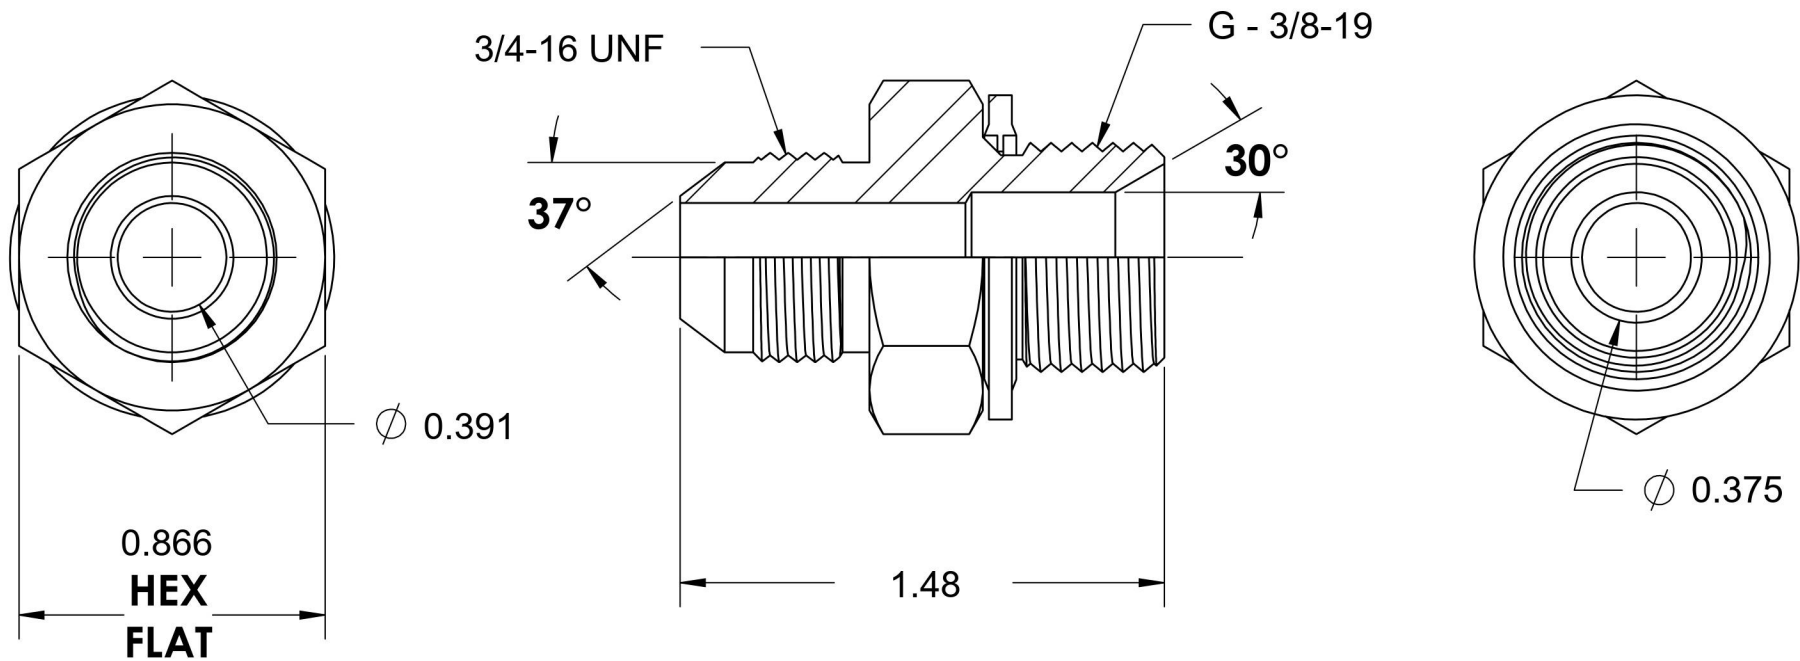

7002-08-06-BS

Steel, SAE J514 37° Flare BSPP Type (D) Bonded Seal Port/Line Adapter, 1/2" Male JIC x 3/8-19 Male BSPP 60° Line/Port

6701 Cochran Road
Solon, Ohio 44139
Phone: (440) 248-1880
Toll Free: 1-888-331-1523

Temperature Rating	Material	Industry Standards	Series
-22°F to 257°F	C1045/12L14 Steel	SAE J514, ISO 1179	7002-BS
Pressure Rating	Finish	ASTM B633	Series Description
5100 psi	Trivalent Zinc		SAE J514 37° Flare BSPP Type (D) Bonded Seal Port/Line Adapter