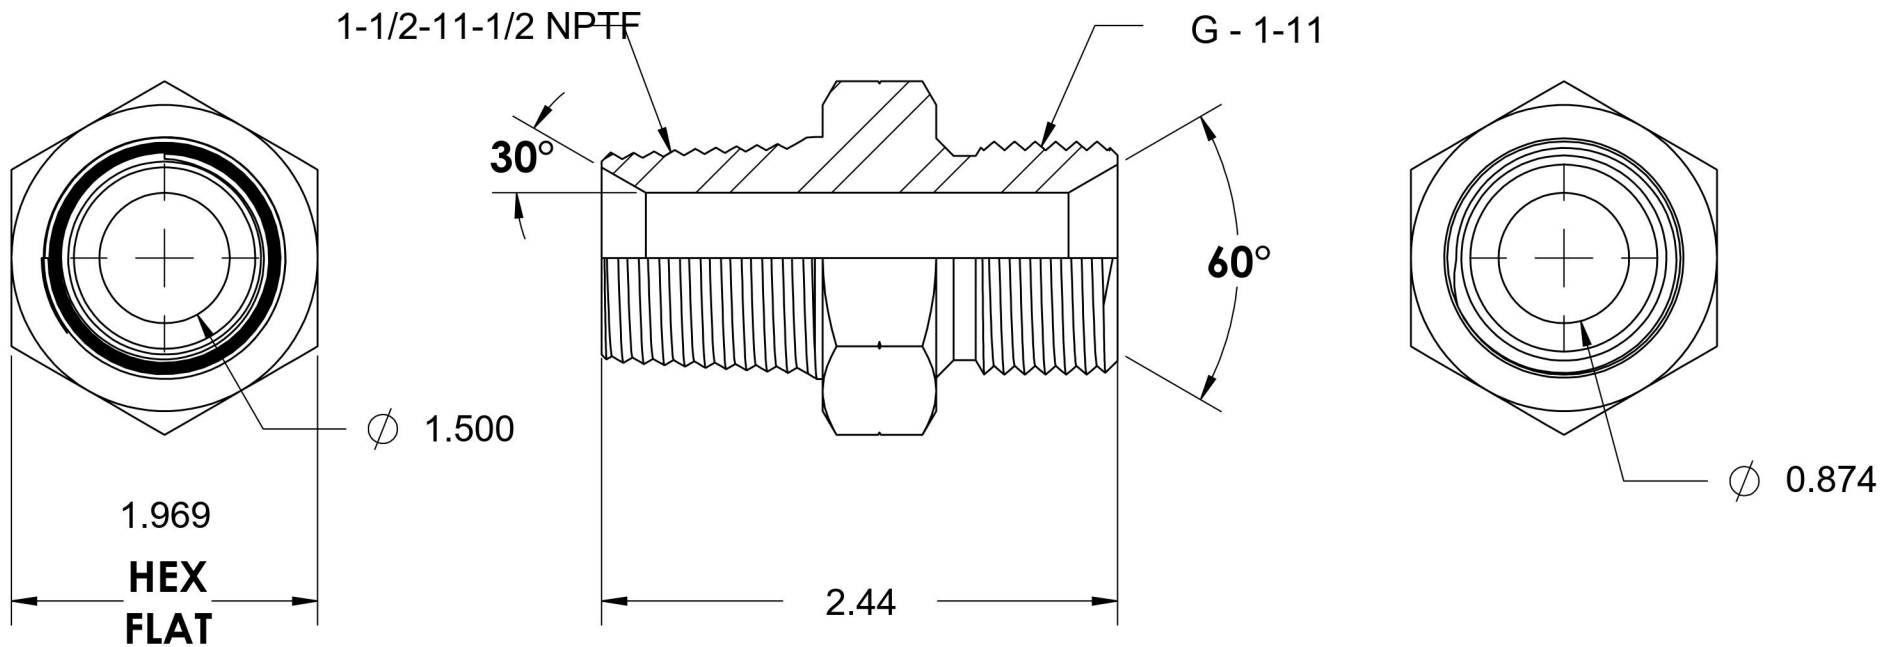

7032-24-16-SS

Stainless Steel, SAE J476 Pipe Male BSPP Port/Line Adapter, 1-1/2" Male NPTF 30° x 1-11 Male BSPP 60° Line/Port

6701 Cochran Road
Solon, Ohio 44139
Phone: (440) 248-1880
Toll Free: 1-888-331-1523

Temperature Rating	Material	Industry Standards	Series
-425°F to 1200°F	316/316L Stainless Steel	SAE J476, ISO 1179	7032-SS
Pressure Rating	Finish		Series Description
1700 psi	Passivated		SAE J476 Pipe Male BSPP Port/Line Adapter