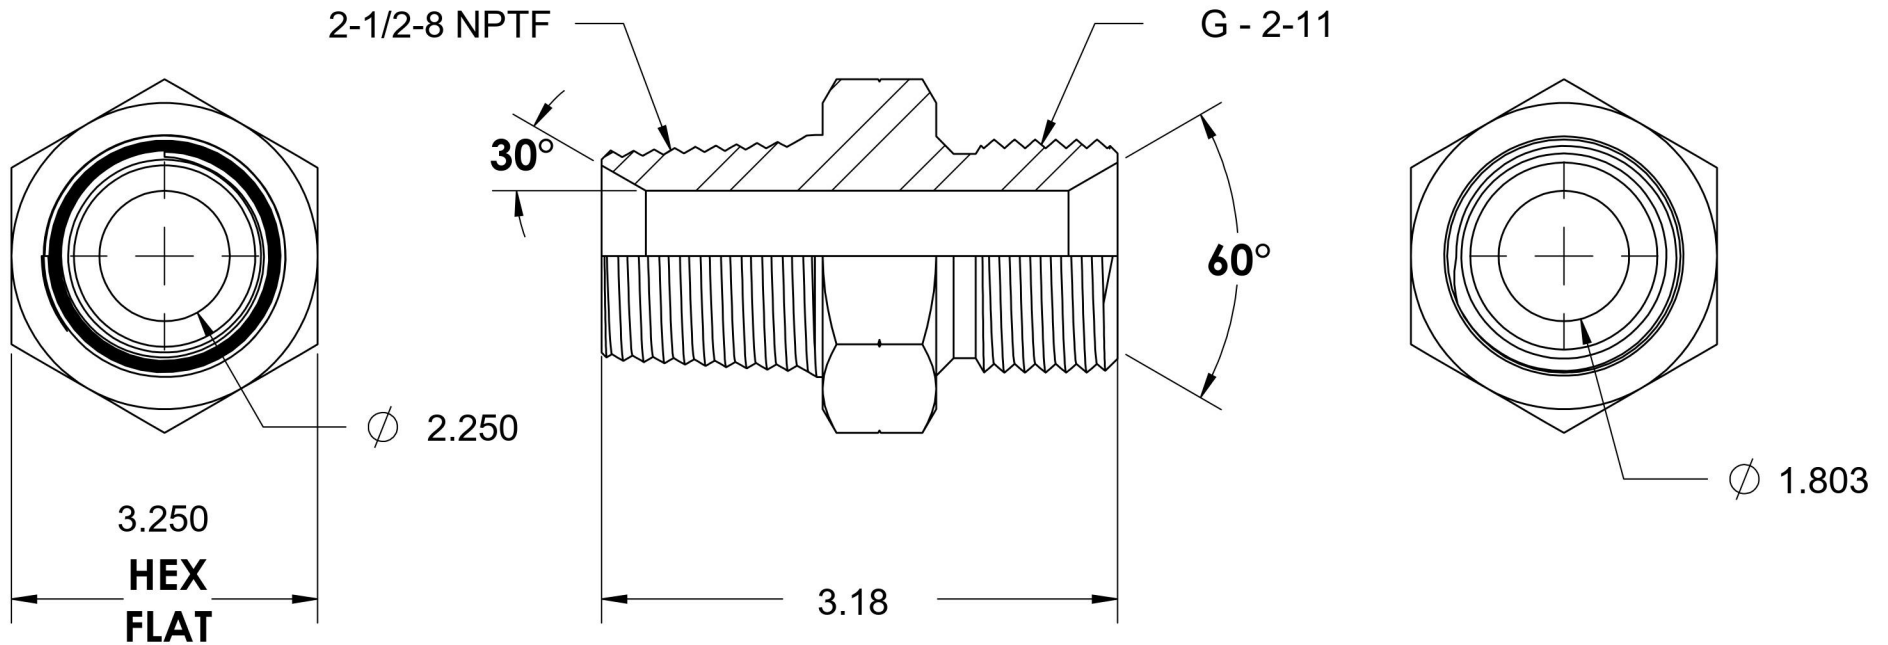

7032-40-32

Steel, SAE J476 Pipe Male BSPP Port/Line Adapter, 2-1/2" Male NPTF 30° x 2-11 Male BSPP 60° Line/Port

6701 Cochran Road
Solon, Ohio 44139
Phone: (440) 248-1880
Toll Free: 1-888-331-1523

Temperature Rating	Material	Industry Standards	Series
-65°F to 500°F	C1045 / 12L14 Steel	SAE J476, ISO 1179	7032
Pressure Rating	Finish	ISO 8434-6, ASTM B633	Series Description
Not Available	Trivalent Zinc		SAE J476 Pipe Male BSPP Port/Line Adapter