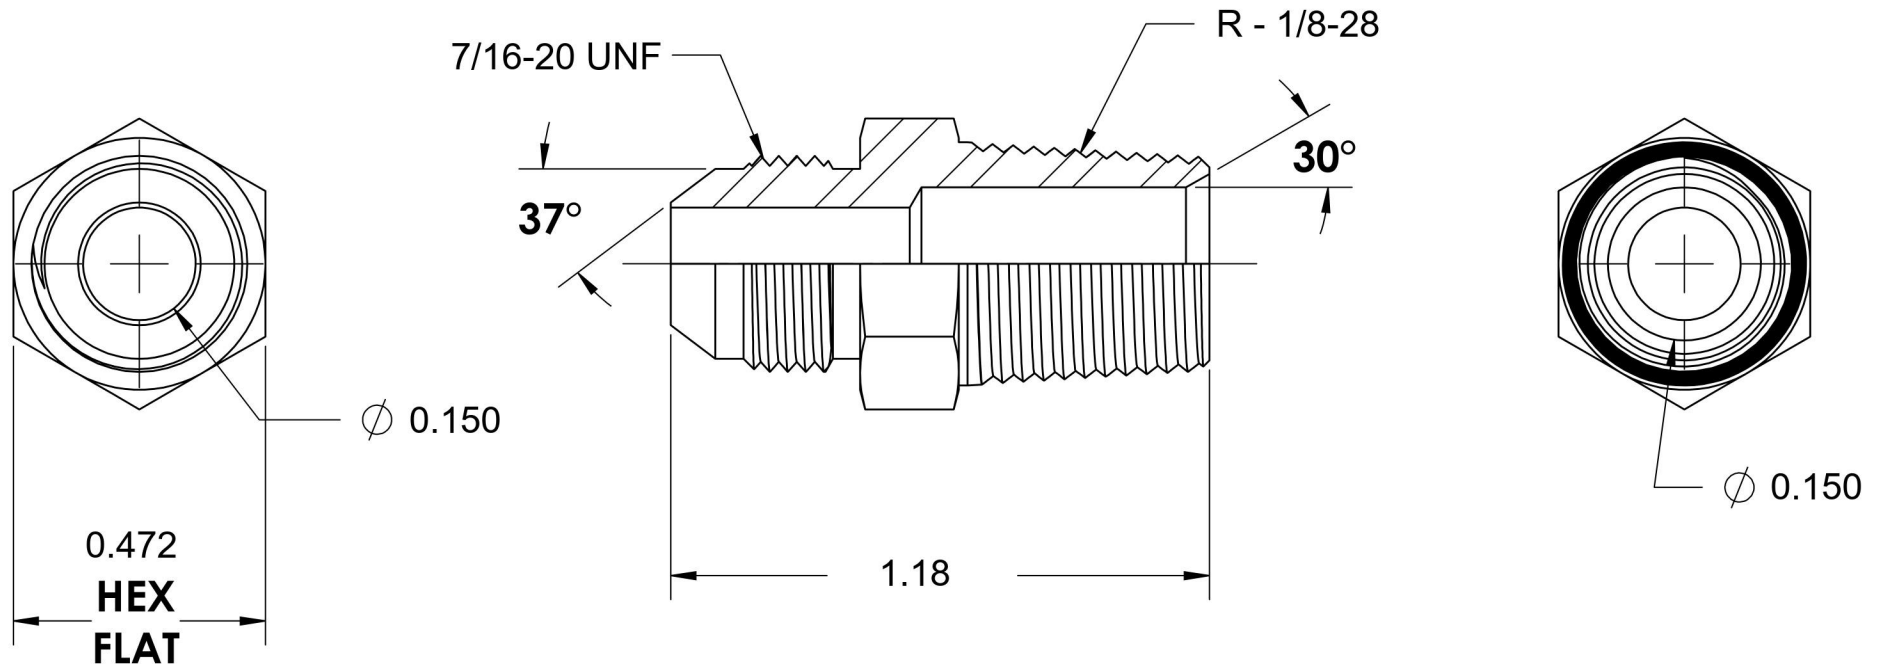

# 7000-04-02

Steel, SAE J514 37° Flare Male BSPT Connector, 1/4" Male JIC x 1/8" Male BSPT 30°

6701 Cochran Road  
Solon, Ohio 44139  
Phone: (440) 248-1880  
Toll Free: 1-888-331-1523

<b>Temperature Rating</b>	<b>Material</b>	<b>Industry Standards</b>	<b>Series</b>
-65°F to 500°F	C1045/12L14 Steel	SAE J514, ISO 7-1	7000
<b>Pressure Rating</b>	<b>Finish</b>	ASTM B633	<b>Series Description</b>
4500 psi	Trivalent Zinc		SAE J514 37° Flare Male BSPT Connector