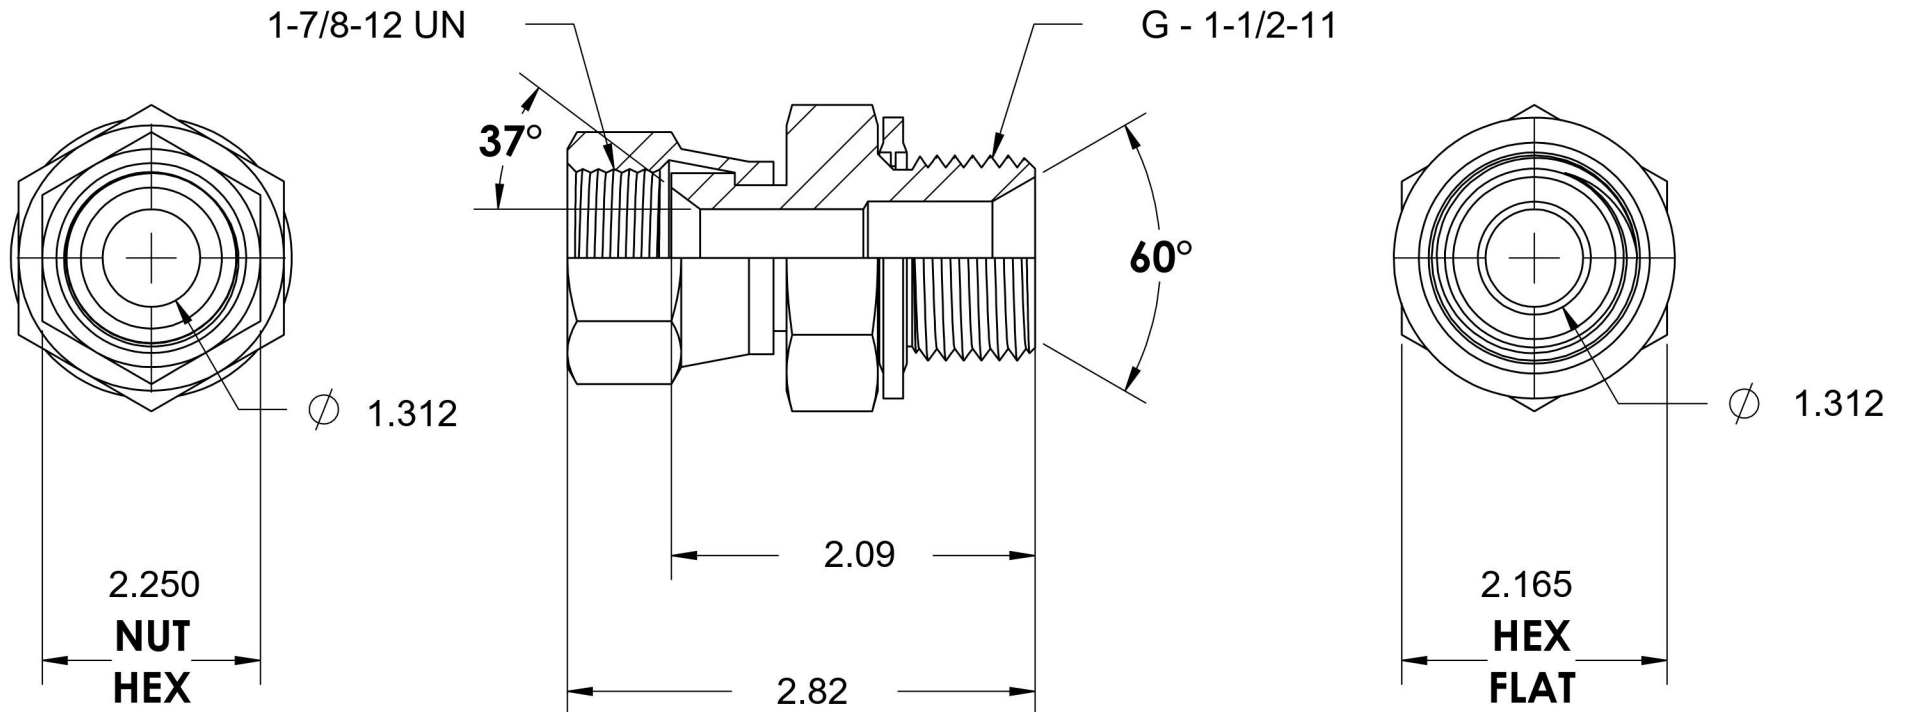

7022-24-24-SS-BS

Stainless Steel, SAE J514 37° Flare Swivel BSPP Type (D) Bonded Seal Port/Line Connector, 1-1/2" Female JIC Swivel x 1-1/2-11 Male BSPP 60° Line/Port

6701 Cochran Road
Solon, Ohio 44139
Phone: (440) 248-1880
Toll Free: 1-888-331-1523

Temperature Rating

-40°F to 250°F

Pressure Rating

1500 psi

Material

316/316L Stainless Steel

Finish

Passivated

Industry Standards

SAE J514, ISO 1179

ISO 8434-6

Series

7022-BS-SS

Series Description

SAE J514 37° Flare Swivel BSPP Type (D)
Bonded Seal Port/Line Connector