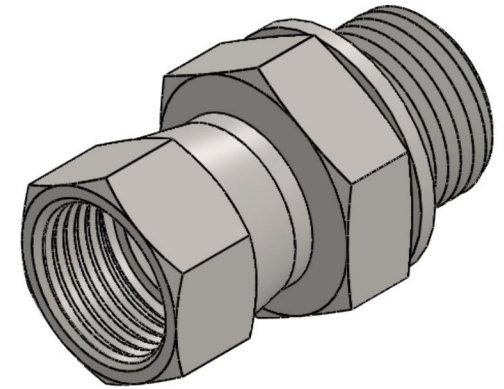

7022-24-24-SS-BS

Stainless Steel, SAE J514 37° Flare Swivel BSPP Type (D) Bonded Seal Port/Line Connector, 1-1/2" Female JIC Swivel x 1-1/2-11 Male BSPP 60° Line/Port

6701 Cochran Road
Solon, Ohio 44139
Phone: (440) 248-1880
Toll Free: 1-888-331-1523

Temperature Rating

-40°F to 250°F

Pressure Rating

1500 psi

Material

316/316L Stainless Steel

Finish

Passivated

Industry Standards

SAE J514, ISO 1179

ISO 8434-6

Series

7022-BS-SS

Series Description

SAE J514 37° Flare Swivel BSPP Type (D)
Bonded Seal Port/Line Connector