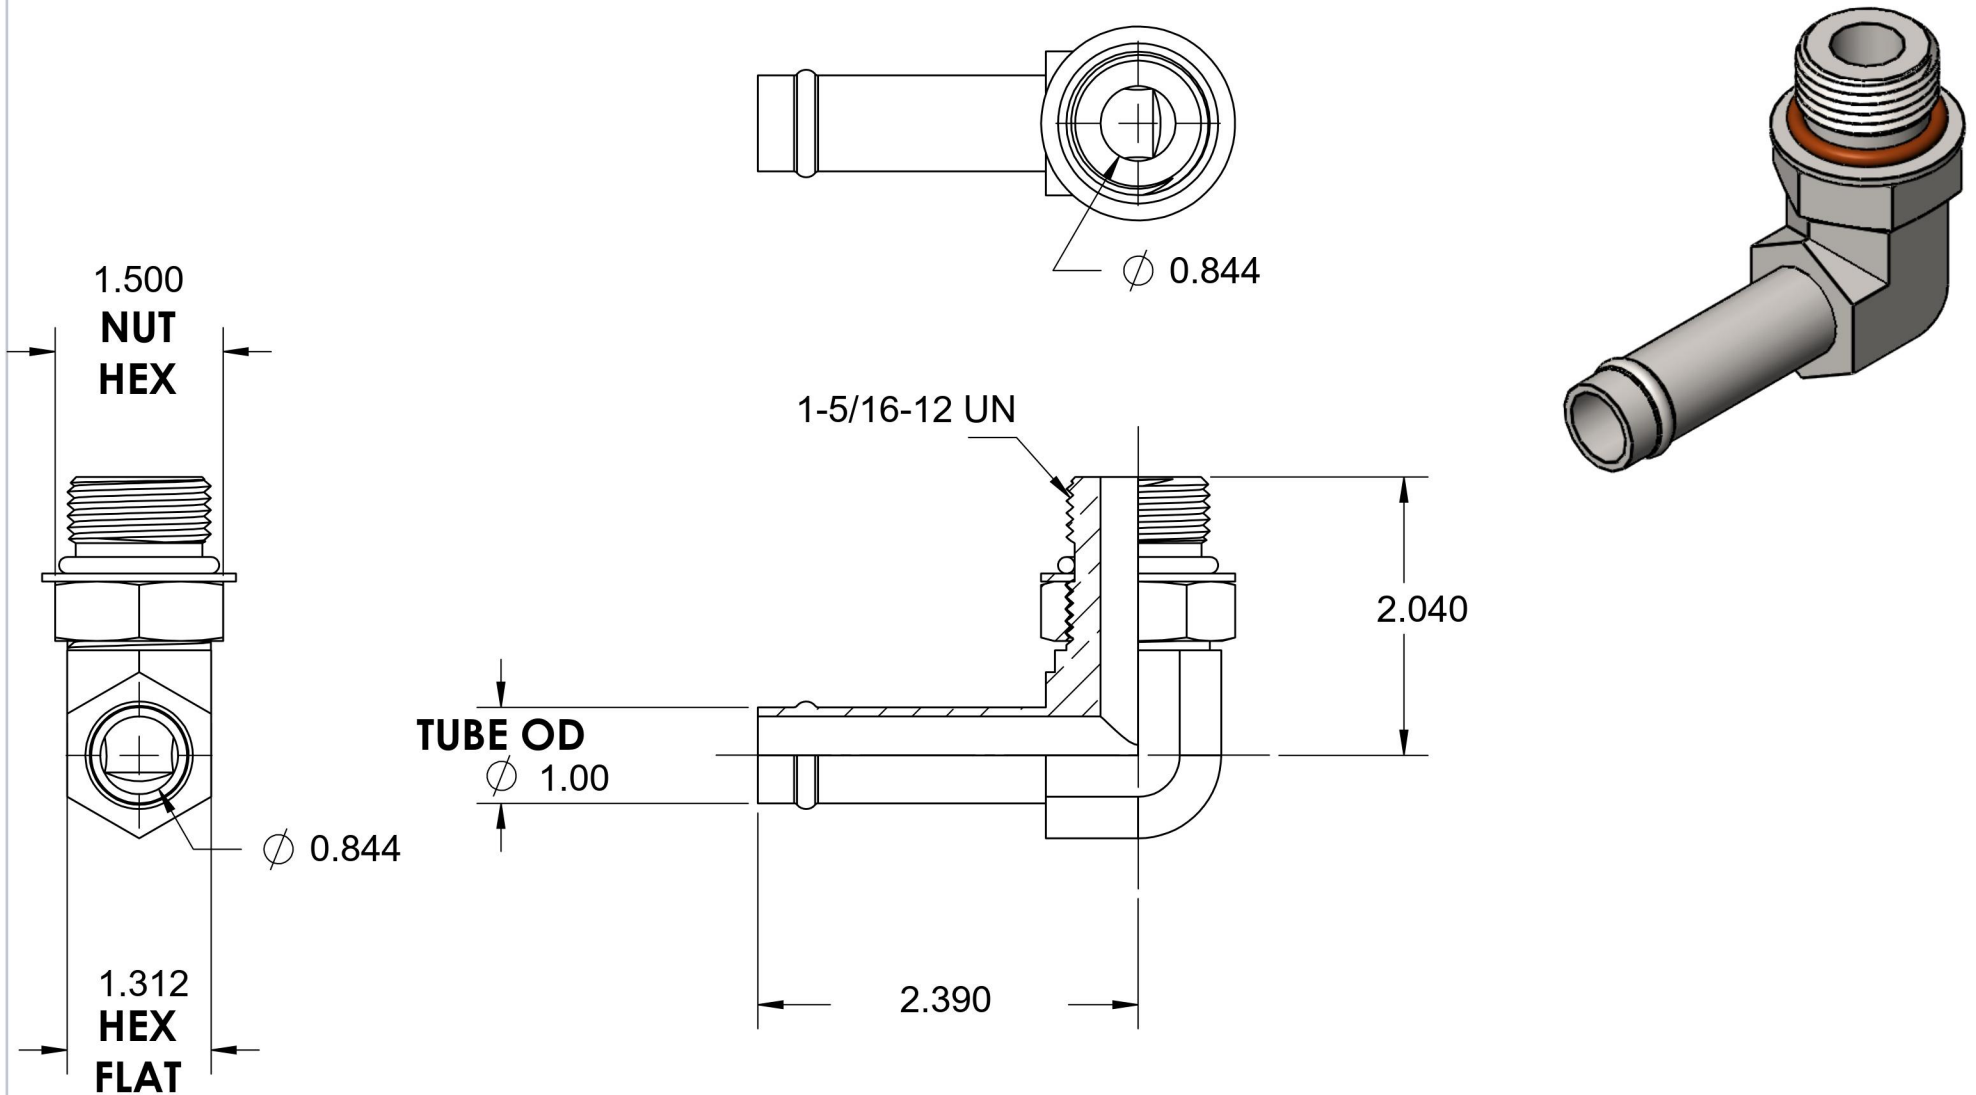

# 4601-16-16-NWO-FG-VITON

Steel, SAE J1231 Hose Bead 90° Adjustable Port Elbow, 1" Beaded Hose Barb x 1-5/16-12 Male Adjustable ORB, FKM Seal

6701 Cochran Road  
Solon, Ohio 44139  
Phone: (440) 248-1880  
Toll Free: 1-888-331-1523

**Temperature Rating**

-15°F to 400°F

**Pressure Rating**

150 psi

**Material**

C1045 Steel

**Finish**

Trivalent Zinc

**Industry Standards**

SAE J1231-2, SAE J1926-3  
SAE J515, ASTM B633

**Series**

4601-NWO-FG-VITON

**Series Description**

SAE J1231 Hose Bead  
90° Adjustable Port Elbow