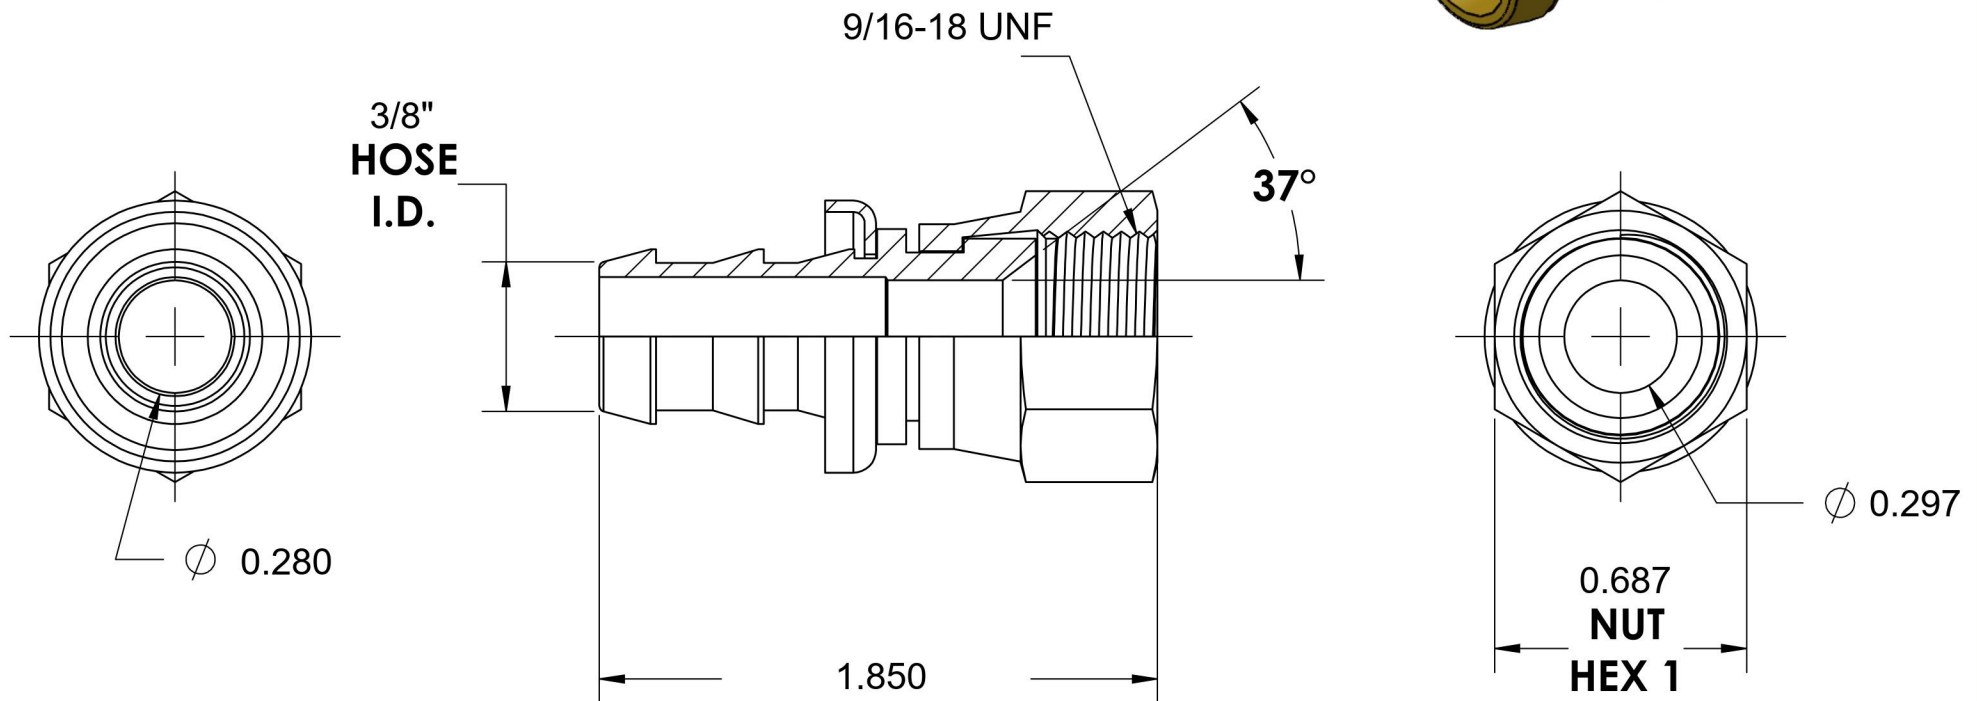

2111-06-06-B

Brass, SAE J514 Push-Lok Swivel Hose Connector, 3/8" Push-Lok Hose Barb x 3/8" Female JIC Swivel

6701 Cochran Road
Solon, Ohio 44139
Phone: (440) 248-1880
Toll Free: 1-888-331-1523

Temperature Rating	Material	Industry Standards	Series
-50°F to 185°F	C36000 Brass	SAE J514	2111-B
Pressure Rating	Finish		Series Description
150 psi	Natural Finish		SAE J514 Push-Lok Swivel Hose Connector