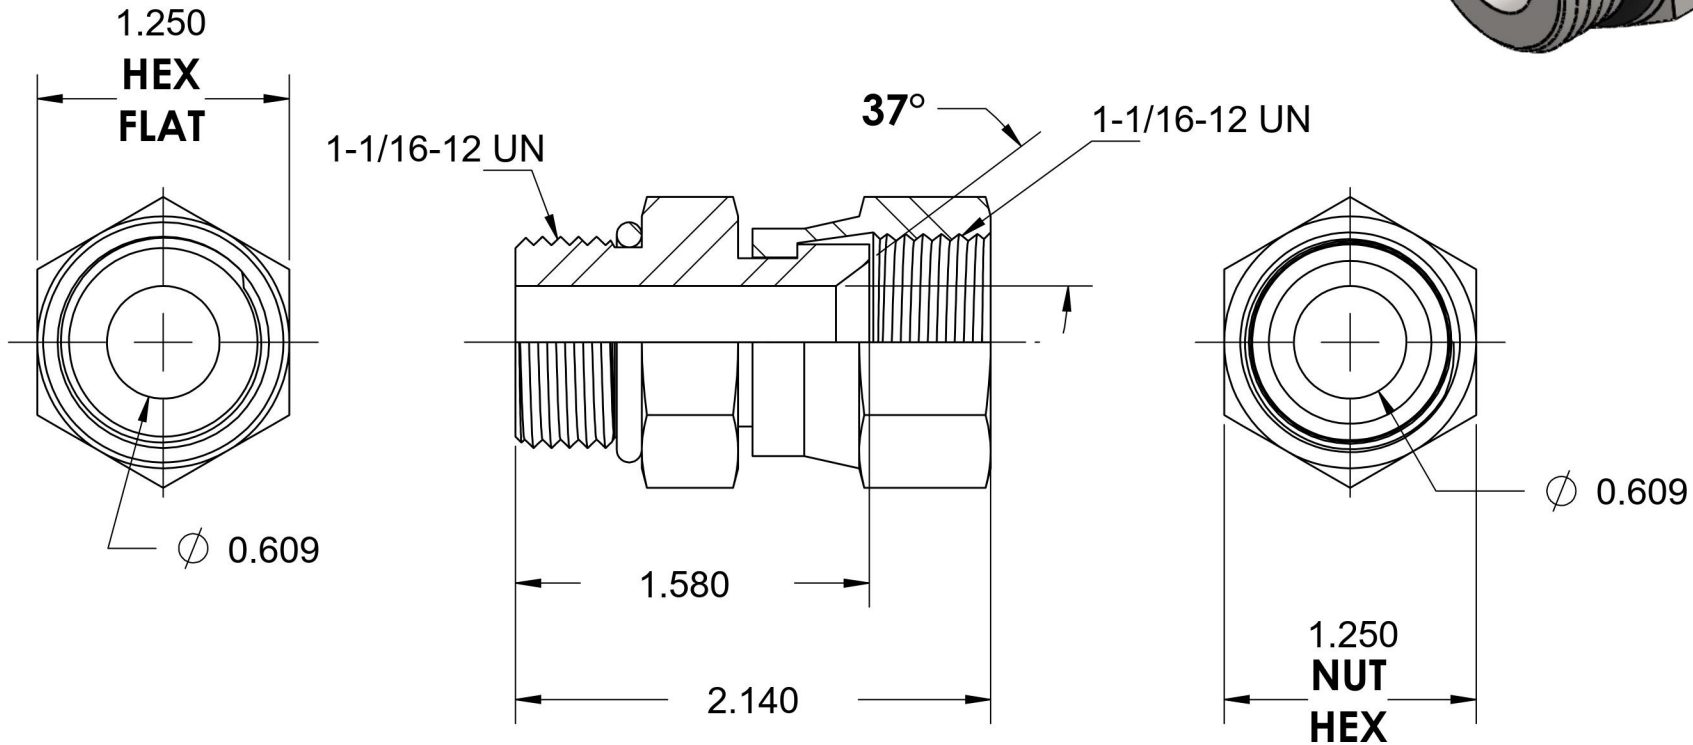

6402-12-12-O-SS

Stainless Steel, SAE J514 37° Flare Swivel Port Connector, 1-1/16-12 Male ORB x 3/4" Female JIC Swivel

6701 Cochran Road
Solon, Ohio 44139
Phone: (440) 248-1880
Toll Free: 1-888-331-1523

Temperature Rating -40°F to 250°F	Material 316/316L Stainless Steel	Industry Standards SAE J514, SAE J1926-3	Series 6402-O-SS
Pressure Rating 6000 psi	Finish Passivated		Series Description SAE J514 37° Flare Swivel Port Connector