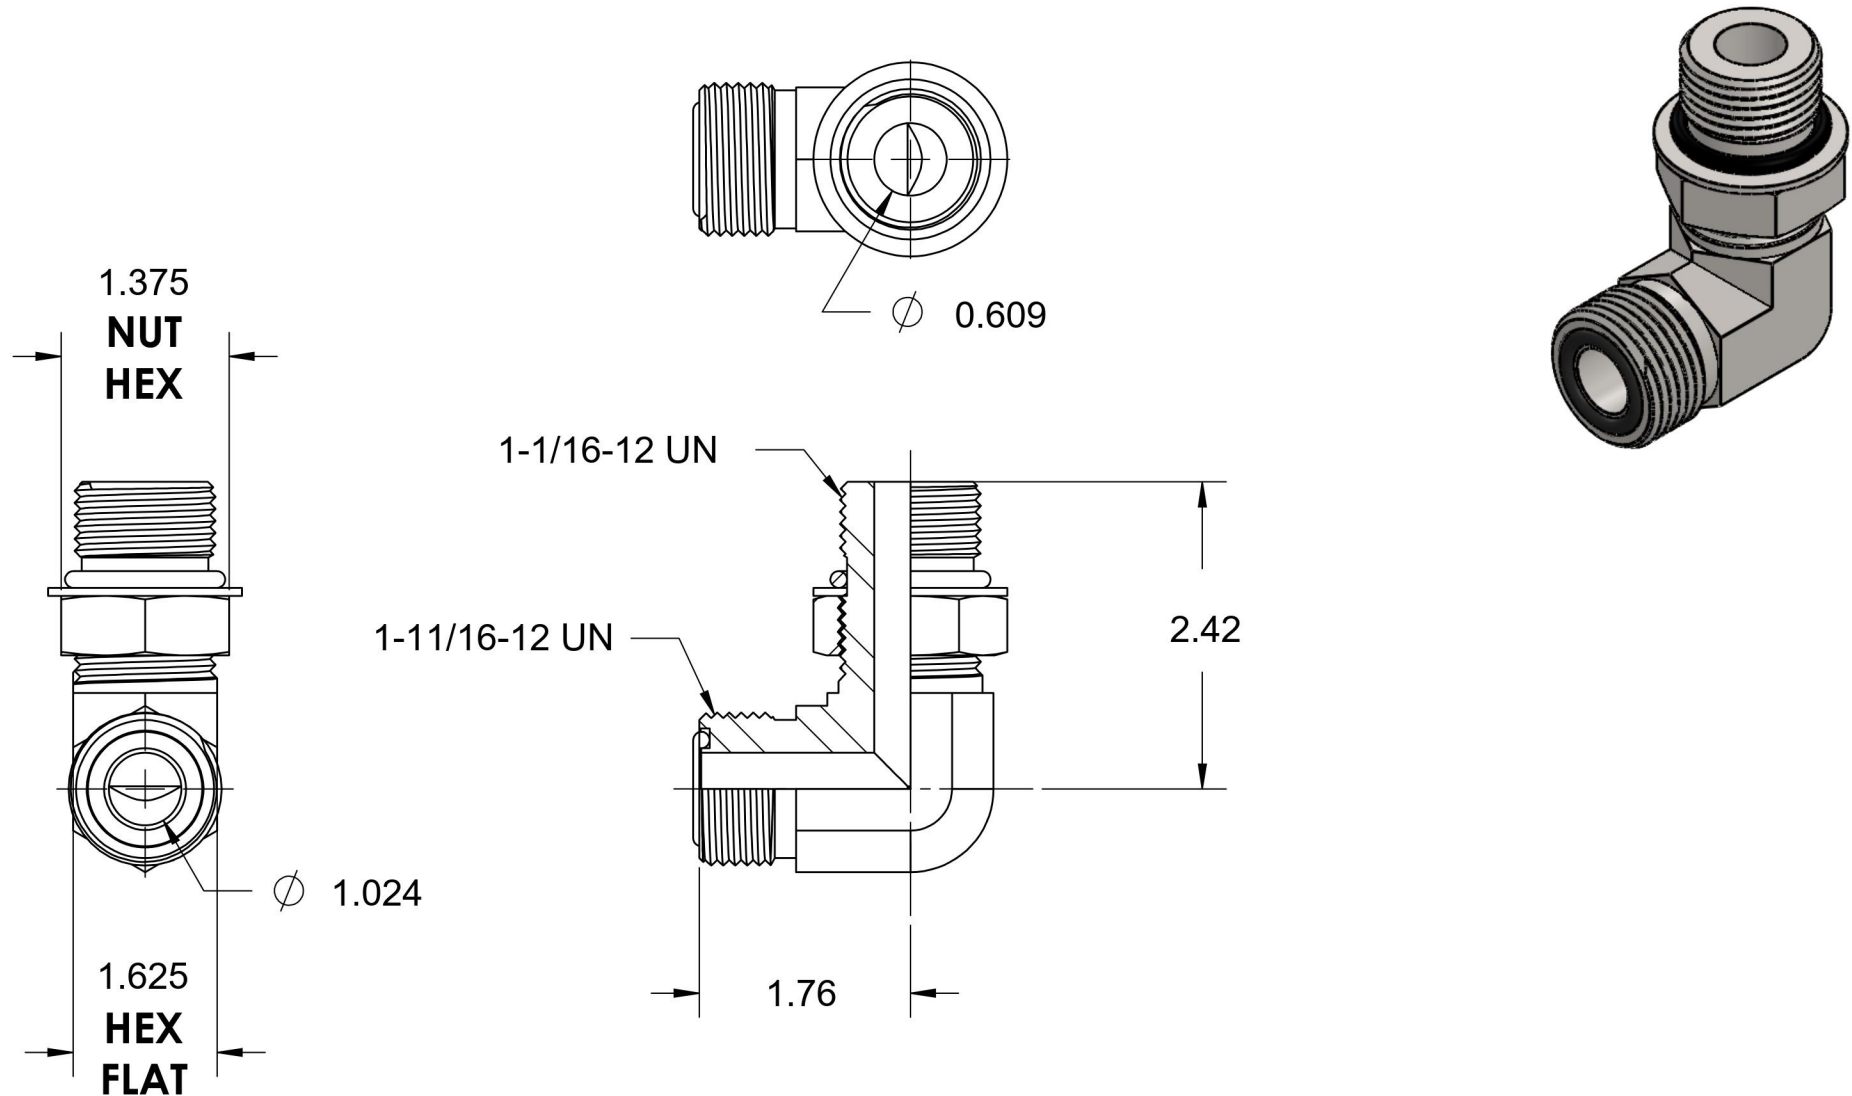

FS6801-20-12-NWO-FG

Steel, SAE J1453 O-Ring Face Seal 90° Adjustable Port Elbow, 1-1/4" Male ORFS x 1-1/16-12 Male Adjustable ORB

6701 Cochran Road
Solon, Ohio 44139
Phone: (440) 248-1880
Toll Free: 1-888-331-1523

Temperature Rating	Material	Industry Standards	Series
-40°F to 250°F	C1045 Steel	SAE J1453, SAE J1926-2 ASTM B633	FS6801-NWO-FG
Pressure Rating	Finish		Series Description
5000 psi	Trivalent Zinc		SAE J1453 O-Ring Face Seal 90° Adjustable Port Elbow