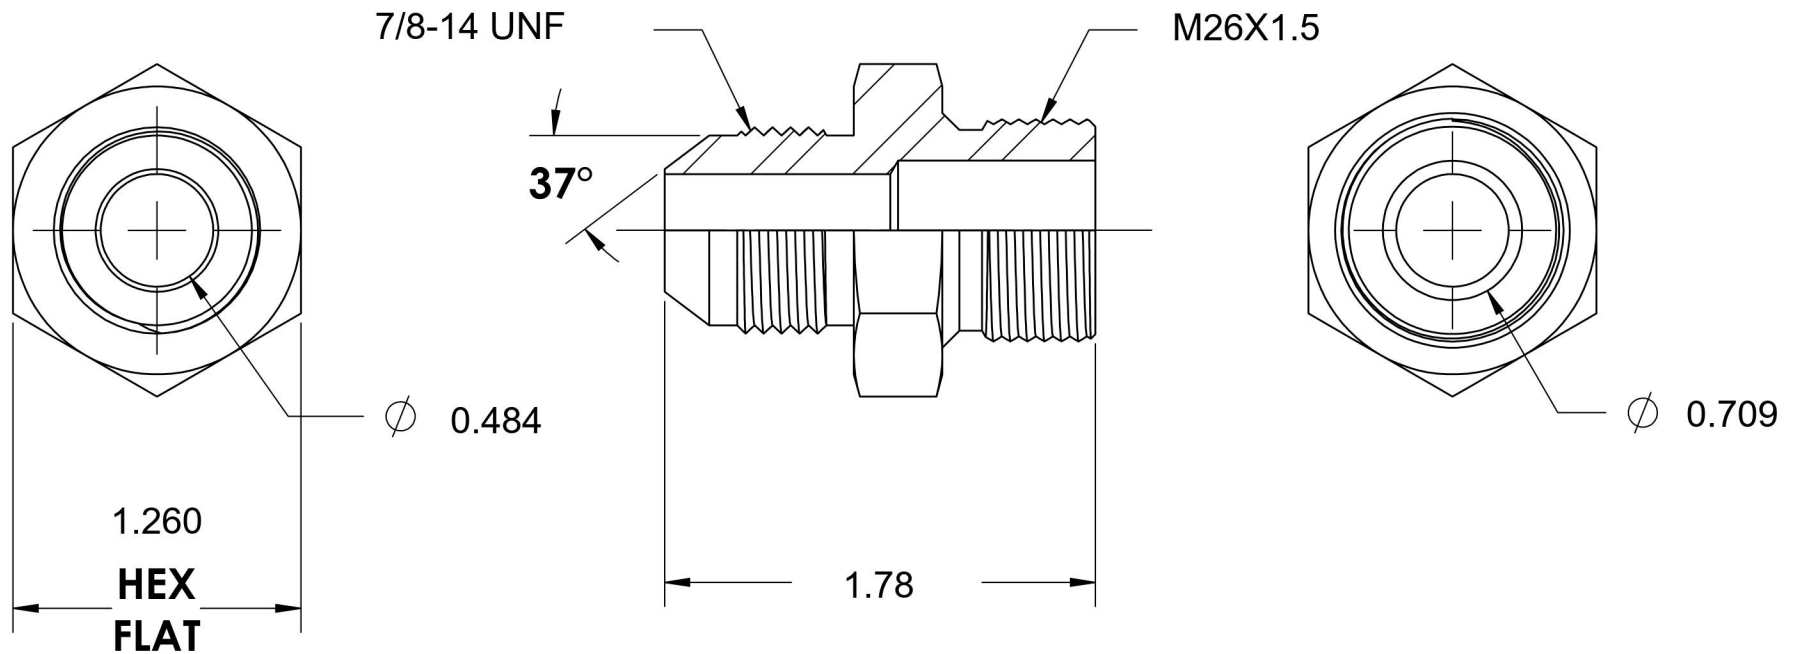

7005-10-26

Steel, SAE J514 37° Flare Male Metric Port/Line Connector, 5/8" Male JIC x M26X1.5 Male Metric 60° Line/Port

6701 Cochran Road
Solon, Ohio 44139
Phone: (440) 248-1880
Toll Free: 1-888-331-1523

Temperature Rating	Material	Industry Standards	Series
-65°F to 500°F	C1045/12L14 Steel	SAE J514, ISO 9974	7005
Pressure Rating	Finish	ASTM B633	Series Description
5000 psi	Trivalent Zinc		SAE J514 37° Flare Male Metric Port/Line Connector