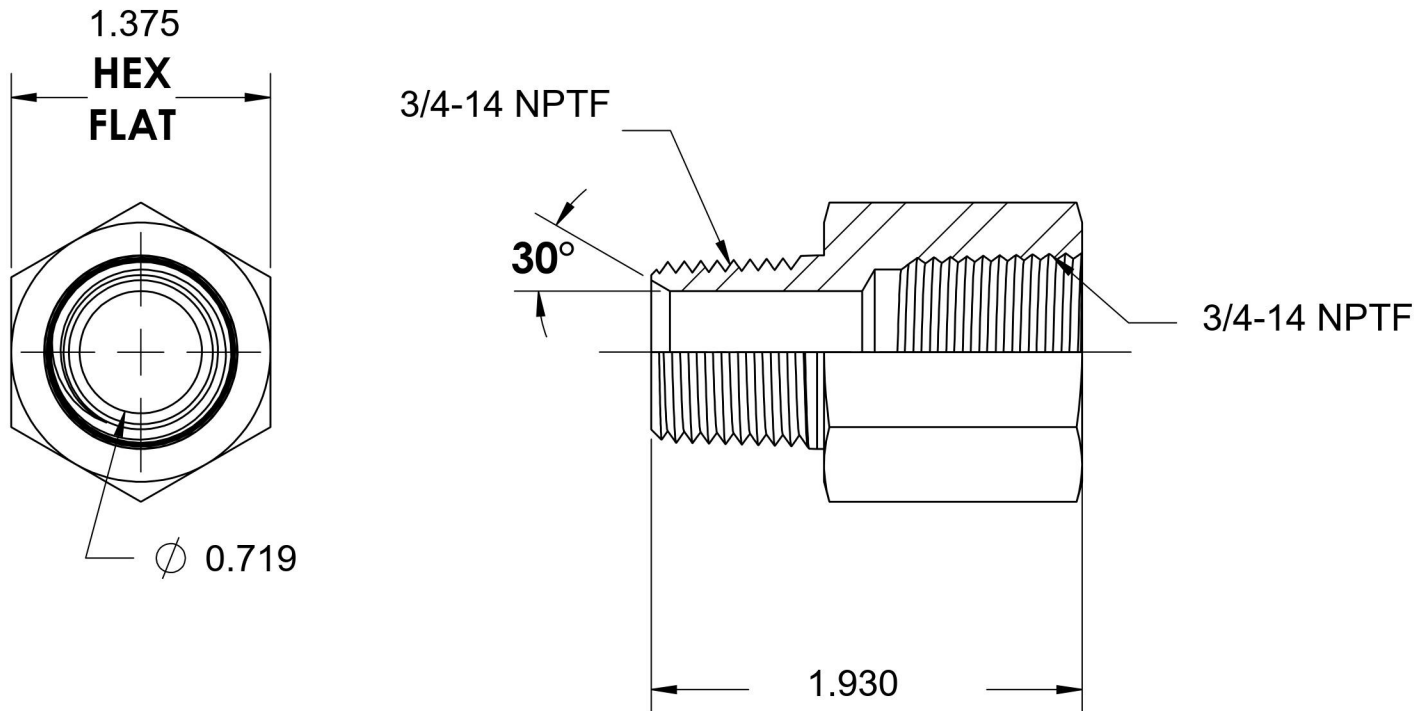

5405-12-12-SS

Stainless Steel, SAE J514 Pipe Expander, 3/4" Male NPTF 30° x 3/4" Female NPTF

6701 Cochran Road
Solon, Ohio 44139
Phone: (440) 248-1880
Toll Free: 1-888-331-1523

Temperature Rating	Material	Industry Standards	Series
-425°F to 1200°F	316/316L Stainless Steel	SAE J514 , SAE J476	5405-SS
Pressure Rating	Finish		Series Description
4800 psi	Passivated		SAE J514 Pipe Expander