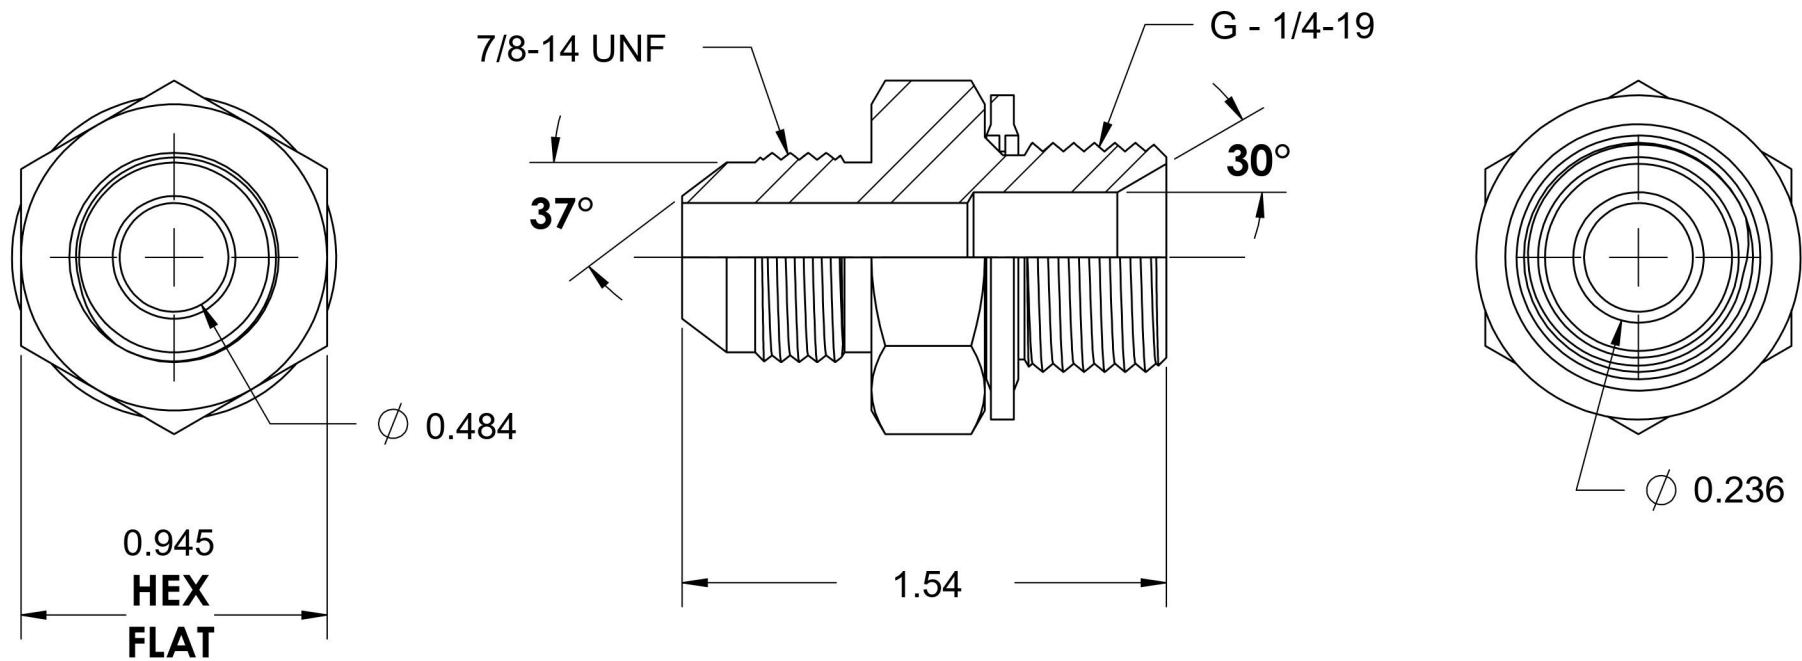

# 7002-10-04-BS

Steel, SAE J514 37° Flare BSPP Type (D) Bonded Seal Port/Line Adapter, 5/8" Male JIC x 1/4-19 Male BSPP 60° Line/Port

6701 Cochran Road  
Solon, Ohio 44139  
Phone: (440) 248-1880  
Toll Free: 1-888-331-1523

<b>Temperature Rating</b>	<b>Material</b>	<b>Industry Standards</b>	<b>Series</b>
-22°F to 257°F	C1045/12L14 Steel	SAE J514, ISO 1179	7002-BS
<b>Pressure Rating</b>	<b>Finish</b>	ASTM B633	<b>Series Description</b>
5100 psi	Trivalent Zinc		SAE J514 37° Flare BSPP Type (D) Bonded Seal Port/Line Adapter