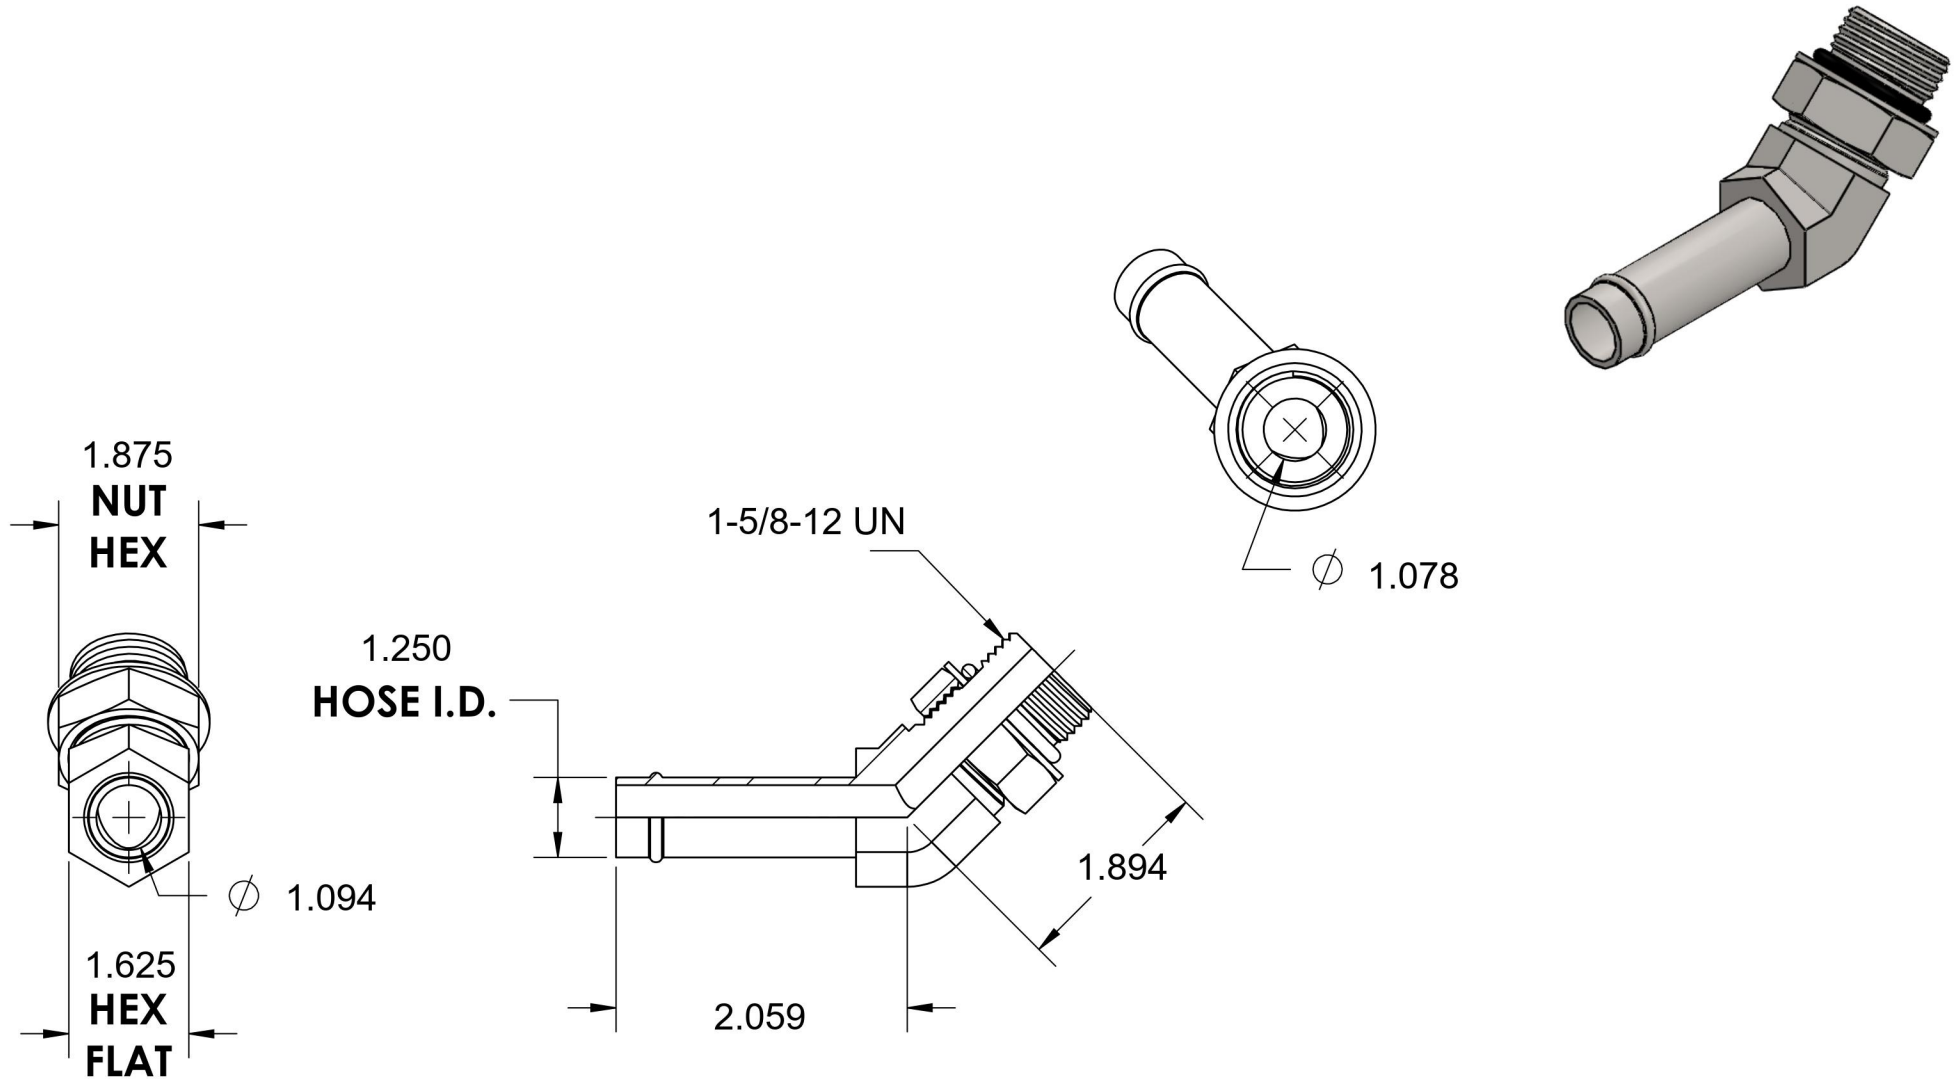

4603-20-20-NWO-FG

Steel, SAE J1231 Hose Bead 45° Adjustable Port Elbow, 1-1/4" Beaded Hose Barb x 1-5/8-12 Male Adjustable ORB

6701 Cochran Road
Solon, Ohio 44139
Phone: (440) 248-1880
Toll Free: 1-888-331-1523

Temperature Rating	Material	Industry Standards	Series
-40°F to 250°F	C1045 Steel	SAE J1231-2, SAE J1926-3 SAE J515, ASTM B633	4603-NWO-FG
Pressure Rating	Finish		Series Description
150psi	Trivalent Zinc		SAE J1231 Hose Bead 45° Adjustable Port Elbow