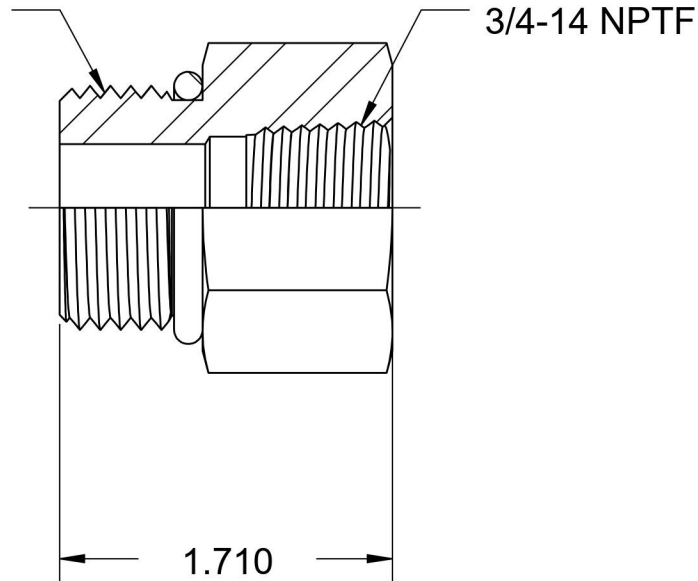

6405-10-12-O

Steel, SAE J1926 O-Ring Boss Female Adapter, 7/8-14 Male ORB x 3/4" Female NPTF

7/8-14 UNF

6701 Cochran Road
Solon, Ohio 44139
Phone: (440) 248-1880
Toll Free: 1-888-331-1523

Temperature Rating	Material	Industry Standards	Series
-40°F to 250°F	C1045 / 12L14 Steel	SAE J1926-3, SAE J476 SAE J515, ASTM B633	6405-O
Pressure Rating	Finish		Series Description
4000 psi	Trivalent Zinc		SAE J1926 O-Ring Boss Female Adapter