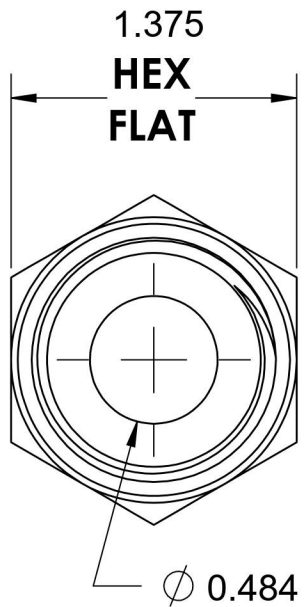

6405-10-12-O

Steel, SAE J1926 O-Ring Boss Female Adapter, 7/8-14 Male ORB x 3/4" Female NPTF

7/8-14 UNF

6701 Cochran Road
Solon, Ohio 44139
Phone: (440) 248-1880
Toll Free: 1-888-331-1523

Temperature Rating	Material	Industry Standards	Series
-40°F to 250°F	C1045 / 12L14 Steel	SAE J1926-3, SAE J476 SAE J515, ASTM B633	6405-O
Pressure Rating	Finish		Series Description
4000 psi	Trivalent Zinc		SAE J1926 O-Ring Boss Female Adapter