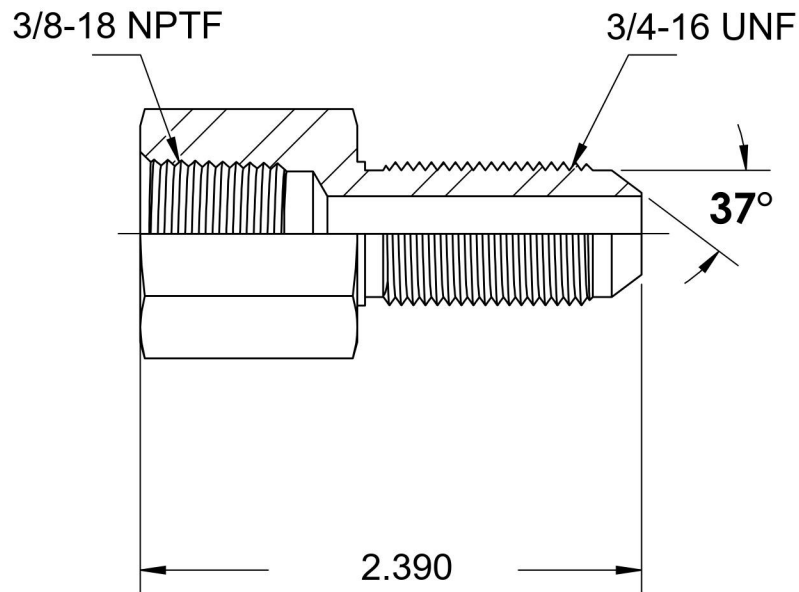

2705-06-08-B

Brass, SAE J514 Flared Tube Female Bulkhead, 3/8" Female NPTF x 1/2" Male JIC

6701 Cochran Road
Solon, Ohio 44139
Phone: (440) 248-1880
Toll Free: 1-888-331-1523

Temperature Rating -325°F to 400°F	Material C36000 Brass	Industry Standards SAE J514 , SAE J476	Series 2705
Pressure Rating 3300 psi	Finish Natural Finish		Series Description SAE J514 Flared Tube Female Bulkhead