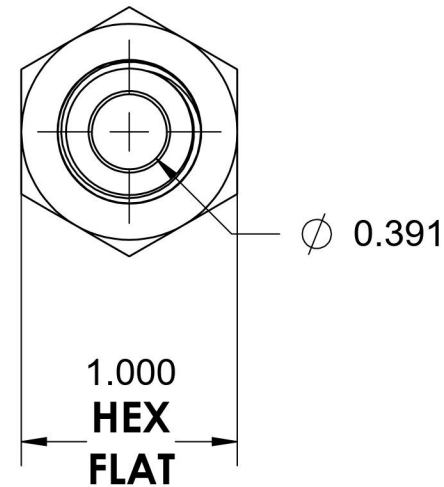

2705-06-08-B

Brass, SAE J514 Flared Tube Female Bulkhead, 3/8" Female NPTF x 1/2" Male JIC

6701 Cochran Road
Solon, Ohio 44139
Phone: (440) 248-1880
Toll Free: 1-888-331-1523

Temperature Rating -325°F to 400°F	Material C36000 Brass	Industry Standards SAE J514 , SAE J476	Series 2705
Pressure Rating 3300 psi	Finish Natural Finish		Series Description SAE J514 Flared Tube Female Bulkhead