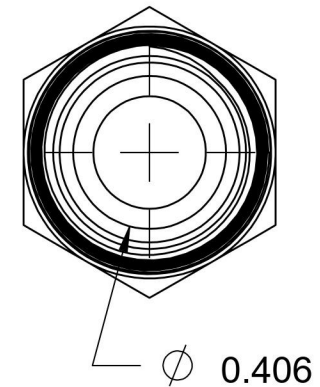

2404-02-06

Steel, SAE J514 37° Flare Male Connector, 1/8" Male JIC x 3/8" Male NPTF 30°

6701 Cochran Road
Solon, Ohio 44139
Phone: (440) 248-1880
Toll Free: 1-888-331-1523

Temperature Rating -65°F to 500°F	Material C1045/12L14 Steel	Industry Standards SAE J514 , SAE J476 ASTM B633	Series 2404
Pressure Rating 6000 psi	Finish Trivalent Zinc		Series Description SAE J514 37° Flare Male Connector