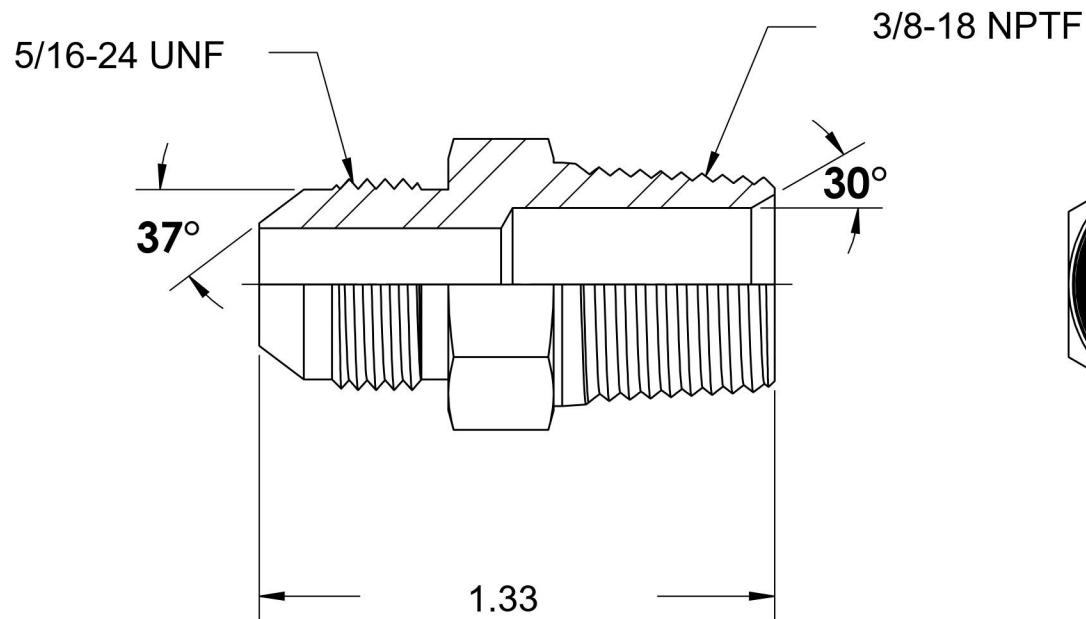

2404-02-06

Steel, SAE J514 37° Flare Male Connector, 1/8" Male JIC x 3/8" Male NPTF 30°

6701 Cochran Road
Solon, Ohio 44139
Phone: (440) 248-1880
Toll Free: 1-888-331-1523

Temperature Rating -65°F to 500°F	Material C1045/12L14 Steel	Industry Standards SAE J514 , SAE J476 ASTM B633	Series 2404
Pressure Rating 6000 psi	Finish Trivalent Zinc		Series Description SAE J514 37° Flare Male Connector