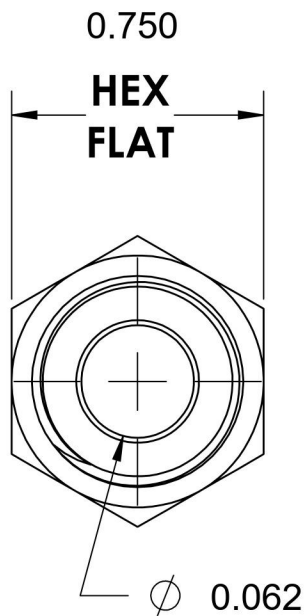

2404-02-06

Steel, SAE J514 37° Flare Male Connector, 1/8" Male JIC x 3/8" Male NPTF 30°

6701 Cochran Road
Solon, Ohio 44139
Phone: (440) 248-1880
Toll Free: 1-888-331-1523

Temperature Rating -65°F to 500°F	Material C1045/12L14 Steel	Industry Standards SAE J514 , SAE J476 ASTM B633	Series 2404
Pressure Rating 6000 psi	Finish Trivalent Zinc		Series Description SAE J514 37° Flare Male Connector