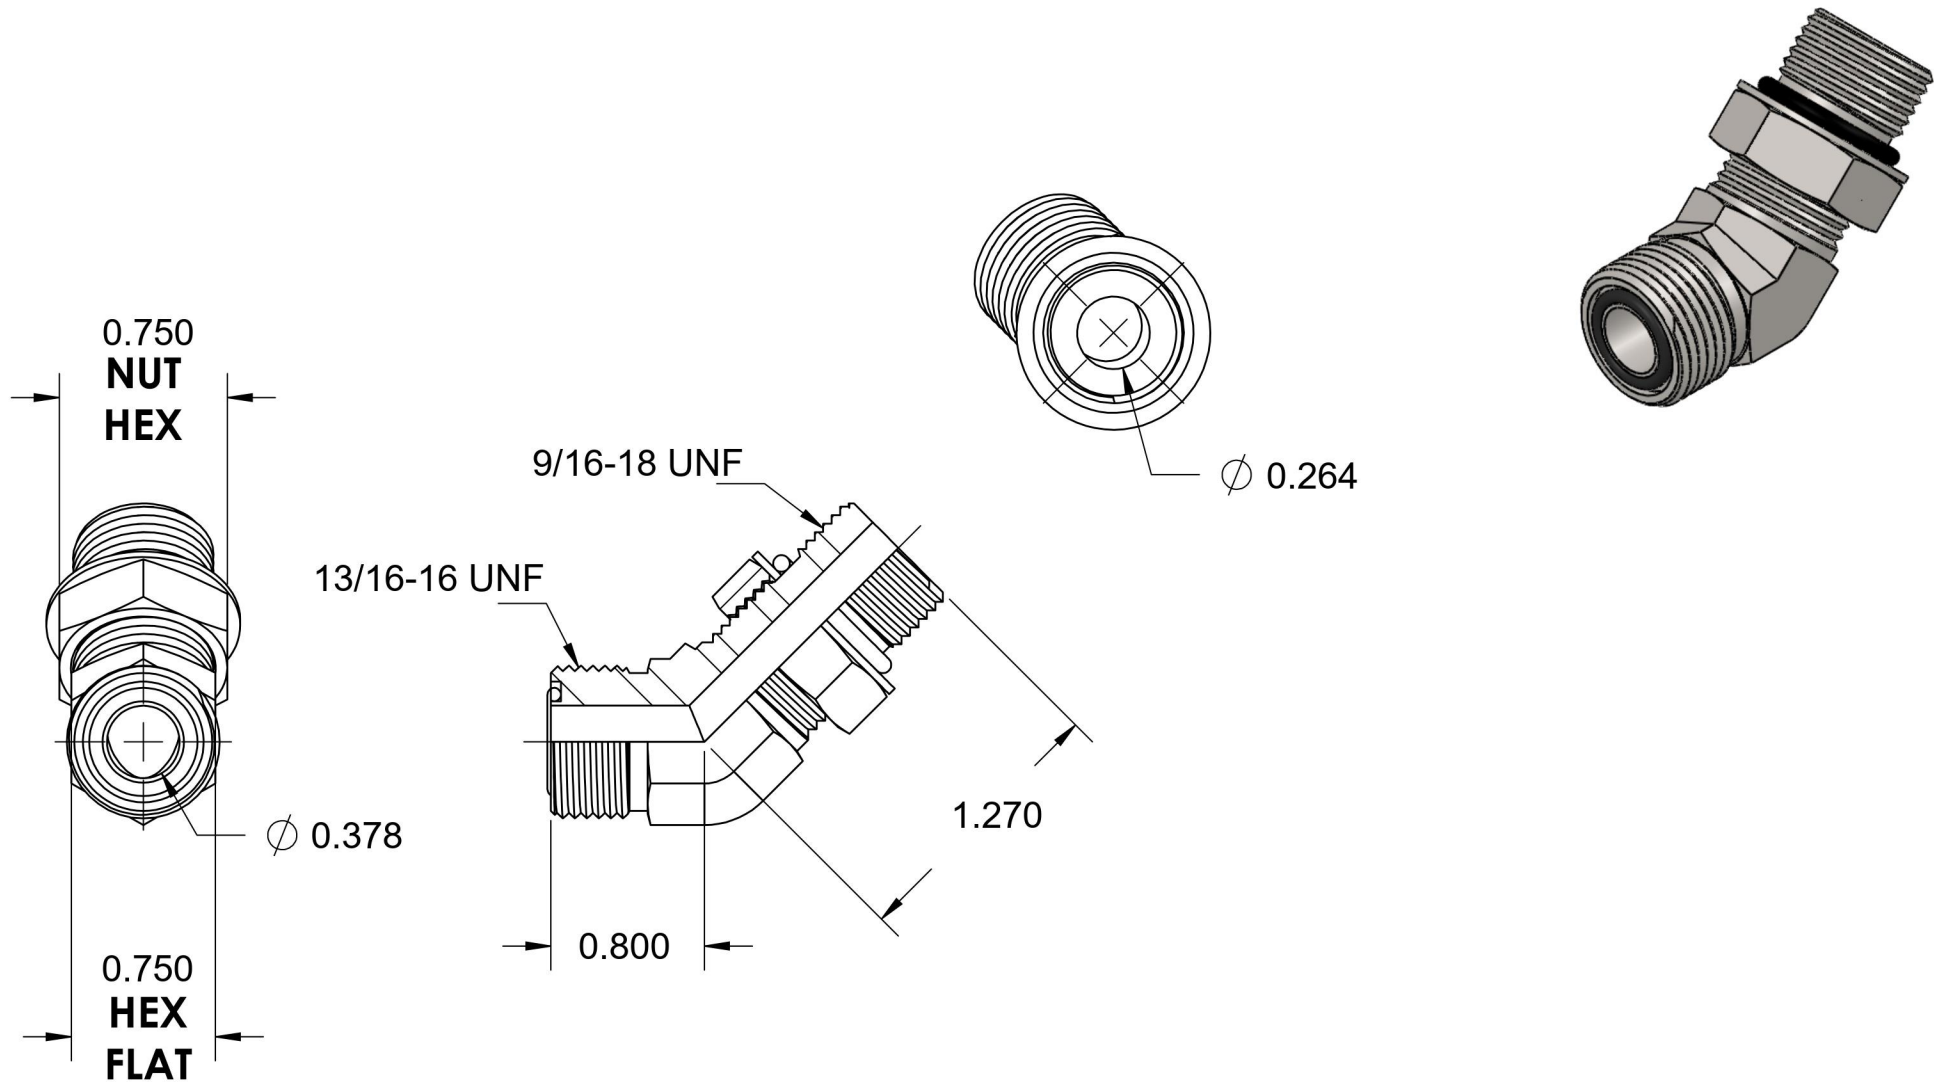

# FS6802-08-06-NWO-FG

Steel, SAE J1453 O-Ring Face Seal 45° Adjustable Port Elbow, 1/2" Male ORFS x 9/16-18 Male Adjustable ORB

6701 Cochran Road  
Solon, Ohio 44139  
Phone: (440) 248-1880  
Toll Free: 1-888-331-1523

<b>Temperature Rating</b>	<b>Material</b>	<b>Industry Standards</b>	<b>Series</b>
-40°F to 250°F	C1045 Steel	SAE J1453, SAE J1926-2 SAE J515, ASTM B633	FS6802-NWO-FG
<b>Pressure Rating</b>	<b>Finish</b>		<b>Series Description</b>
6000 psi	Trivalent Zinc		SAE J1453 O-Ring Face Seal 45° Adjustable Port Elbow