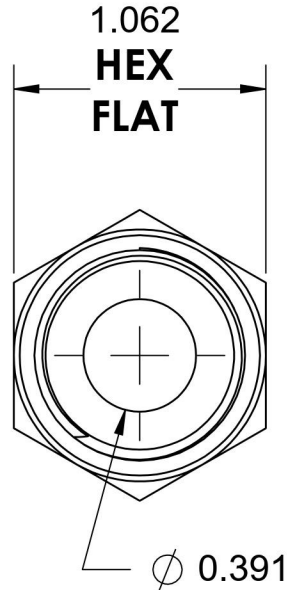

# 6401-08-12-O

Steel, SAE J1926 O-Ring Boss Male Adapter, 3/4-16 Male ORB x 3/4" Male NPTF 30°

6701 Cochran Road  
Solon, Ohio 44139  
Phone: (440) 248-1880  
Toll Free: 1-888-331-1523