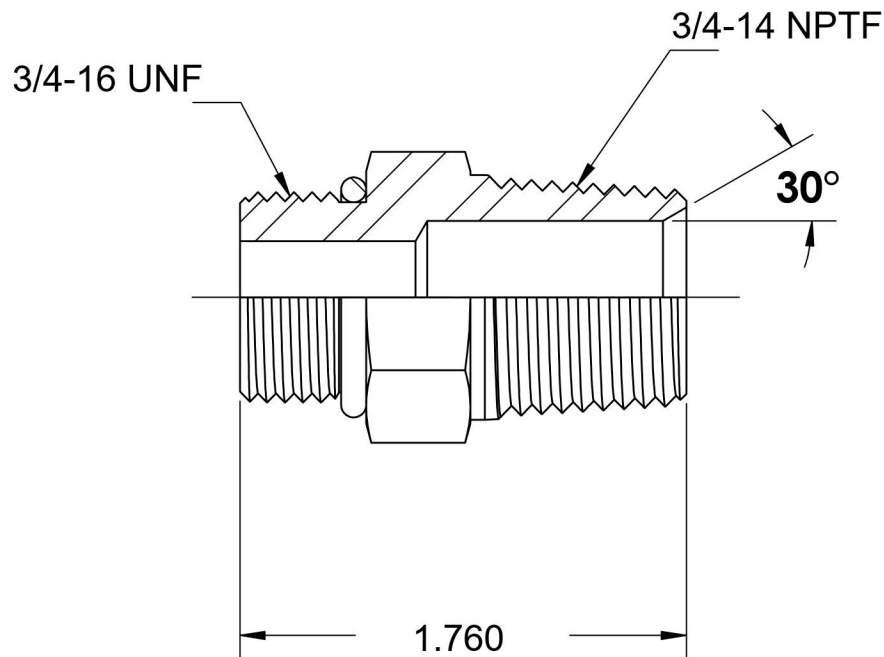

# 6401-08-12-O

Steel, SAE J1926 O-Ring Boss Male Adapter, 3/4-16 Male ORB x 3/4" Male NPTF 30°

6701 Cochran Road  
Solon, Ohio 44139  
Phone: (440) 248-1880  
Toll Free: 1-888-331-1523

#### Material

C1045 / 12L14 Steel