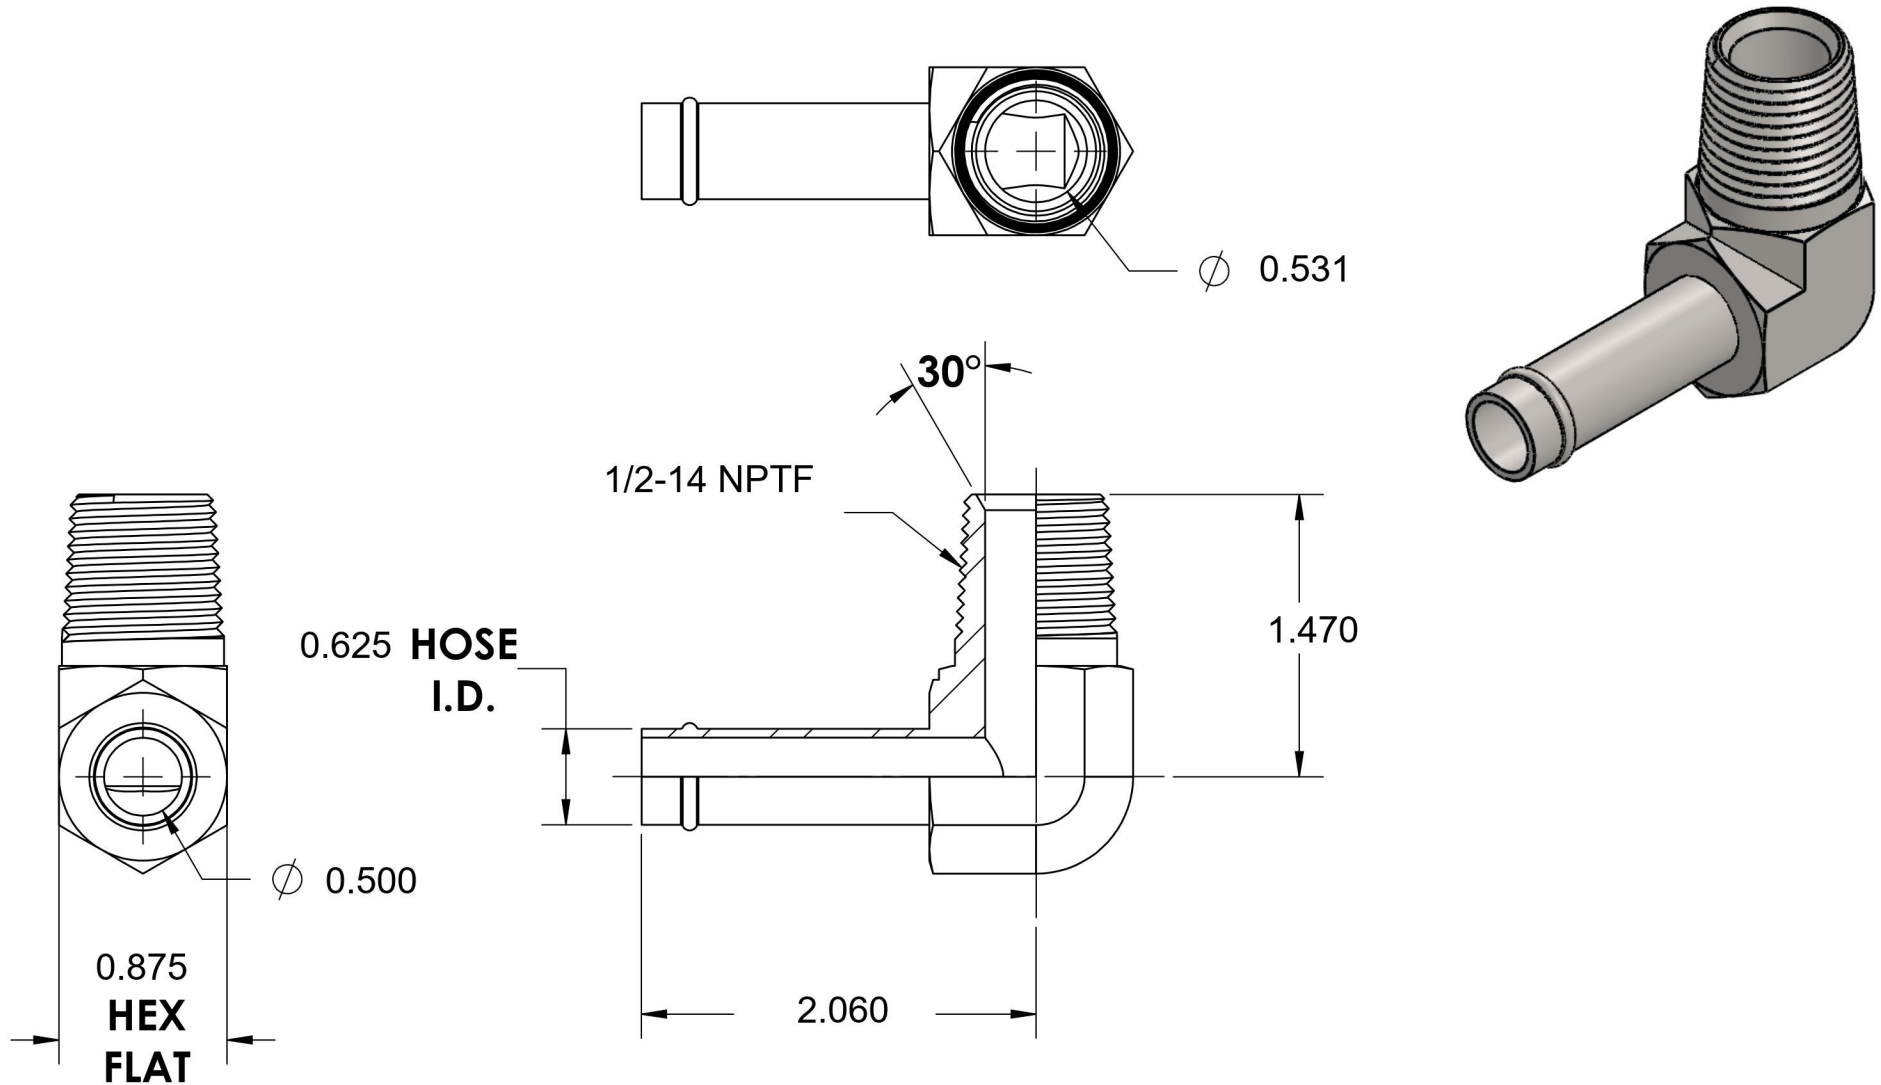

4501-10-08-FG

Steel, SAE J1231 Hose Bead 90° Male Elbow, 5/8" Beaded Hose Barb x 1/2" Male NPTF 30°

6701 Cochran Road
Solon, Ohio 44139
Phone: (440) 248-1880
Toll Free: 1-888-331-1523

Temperature Rating

-65°F to 500°F

Series

4501-FG

Series Description

SAE J1231 Hose Bead
90° Male Elbow