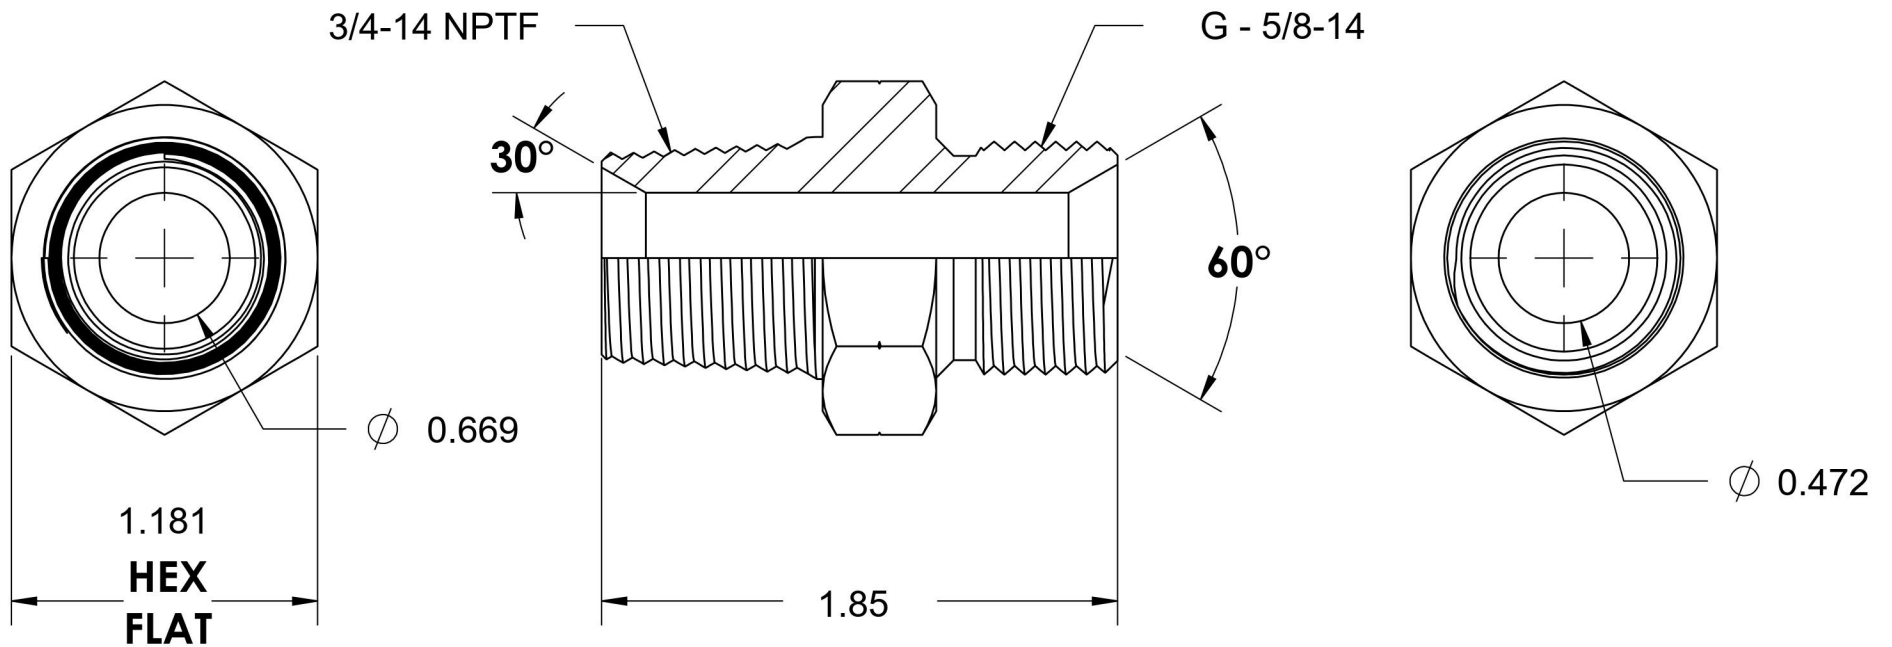

7032-12-10

Steel, SAE J476 Pipe Male BSPP Port/Line Adapter, 3/4" Male NPTF 30° x 5/8-14 Male BSPP 60° Line/Port

6701 Cochran Road
Solon, Ohio 44139
Phone: (440) 248-1880
Toll Free: 1-888-331-1523

Temperature Rating	Material	Industry Standards	Series
-65°F to 500°F	C1045 / 12L14 Steel	SAE J476, ISO 1179	7032
Pressure Rating	Finish	ISO 8434-6, ASTM B633	Series Description
2900 psi	Trivalent Zinc		SAE J476 Pipe Male BSPP Port/Line Adapter