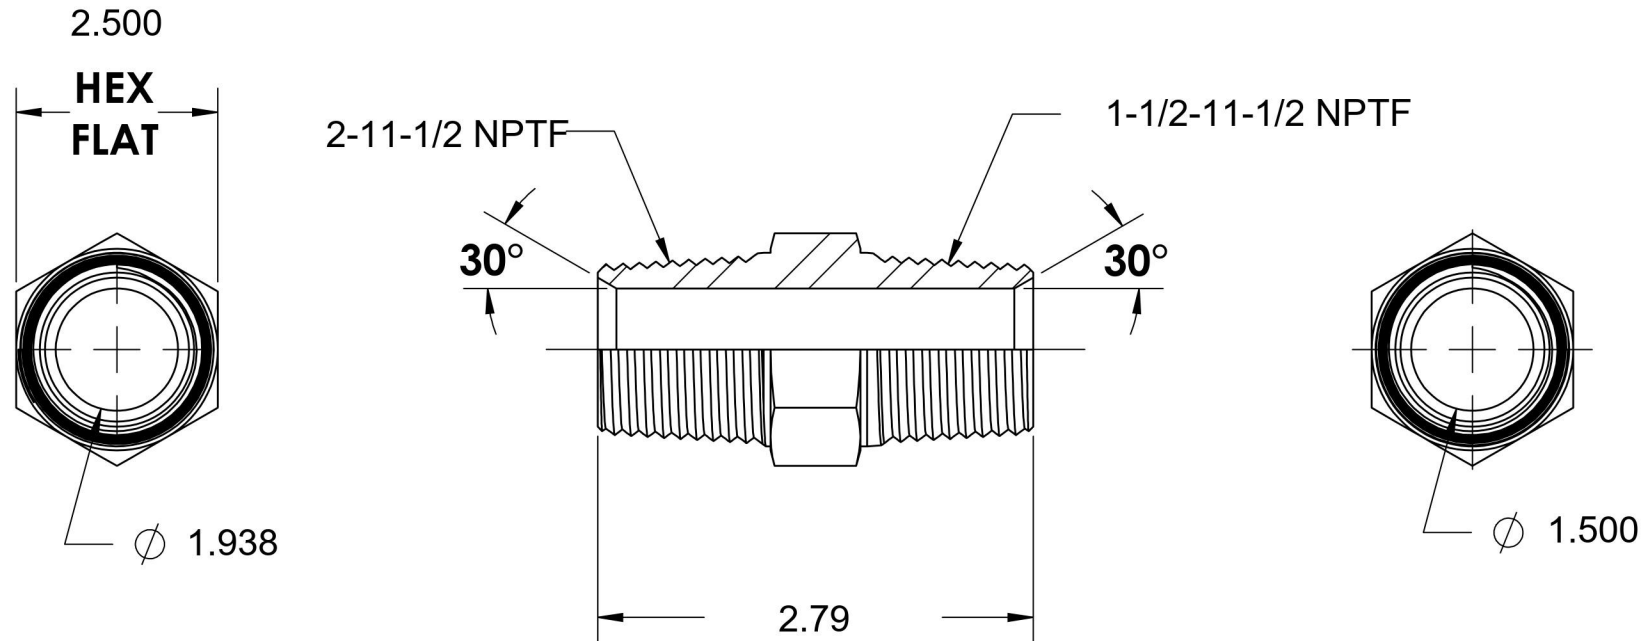

# 5404-32-24

Steel, SAE J514 Pipe Nipple, 2" Male NPTF 30° x 1-1/2" Male NPTF 30°

6701 Cochran Road  
Solon, Ohio 44139  
Phone: (440) 248-1880  
Toll Free: 1-888-331-1523

**Temperature Rating**

-65°F to 500°F

**Pressure Rating**

2000 psi

**Material**

C1045/12L14 Steel

**Finish**

Trivalent Zinc

**Industry Standards**

SAE J514 , SAE J476

ASTM B633

**Series**

5404

**Series Description**

SAE J514 Pipe Nipple