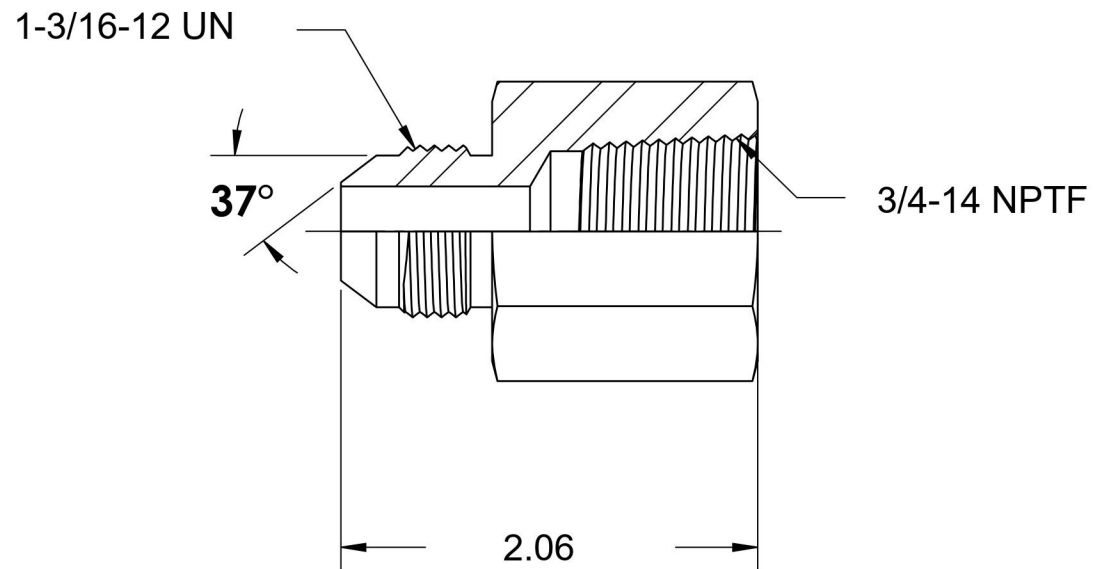

# 2405-14-12-SS

Stainless Steel, SAE J514 Flared Tube Female Connector, 7/8" Male JIC x 3/4" Female NPTF

6701 Cochran Road  
Solon, Ohio 44139  
Phone: (440) 248-1880  
Toll Free: 1-888-331-1523