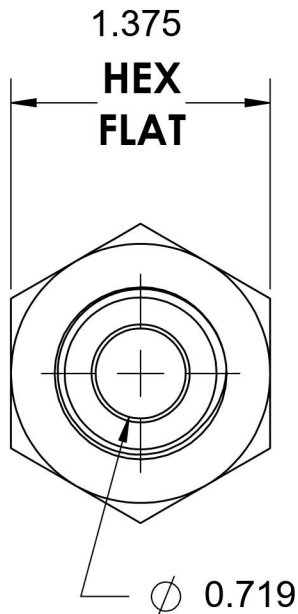

# 2405-14-12-SS

Stainless Steel, SAE J514 Flared Tube Female Connector, 7/8" Male JIC x 3/4" Female NPTF

6701 Cochran Road  
Solon, Ohio 44139  
Phone: (440) 248-1880  
Toll Free: 1-888-331-1523