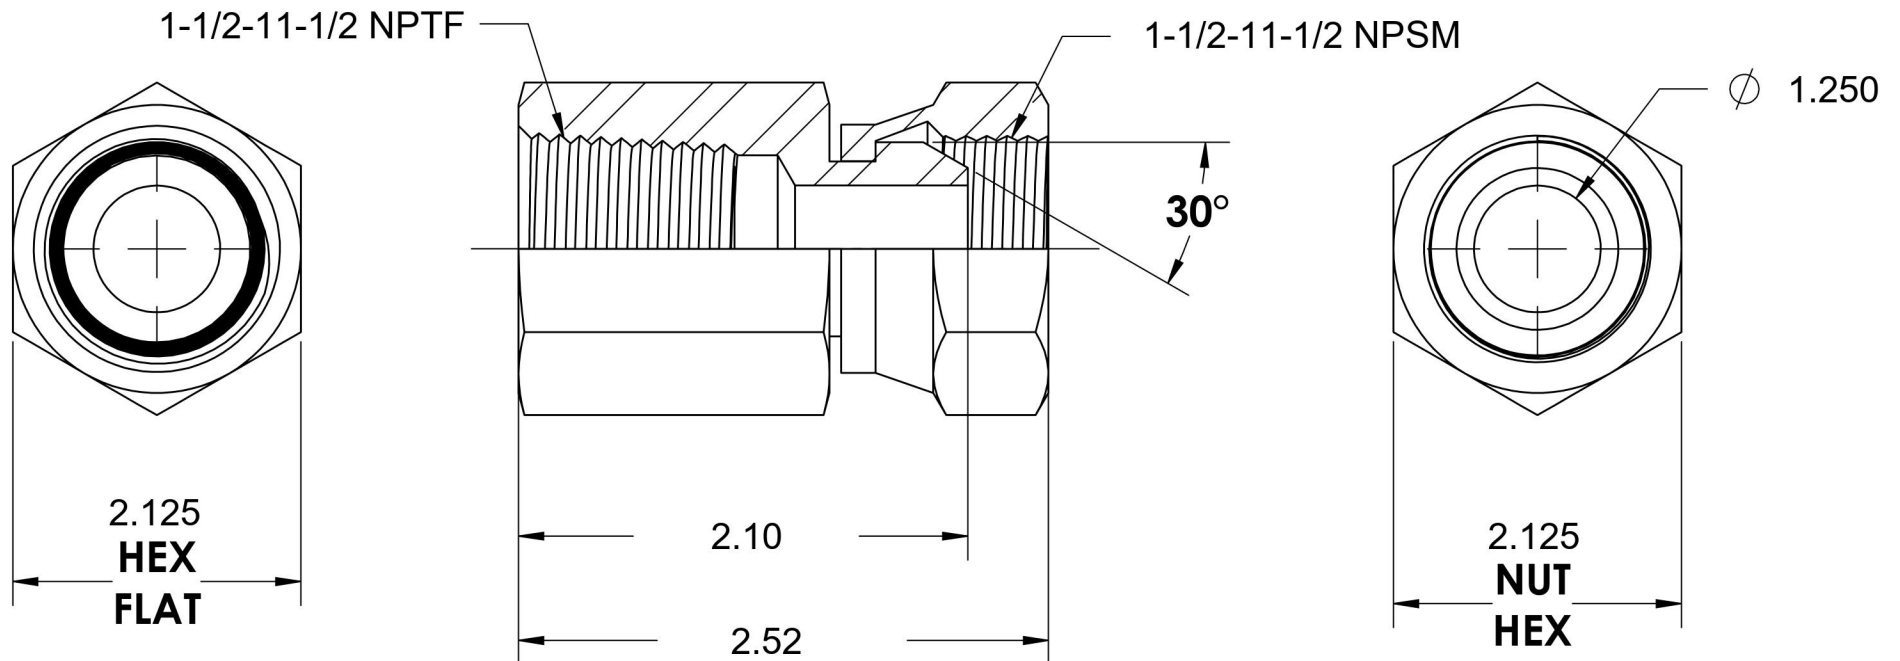

1405-24-24

Steel, SAE J514 NPSM Swivel Female Connector, 1-1/2" Female NPTF x 1-1/2" Female NPSM Swivel

6701 Cochran Road
Solon, Ohio 44139
Phone: (440) 248-1880
Toll Free: 1-888-331-1523

Temperature Rating

-65°F to 500°F

Pressure Rating

2000 psi

Material

C1045/12L14 Steel

Finish

Trivalent Zinc

Industry Standards

SAE J514, SAE J476
ASTM B633

Series

1405

Series Description

SAE J514 NPSM Swivel
Female Connector