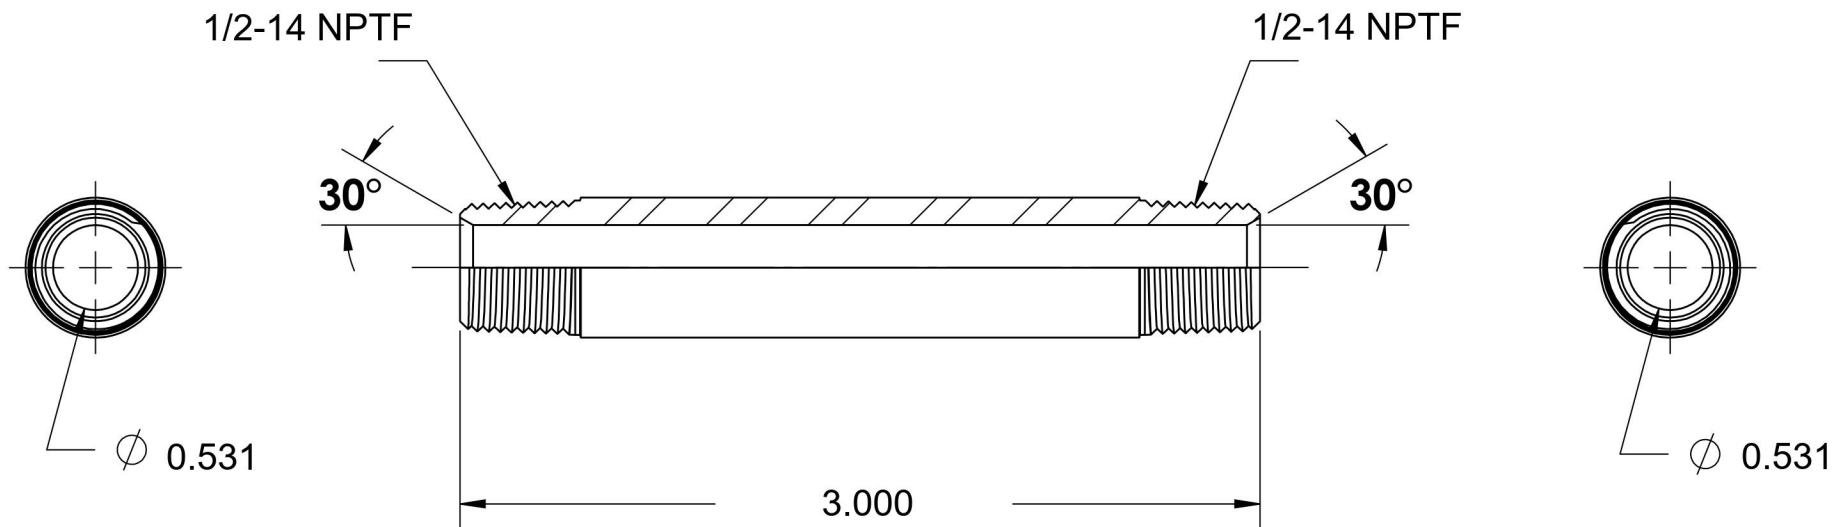

5404-N-08X3.000-B

Brass, SAE J514 Pipe Long Nipple, 1/2" Male NPTF 30° x 1/2" Male NPTF 30°

6701 Cochran Road
Solon, Ohio 44139
Phone: (440) 248-1880
Toll Free: 1-888-331-1523

Temperature Rating -325°F to 400°F	Material C36000 Brass	Industry Standards SAE J514, SAE J476	Series 5404-N-B
Pressure Rating 3300 psi	Finish Natural Finish		Series Description SAE J514 Pipe Long Nipple