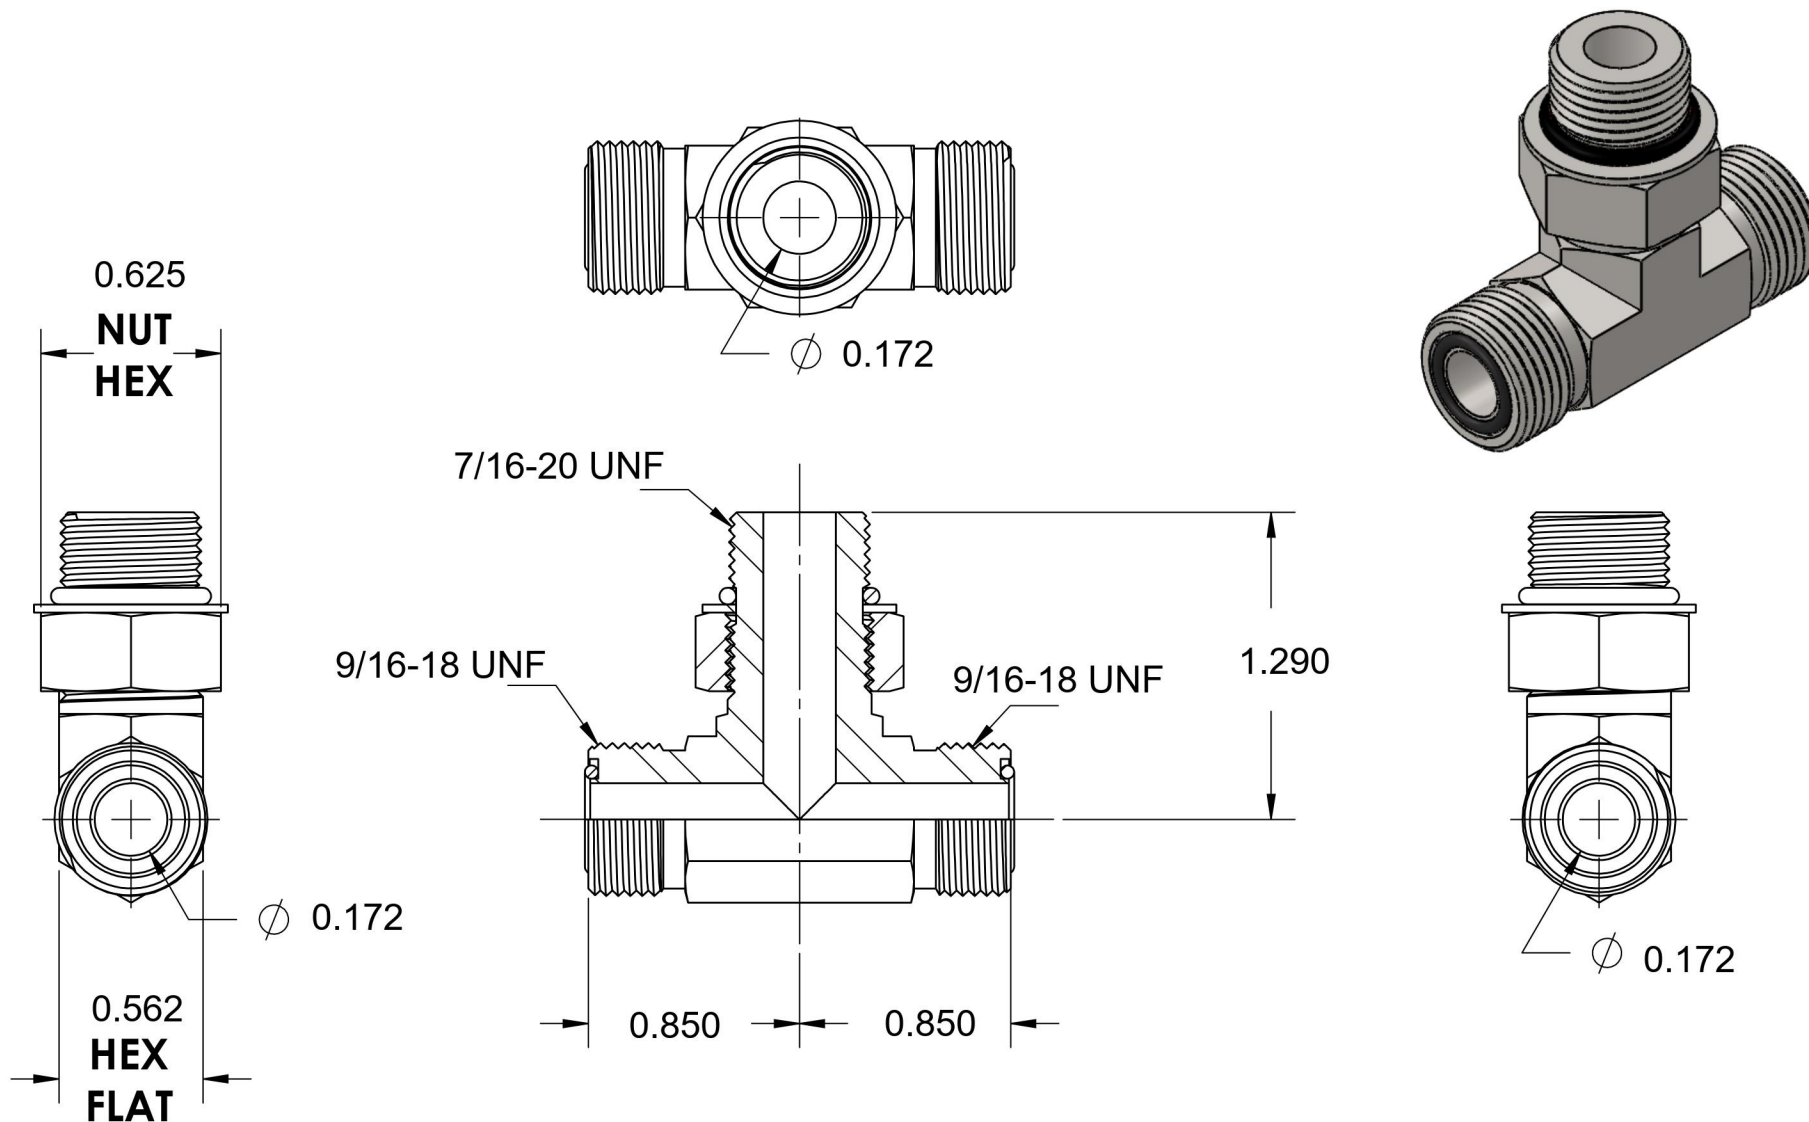

# FS6803-04-04-NWO-FG

Steel, SAE J1453 O-Ring Face Seal Adjustable Port Branch Tee, 1/4" Male ORFS x 1/4" Male ORFS x 7/16-20 Male Adjustable ORB

6701 Cochran Road  
Solon, Ohio 44139  
Phone: (440) 248-1880  
Toll Free: 1-888-331-1523

<b>Temperature Rating</b>	<b>Material</b>	<b>Industry Standards</b>	<b>Series</b>
-40°F to 250°F	C1045 Steel	SAE J1453, SAE J1926-2 SAE J515, ASTM B633	FS6803-NWO-FG
<b>Pressure Rating</b>	<b>Finish</b>		<b>Series Description</b>
6000 psi	Trivalent Zinc		SAE J1453 O-Ring Face Seal Adjustable Port Branch Tee