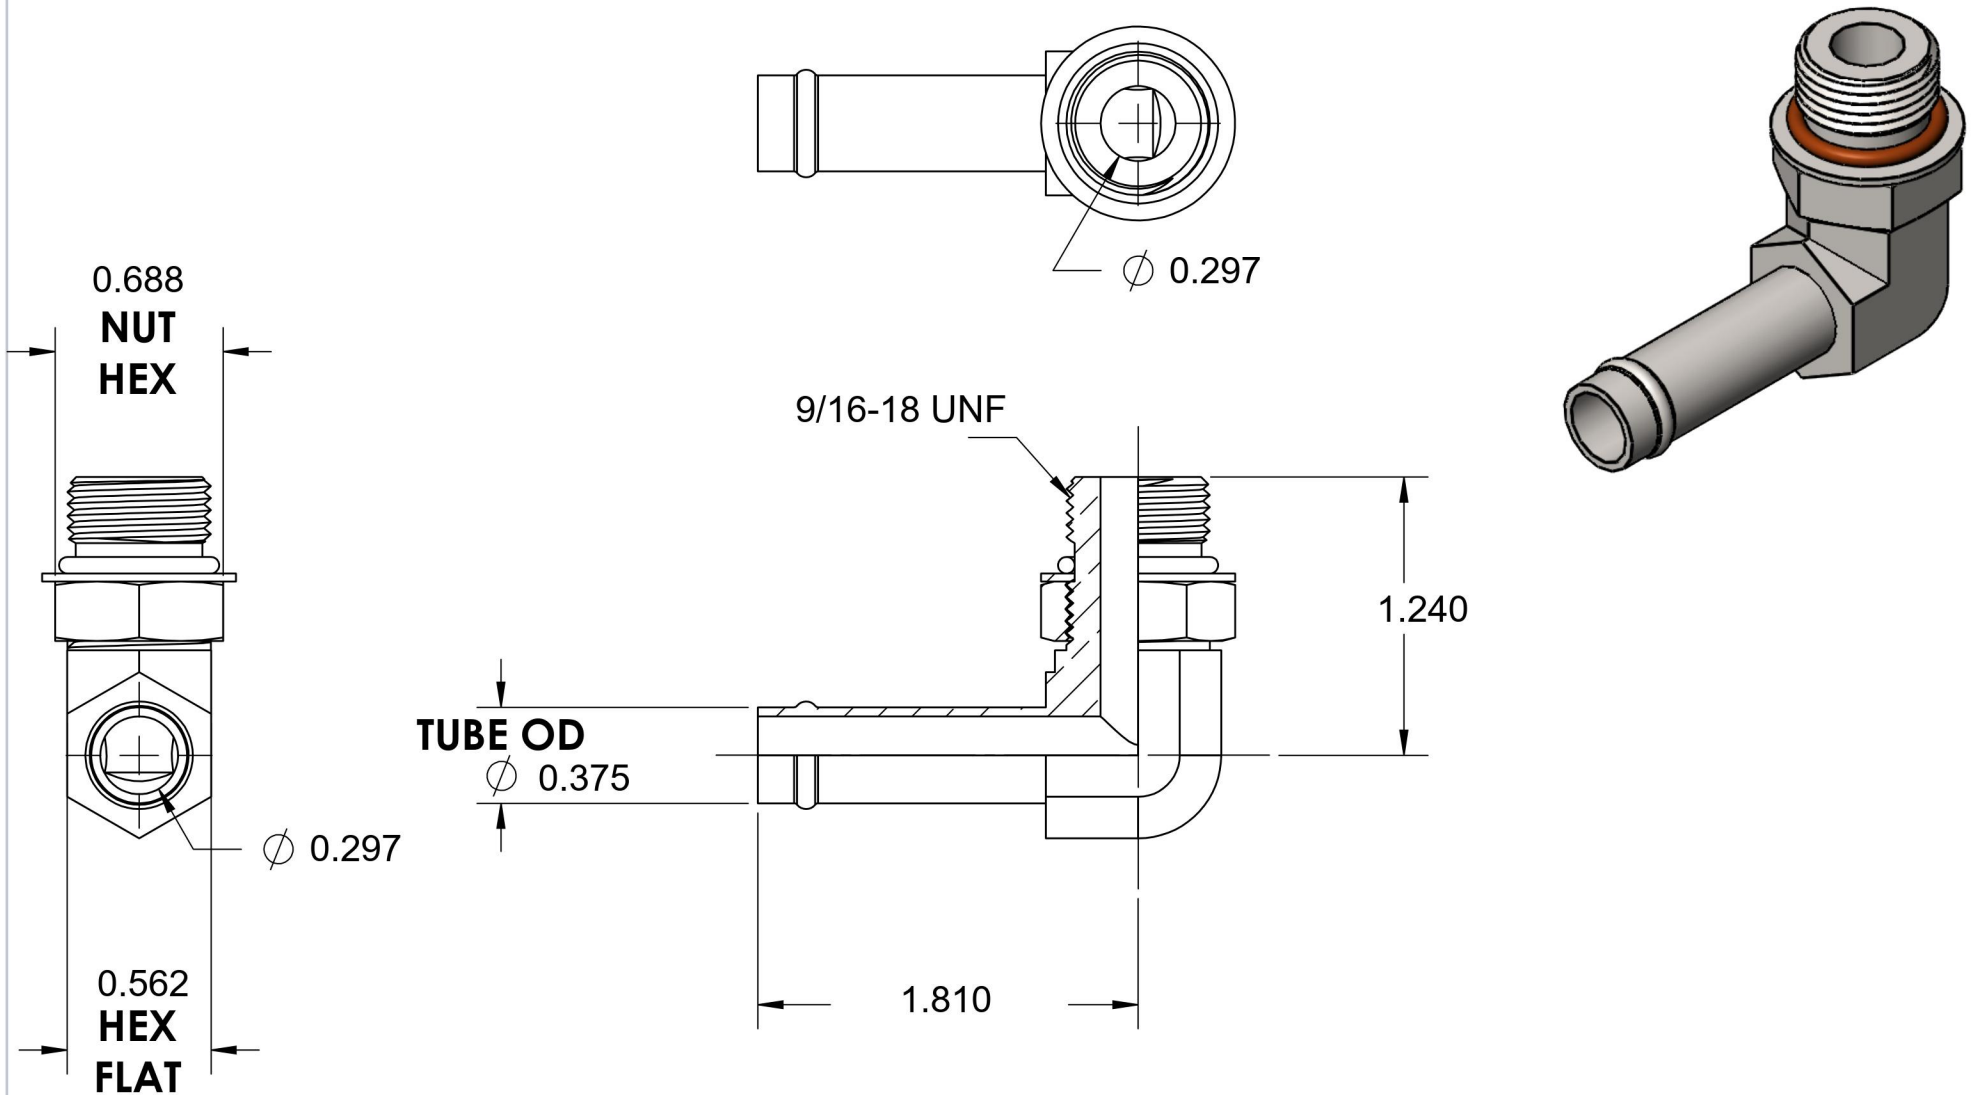

# 4601-06-06-NWO-FG-VITON

Steel, SAE J1231 Hose Bead 90° Adjustable Port Elbow, 3/8" Beaded Hose Barb x 9/16-18 Male Adjustable ORB, FKM Seal

6701 Cochran Road  
Solon, Ohio 44139  
Phone: (440) 248-1880  
Toll Free: 1-888-331-1523

**Temperature Rating**

-15°F to 400°F

**Pressure Rating**

150 psi

**Material**

C1045 Steel

**Finish**

Trivalent Zinc

**Industry Standards**

SAE J1231-2, SAE J1926-3  
SAE J515, ASTM B633

**Series**

4601-NWO-FG-VITON

**Series Description**

SAE J1231 Hose Bead  
90° Adjustable Port Elbow