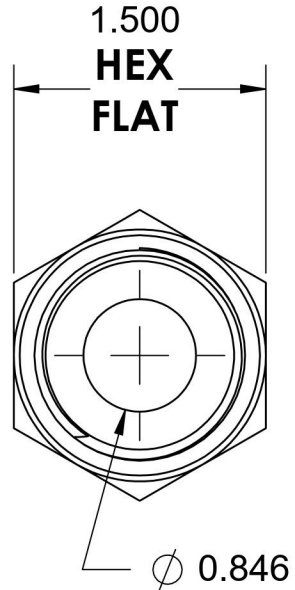

# 6401-16-06-O

Steel, SAE J1926 O-Ring Boss Male Adapter, 1-5/16-12 Male ORB x 3/8" Male NPTF 30°

6701 Cochran Road  
Solon, Ohio 44139  
Phone: (440) 248-1880  
Toll Free: 1-888-331-1523