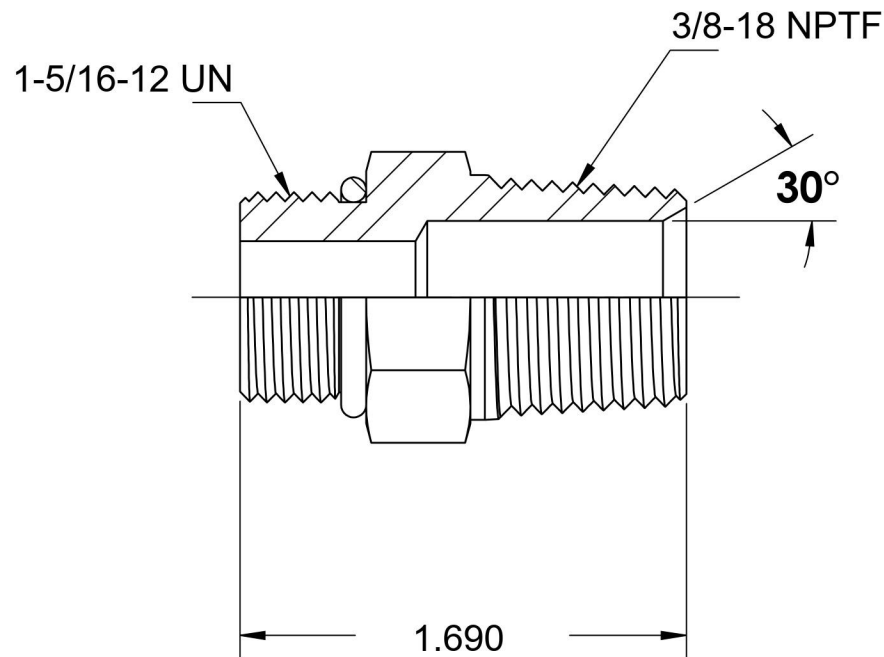

# 6401-16-06-O

Steel, SAE J1926 O-Ring Boss Male Adapter, 1-5/16-12 Male ORB x 3/8" Male NPTF 30°

6701 Cochran Road  
Solon, Ohio 44139  
Phone: (440) 248-1880  
Toll Free: 1-888-331-1523

#### Material

C1045 / 12L14 Steel