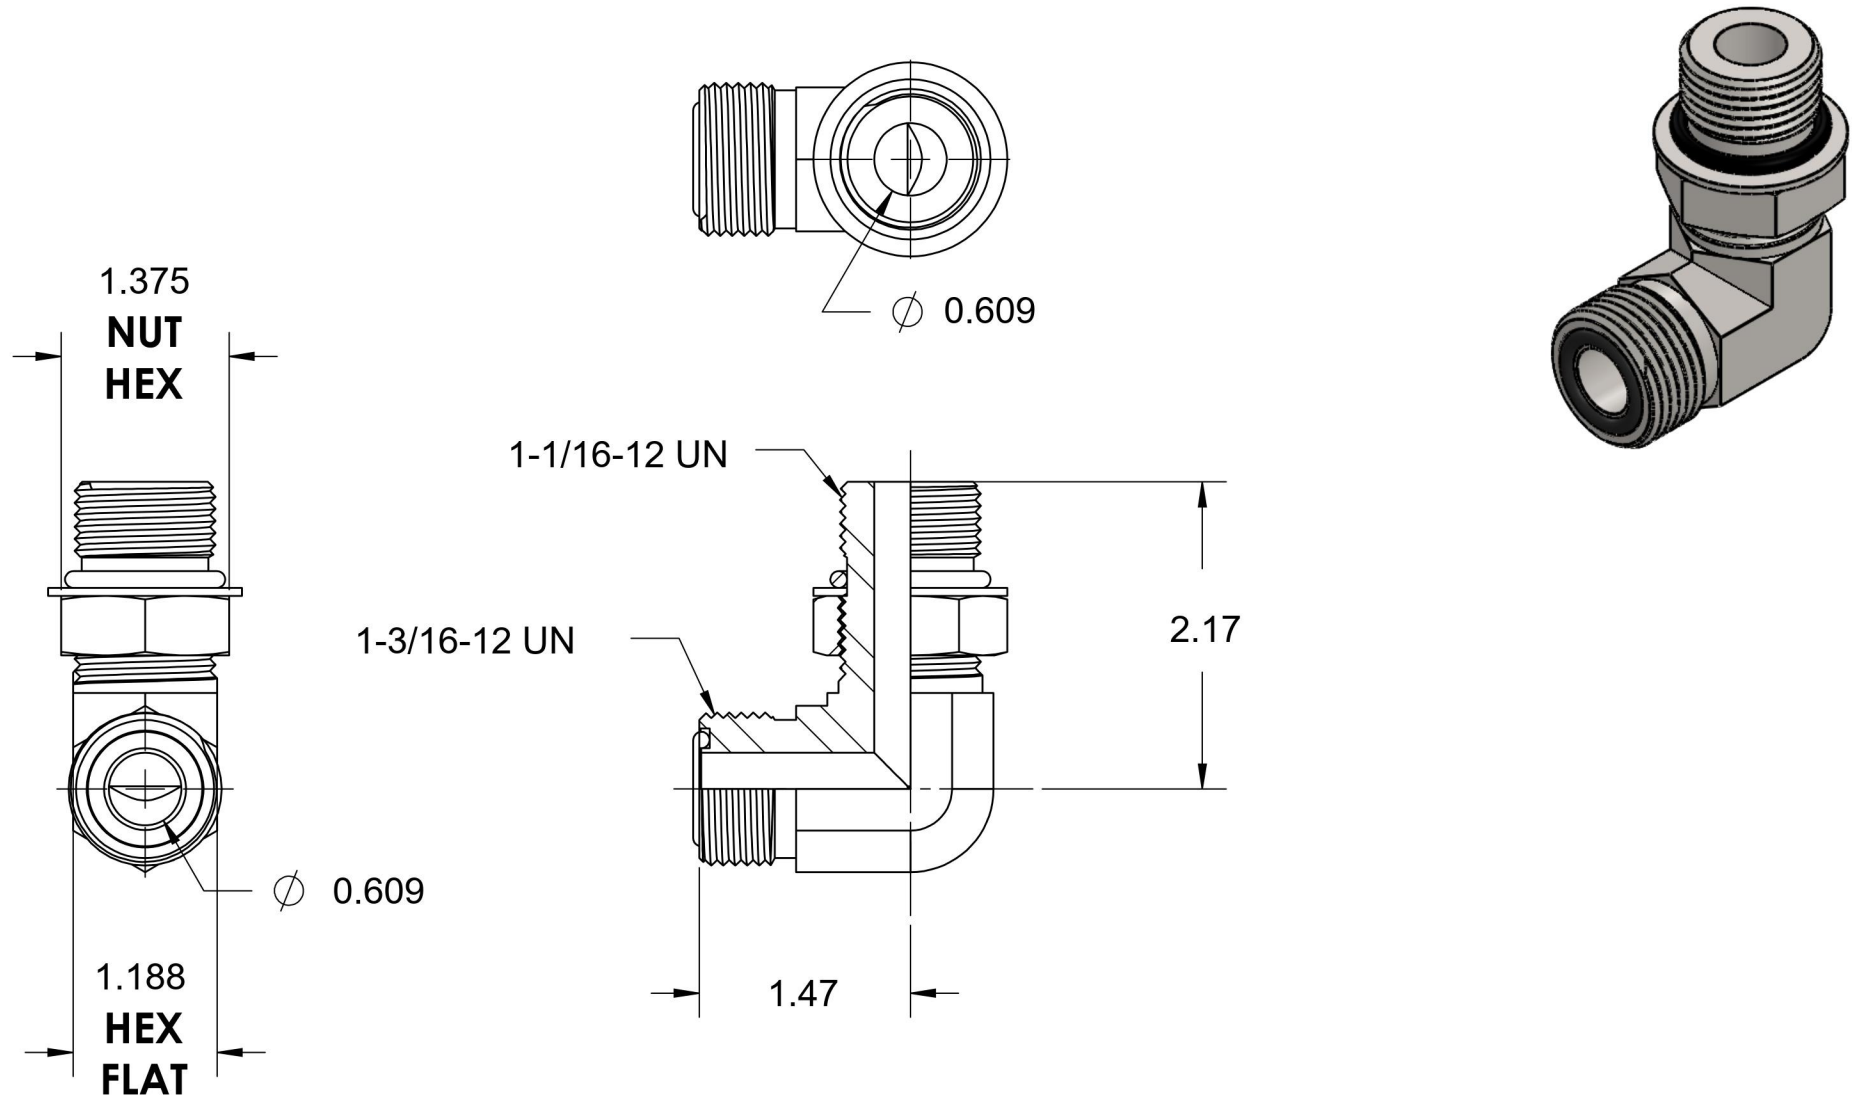

FS6801-12-12-NWO-SS

Stainless Steel, SAE J1453 O-Ring Face Seal 90° Adjustable Port Elbow, 3/4" Male ORFS x 1-1/16-12 Male Adjustable ORB

6701 Cochran Road
Solon, Ohio 44139
Phone: (440) 248-1880
Toll Free: 1-888-331-1523

Temperature Rating	Material	Industry Standards	Series
-40°F to 250°F	316/316L Stainless Steel	SAE J1453, SAE J1926-2	FS6801-NWO-SS
Pressure Rating	Finish		Series Description
6000 psi	Passivated		SAE J1453 O-Ring Face Seal 90° Adjustable Port Elbow