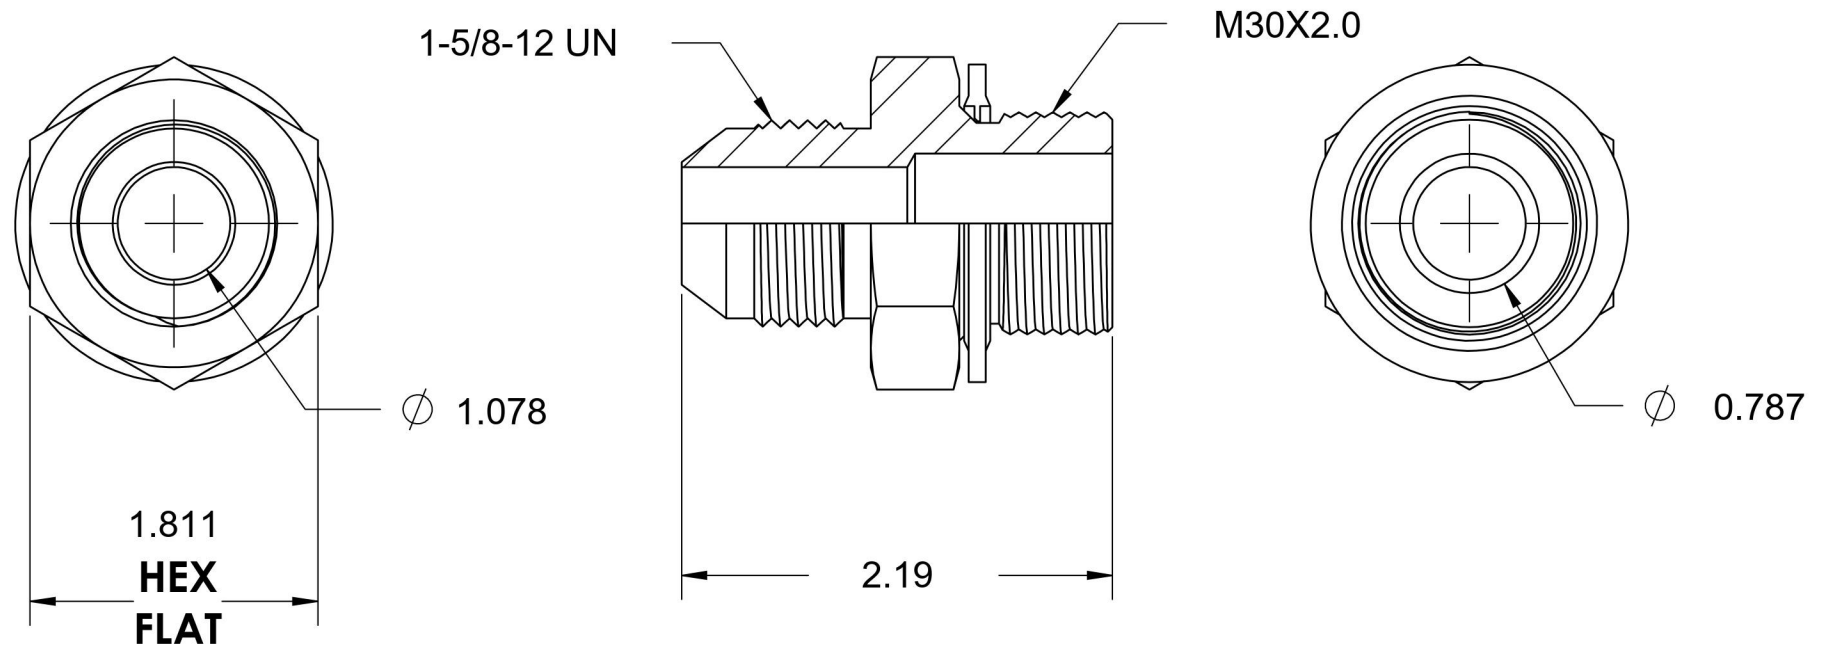

# 7005-20-30-BS

Steel, SAE J514 37° Flare Metric Type (D) Bonded Seal Port/Line Connector, 1-1/4" Male JIC x M30X2.0 Male Metric 60° Line/Port

6701 Cochran Road  
Solon, Ohio 44139  
Phone: (440) 248-1880  
Toll Free: 1-888-331-1523

**Temperature Rating**

-40°F to 250°F

**Pressure Rating**

3500 psi

**Material**

C1045/12L14 Steel

**Finish**

Trivalent Zinc

**Industry Standards**

SAE J514, ISO 9974

ASTM B633

**Series**

7005-BS

**Series Description**

SAE J514 37° Flare Metric Type (D)  
Bonded Seal Port/Line Connector