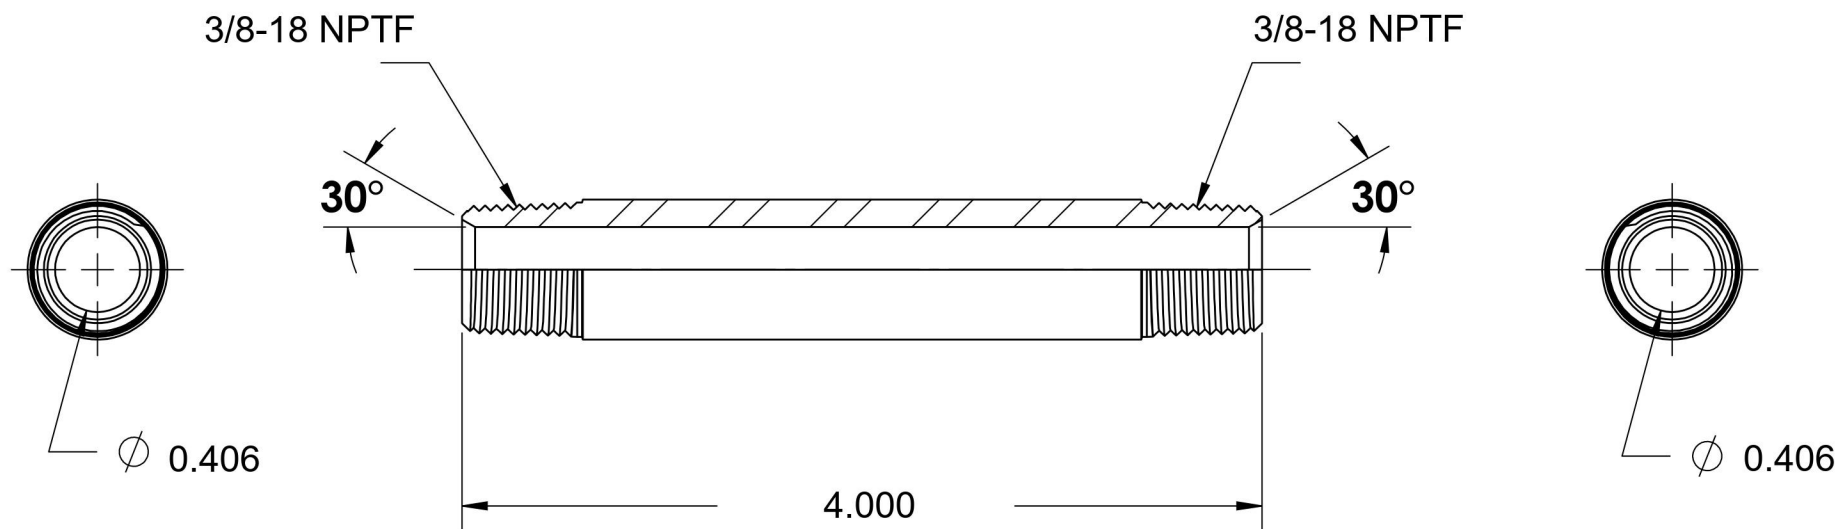

# 5404-N-06X4.000

Steel, SAE J514 Pipe Long Nipple, 3/8" Male NPTF 30° x 3/8" Male NPTF 30°

6701 Cochran Road  
Solon, Ohio 44139  
Phone: (440) 248-1880  
Toll Free: 1-888-331-1523

#### Series Description

SAE J514 Pipe Long Nipple