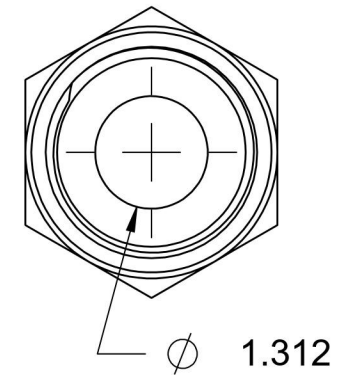

# 6400-16-24-O-SS

Stainless Steel, SAE J514 37° Flare Port Connector, 1" Male JIC x 1-7/8-12 Male ORB

6701 Cochran Road  
Solon, Ohio 44139  
Phone: (440) 248-1880  
Toll Free: 1-888-331-1523

**Temperature Rating**

-40°F to 250°F

**Pressure Rating**

3600 psi

**Material**

316/316L Stainless Steel

**Finish**

Passivated

**Industry Standards**

SAE J514, SAE J1926-3

**Series**

6400-O-SS

**Series Description**

SAE J514 37° Flare Port Connector