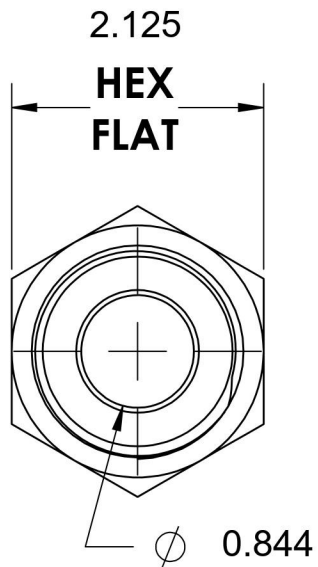

# 6400-16-24-O-SS

Stainless Steel, SAE J514 37° Flare Port Connector, 1" Male JIC x 1-7/8-12 Male ORB

6701 Cochran Road  
Solon, Ohio 44139  
Phone: (440) 248-1880  
Toll Free: 1-888-331-1523

**Temperature Rating**