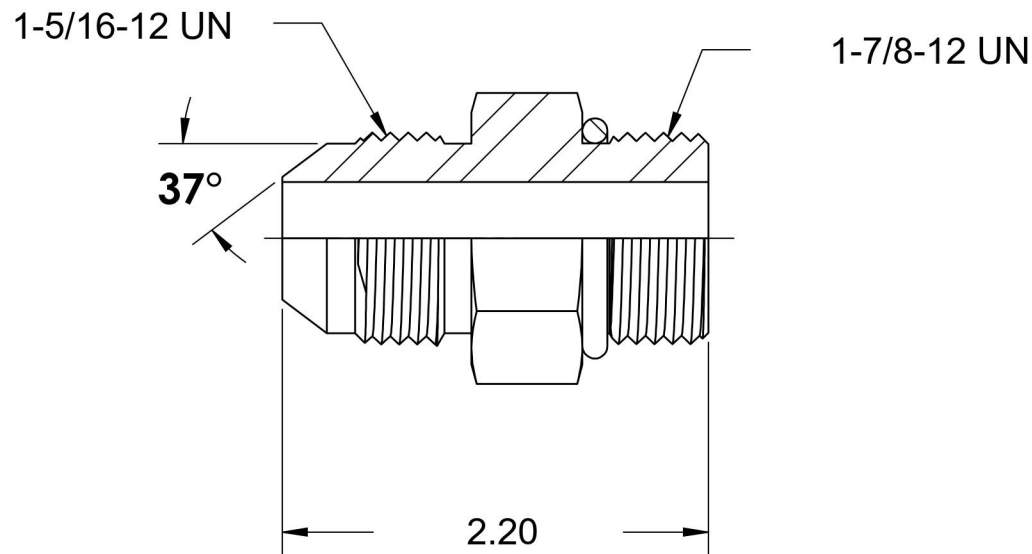

# 6400-16-24-O-SS

Stainless Steel, SAE J514 37° Flare Port Connector, 1" Male JIC x 1-7/8-12 Male ORB

6701 Cochran Road  
Solon, Ohio 44139  
Phone: (440) 248-1880  
Toll Free: 1-888-331-1523

**Temperature Rating**

-40°F to 250°F

**Pressure Rating**

3600 psi

**Material**

316/316L Stainless Steel

**Finish**

Passivated

**Industry Standards**

SAE J514, SAE J1926-3

**Series**

6400-O-SS

**Series Description**

SAE J514 37° Flare Port Connector