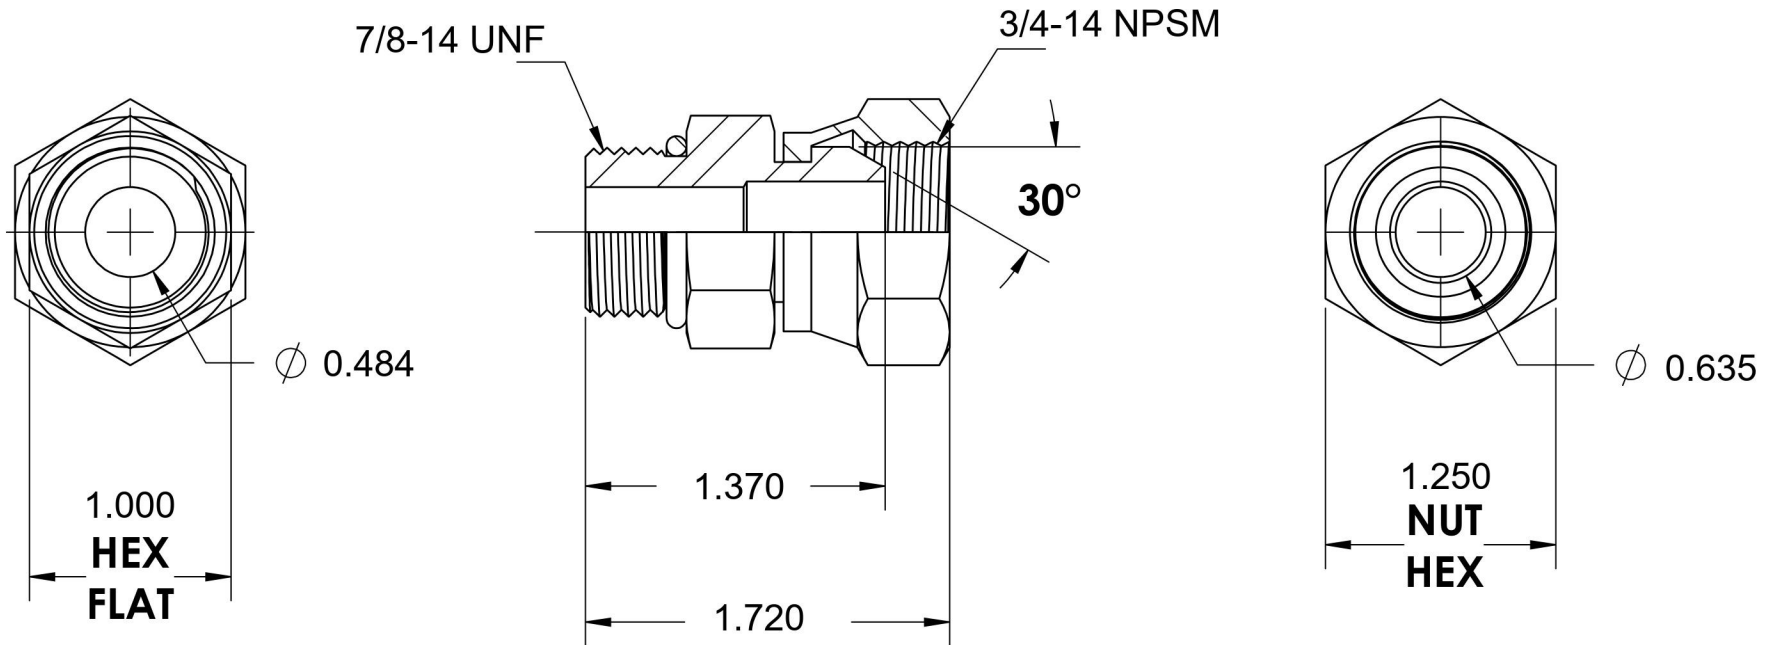

6900-10-12-O-VITON

Steel, SAE J514 NPSM Swivel Port Connector, 7/8-14 Male ORB x 3/4" Female NPSM Swivel, FKM Seal

6701 Cochran Road
Solon, Ohio 44139
Phone: (440) 248-1880
Toll Free: 1-888-331-1523

Temperature Rating

-15°F to 400°F

Pressure Rating

4000 psi

Material

C1045/12L14 Steel

Finish

Trivalent Zinc

Industry Standards