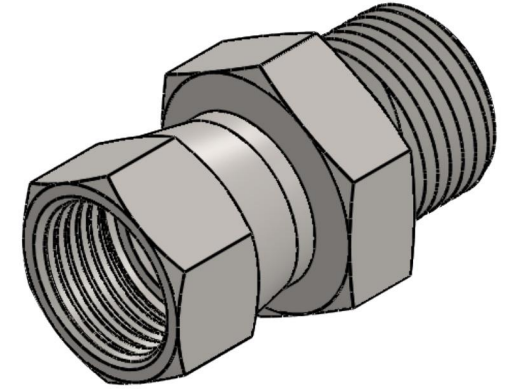

7022-04-02

Steel, SAE J514 37° Flare Swivel Male BSPB Port/Line Connector, 1/4" Female JIC Swivel x 1/8-28 Male BSPB 60° Line/Port

6701 Cochran Road
Solon, Ohio 44139
Phone: (440) 248-1880
Toll Free: 1-888-331-1523

Temperature Rating

-65°F to 500°F

Pressure Rating

5100 psi

Material

C1045 / 12L14 Steel

Finish

Trivalent Zinc

Industry Standards

SAE J514, ISO 1179

ISO 8434-6, ASTM B633

Series

7022

Series Description

SAE J514 37° Flare Swivel Male
BSPB Port/Line Connector