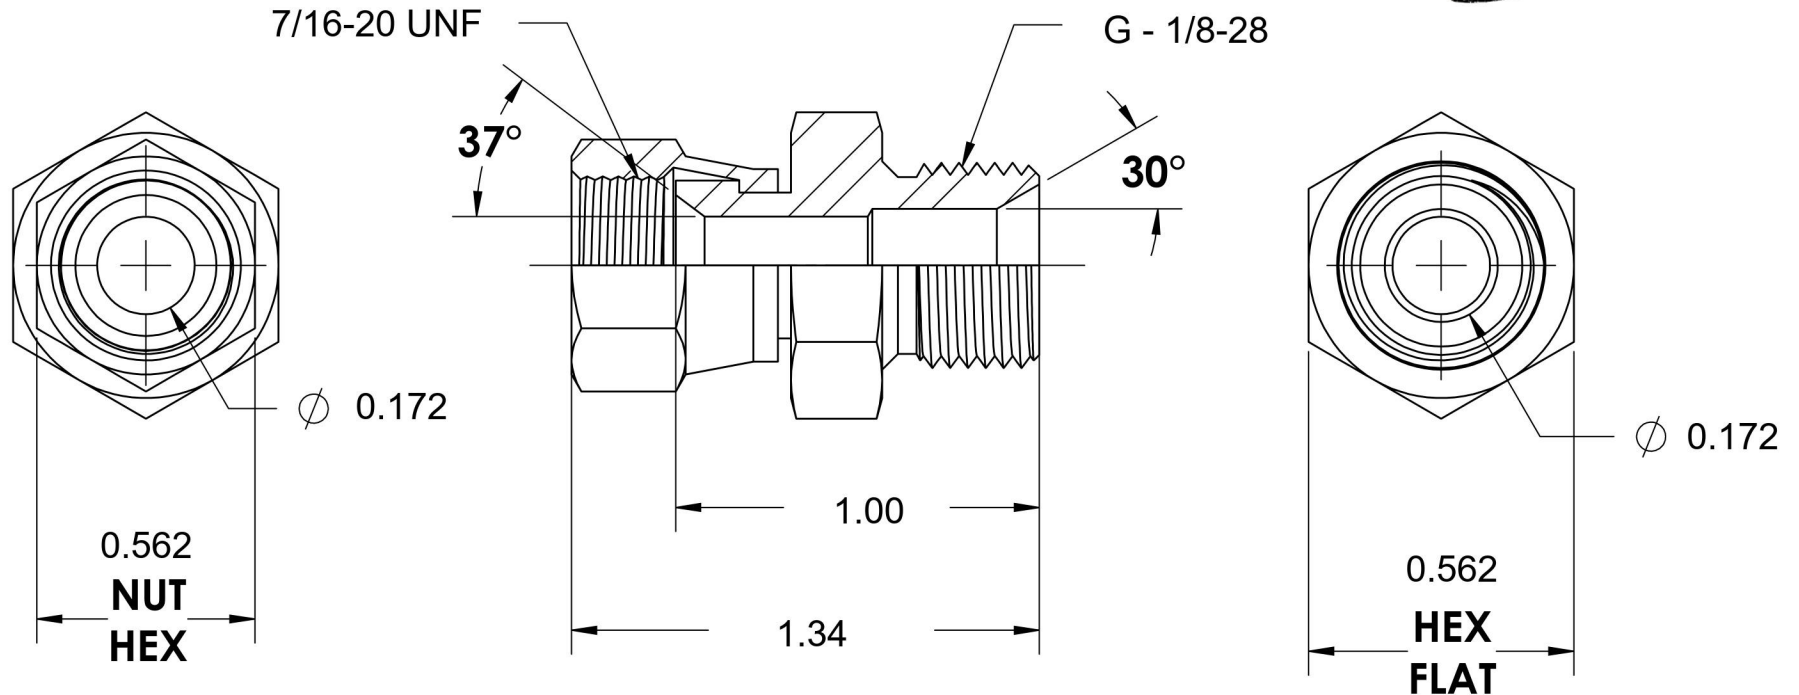

7022-04-02

Steel, SAE J514 37° Flare Swivel Male BSPB Port/Line Connector, 1/4" Female JIC Swivel x 1/8-28 Male BSPB 60° Line/Port

6701 Cochran Road
Solon, Ohio 44139
Phone: (440) 248-1880
Toll Free: 1-888-331-1523

Temperature Rating

-65°F to 500°F

Pressure Rating

5100 psi

Material

C1045 / 12L14 Steel

Finish

Trivalent Zinc

Industry Standards

SAE J514, ISO 1179

ISO 8434-6, ASTM B633

Series

7022

Series Description

SAE J514 37° Flare Swivel Male
BSPB Port/Line Connector