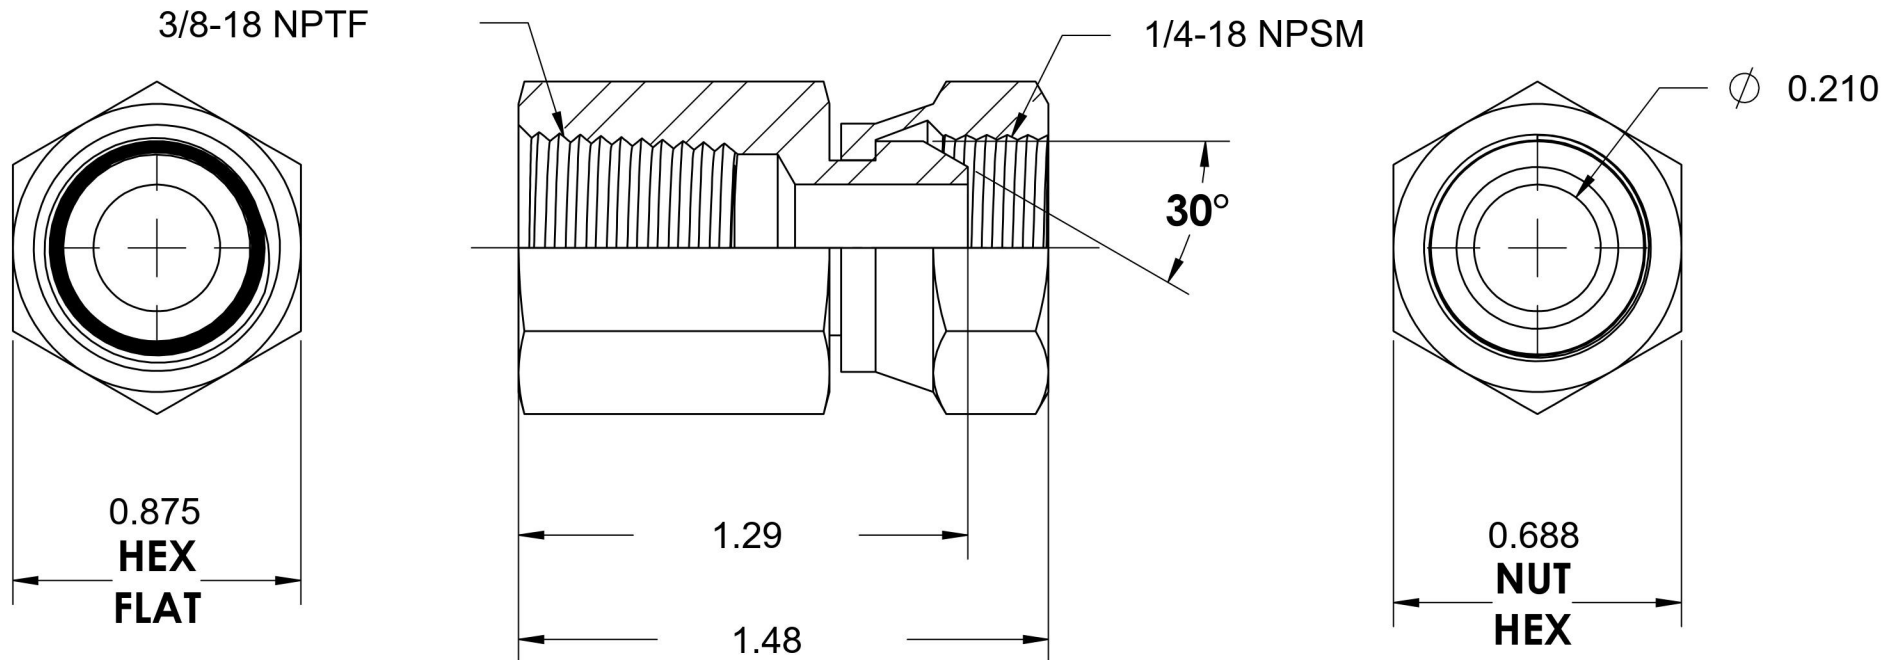

1405-06-04

Steel, SAE J514 NPSM Swivel Female Connector, 3/8" Female NPTF x 1/4" Female NPSM Swivel

6701 Cochran Road
Solon, Ohio 44139
Phone: (440) 248-1880
Toll Free: 1-888-331-1523

Temperature Rating

-65°F to 500°F

Pressure Rating

6000 psi

Material

C1045/12L14 Steel

Finish

Trivalent Zinc

Industry Standards

SAE J514, SAE J476
ASTM B633

Series

1405

Series Description

SAE J514 NPSM Swivel
Female Connector