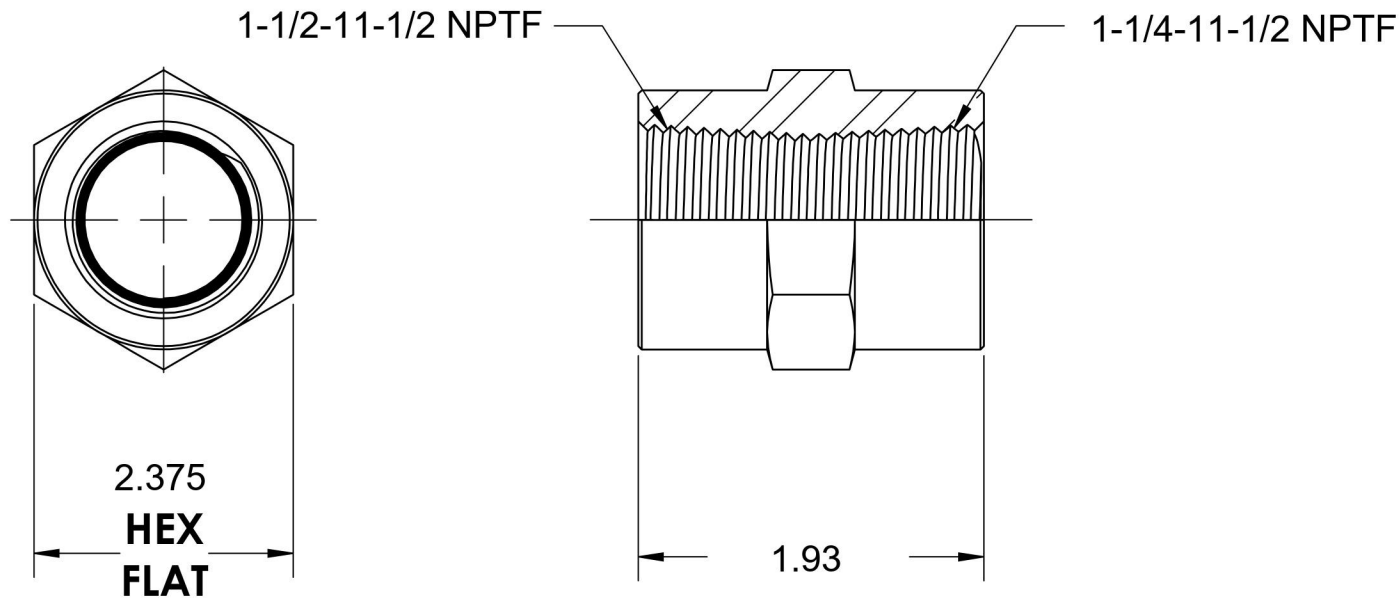

# 5000-24-20-SS

Stainless Steel, SAE J514 Pipe Hex Coupling, 1-1/2" Female NPTF x 1-1/4" Female NPTF

6701 Cochran Road  
Solon, Ohio 44139  
Phone: (440) 248-1880  
Toll Free: 1-888-331-1523

<b>Temperature Rating</b> -425°F to 1200°F	<b>Material</b> 316/316L Stainless Steel	<b>Industry Standards</b> SAE J514 , SAE J476	<b>Series</b> 5000-SS
<b>Pressure Rating</b> 2400 psi	<b>Finish</b> Passivated		<b>Series Description</b> SAE J514 Pipe Hex Coupling