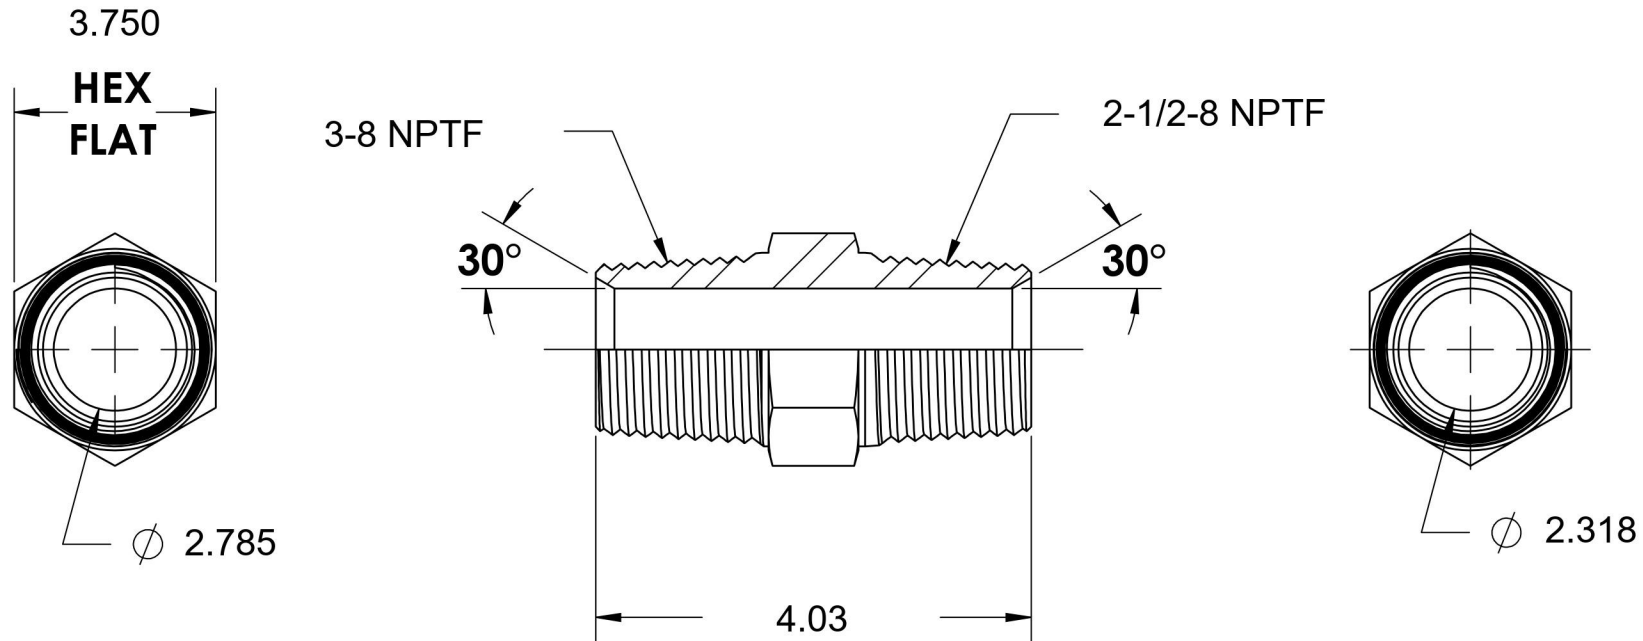

# 5404-48-40

Steel, SAE J514 Pipe Nipple, 3" Male NPTF 30° x 2-1/2" Male NPTF 30°

6701 Cochran Road  
Solon, Ohio 44139  
Phone: (440) 248-1880  
Toll Free: 1-888-331-1523

<b>Temperature Rating</b> -65°F to 500°F	<b>Material</b> C1045/12L14 Steel	<b>Industry Standards</b> SAE J514 , SAE J476 ASTM B633	<b>Series</b> 5404
<b>Pressure Rating</b> Not Available	<b>Finish</b> Trivalent Zinc		<b>Series Description</b> SAE J514 Pipe Nipple