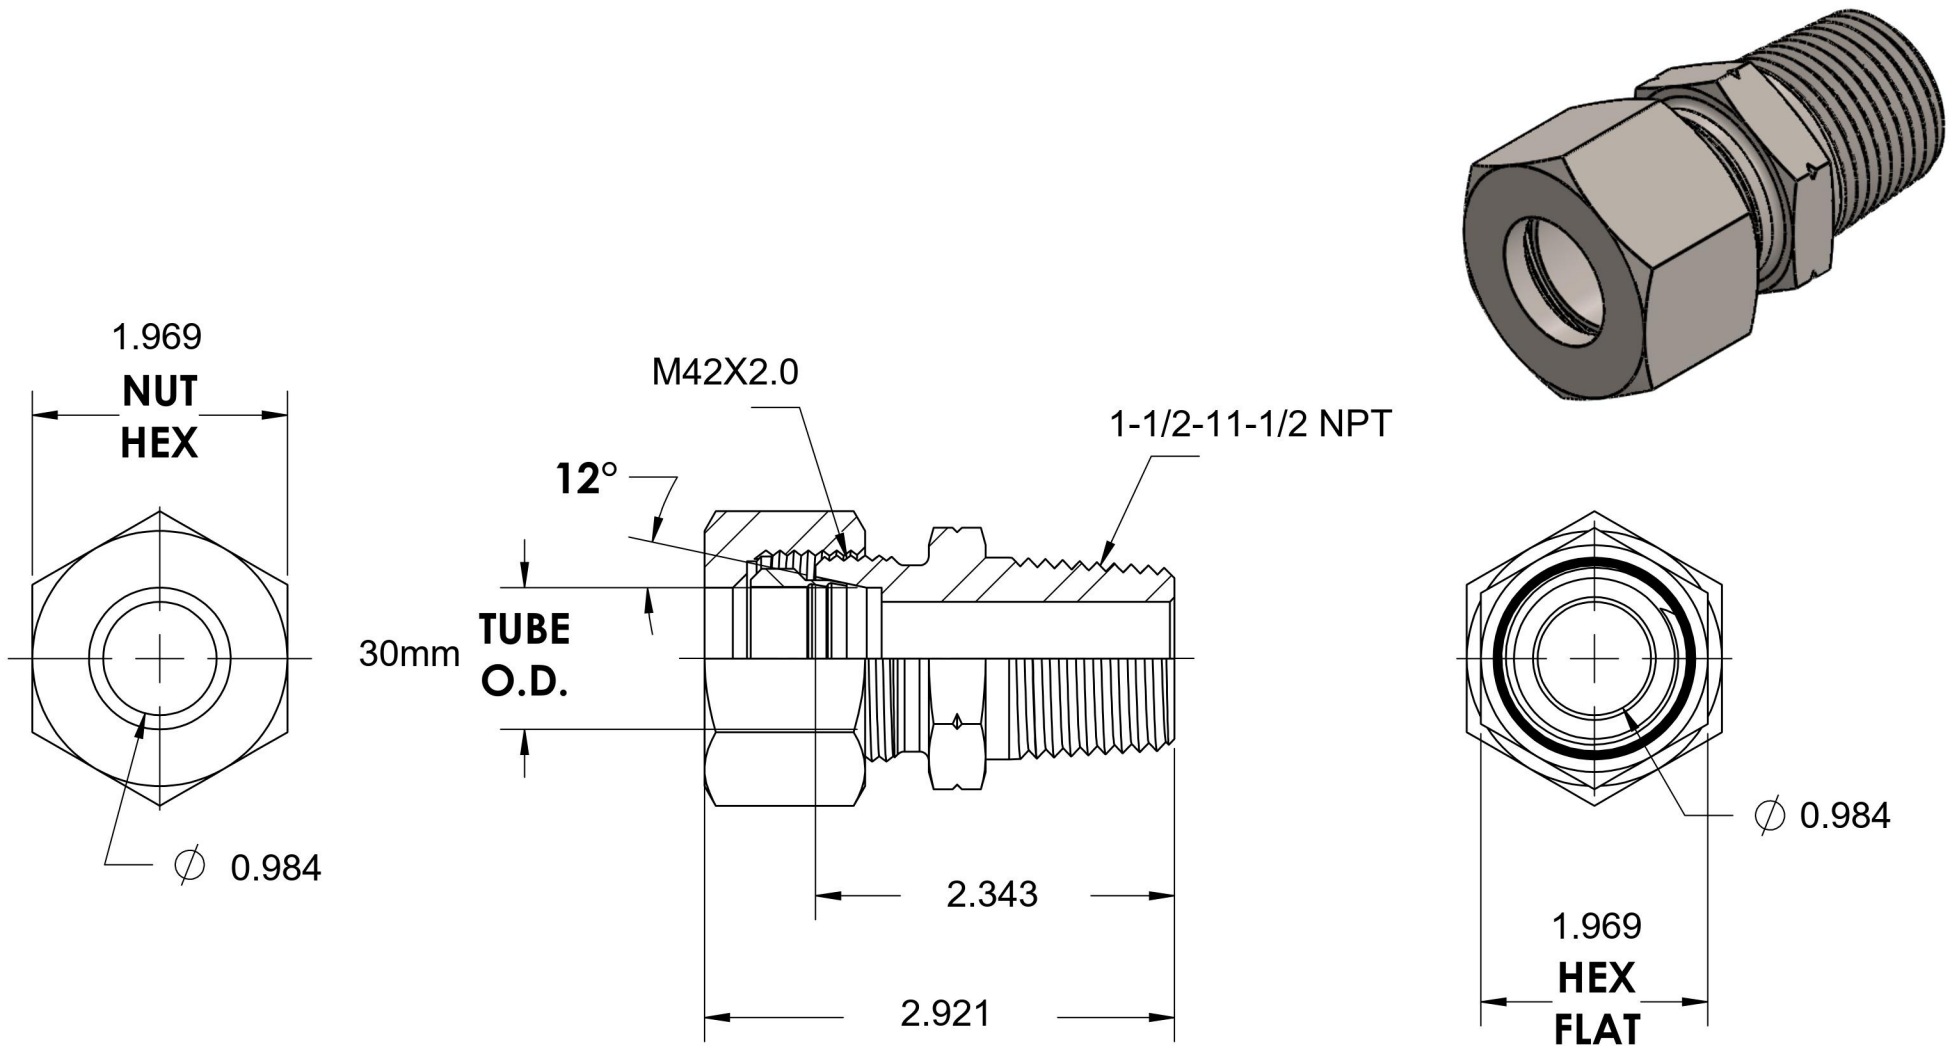

# D2404-S30-24-SS

Stainless Steel, DIN 2353 Male Connector, Heavy 30mm Tube OD x 1 1/2" NPT

6701 Cochran Road  
Solon, Ohio 44139  
Phone: (440) 248-1880  
Toll Free: 1-888-331-1523

<b>Temperature Rating</b>	<b>Material</b>	<b>Industry Standards</b>	<b>Series</b>
-425°F to 1200°F	316Ti Stainless	DIN 2353, ISO 8434-1 ANSI/ASME B1.20.1	D2404
<b>Pressure Rating</b>	<b>Finish</b>		<b>Series Description</b>
4569psi	Passivation		DIN 2353 Flareless Tube Male Connector