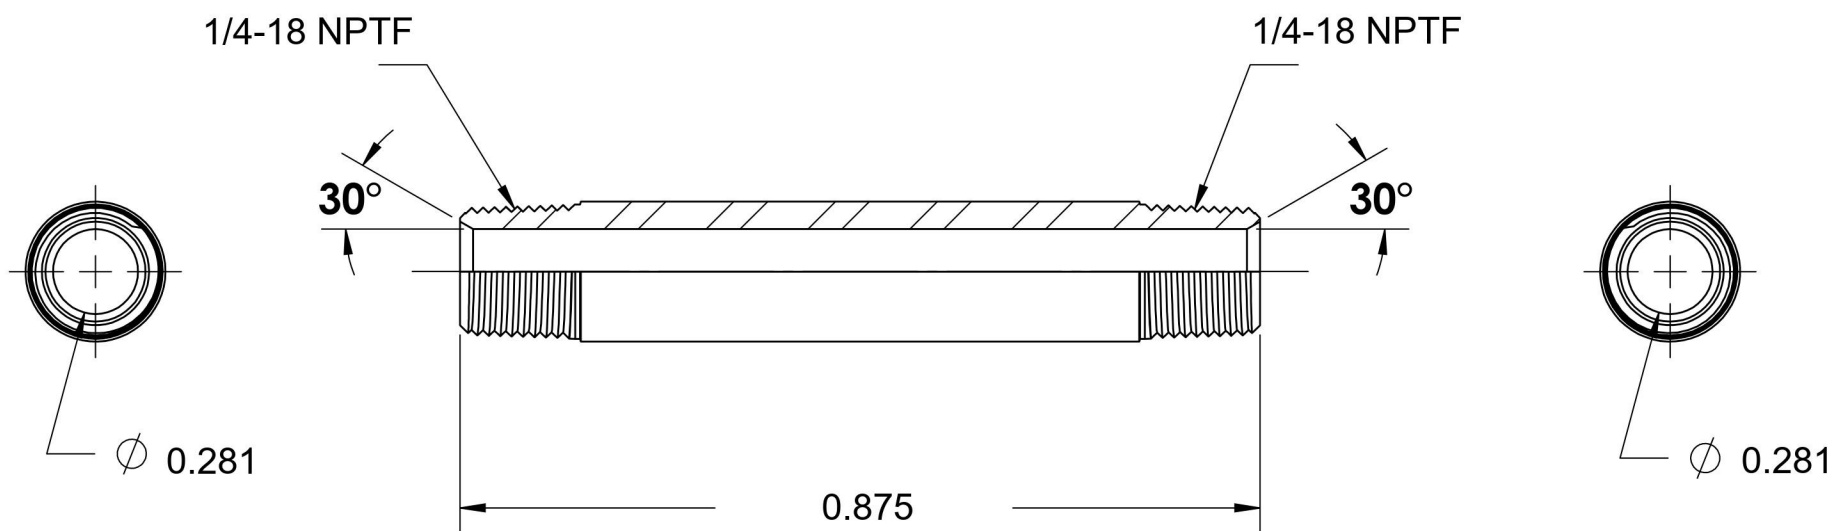

5404-N-04X0.875-SS

Stainless Steel, SAE J514 Pipe Long Nipple, 1/4" Male NPTF 30° x 1/4" Male NPTF 30°

6701 Cochran Road
Solon, Ohio 44139
Phone: (440) 248-1880
Toll Free: 1-888-331-1523

Temperature Rating	Material	Industry Standards	Series
-425°F to 1200°F	316/316L Stainless Steel	SAE J514, SAE J476	5404-N-SS
Pressure Rating	Finish		Series Description
7200 psi	Passivated		SAE J514 Pipe Long Nipple