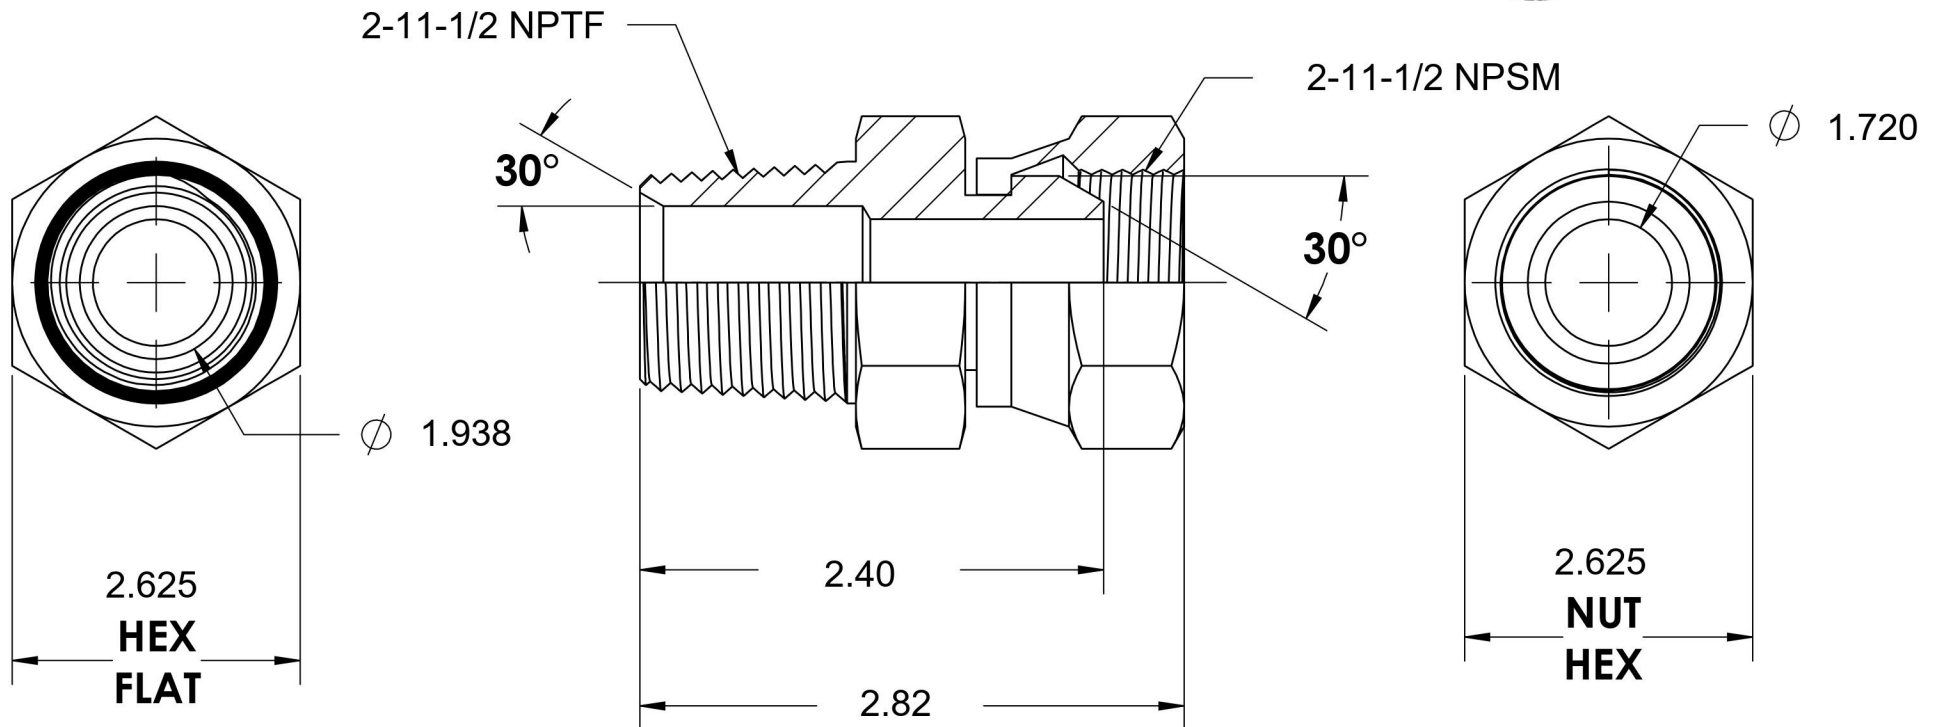

1404-32-32-SS

Stainless Steel, SAE J514 NPSM Swivel Male Connector, 2" Male NPTF 30° x 2" Female NPSM Swivel

6701 Cochran Road
Solon, Ohio 44139
Phone: (440) 248-1880
Toll Free: 1-888-331-1523

Temperature Rating	-425°F to 1200°F	Material	316/316L Stainless Steel	Industry Standards	SAE J514, SAE J476	Series	1404-SS
Pressure Rating	1500 psi	Finish	Passivated			Series Description	SAE J514 NPSM Swivel Male Connector