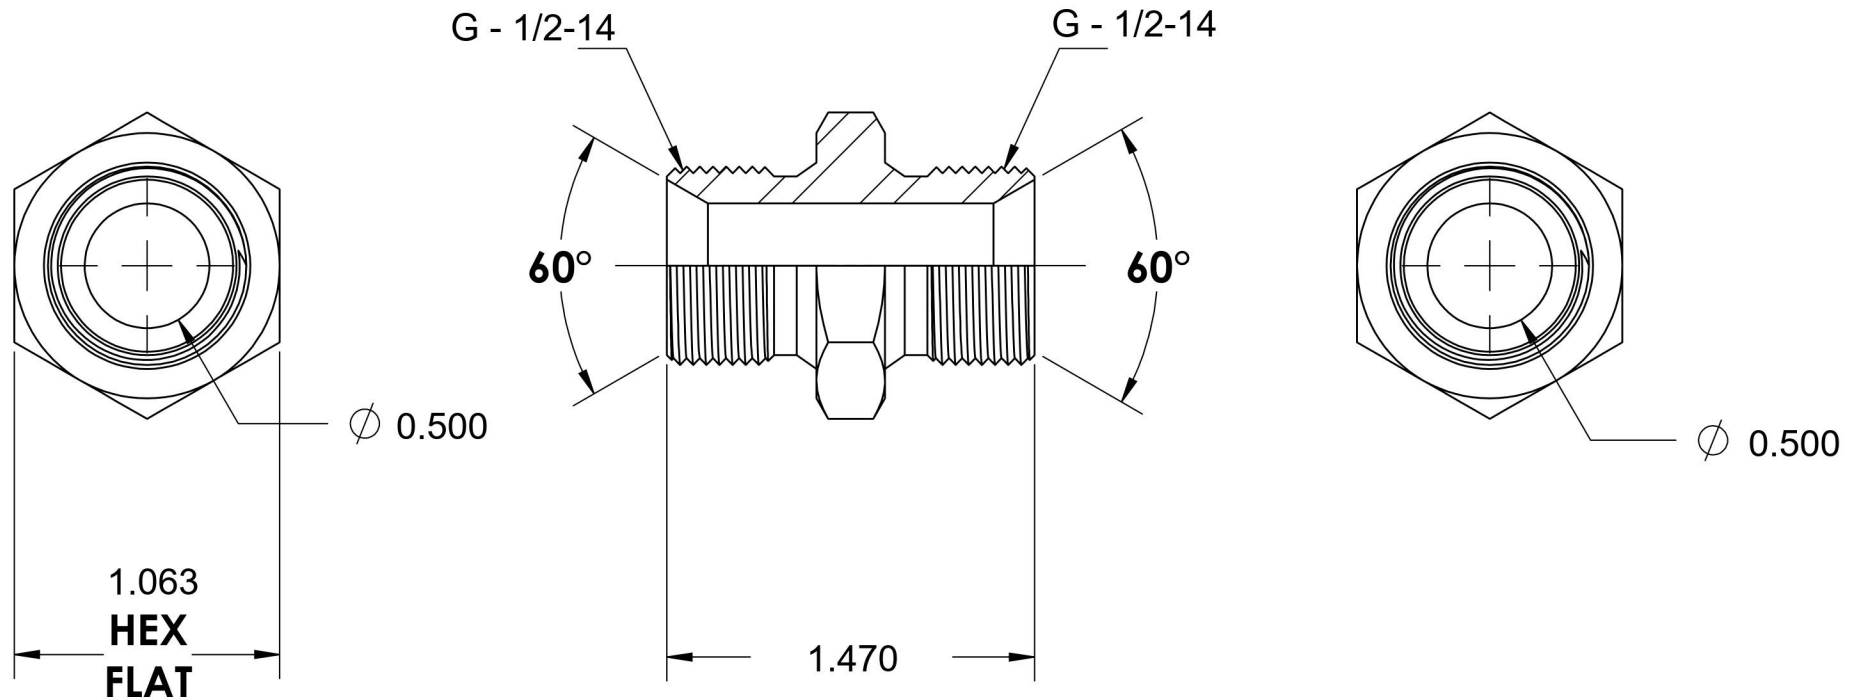

9022-08-08-SS

Stainless Steel, ISO 1179 BSPP Port/Line Union, 1/2-14 Male BSPP 60° Line/Port x 1/2-14 Male BSPP 60° Line/Port

6701 Cochran Road
Solon, Ohio 44139
Phone: (440) 248-1880
Toll Free: 1-888-331-1523

Temperature Rating -425°F to 1200°F	Material 316/316L Stainless Steel	Industry Standards ISO 1179, ISO 8434-6	Series 9022-SS
Pressure Rating 2900 psi	Finish Passivated		Series Description ISO 1179 BSPP Port/Line Union