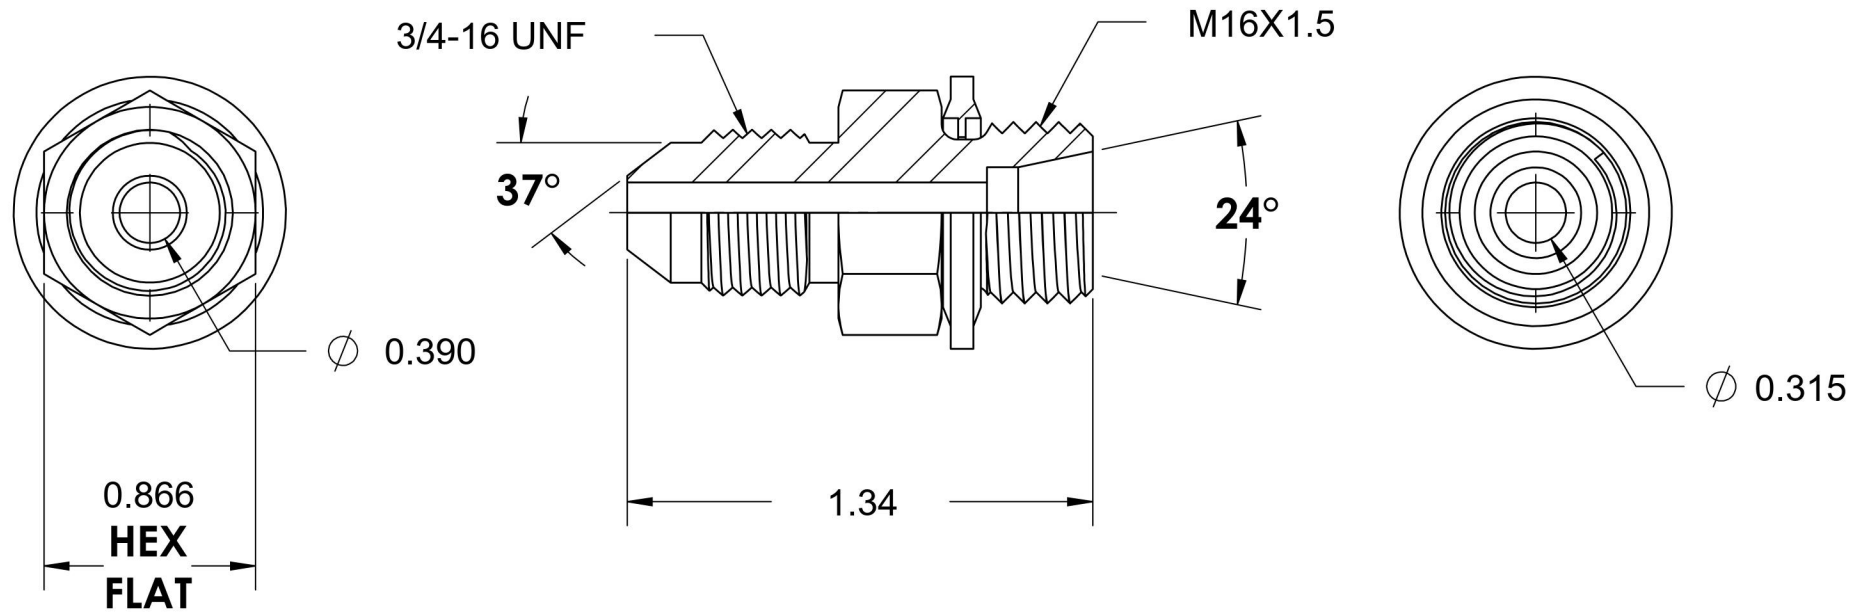

7005-08-L10-16-BS

Steel, SAE J514 37° Flare DIN 2353 (Light) Tube Adapter Bonded Seal, 1/2" Male JIC x M16X1.5 Male DIN Line/Tube/Port

6701 Cochran Road
Solon, Ohio 44139
Phone: (440) 248-1880
Toll Free: 1-888-331-1523

Temperature Rating	Material	Industry Standards	Series
-40°F to 250°F	C1045 / 12L14 Steel	SAE J514, ISO 8434-1	7005-DIN LIGHT-BS
Pressure Rating	Finish	ISO 9974, ASTM B633	Series Description
5800 psi	Trivalent Zinc		SAE J514 37° Flare DIN 2353 (Light) Tube Adapter Bonded Seal Assembled