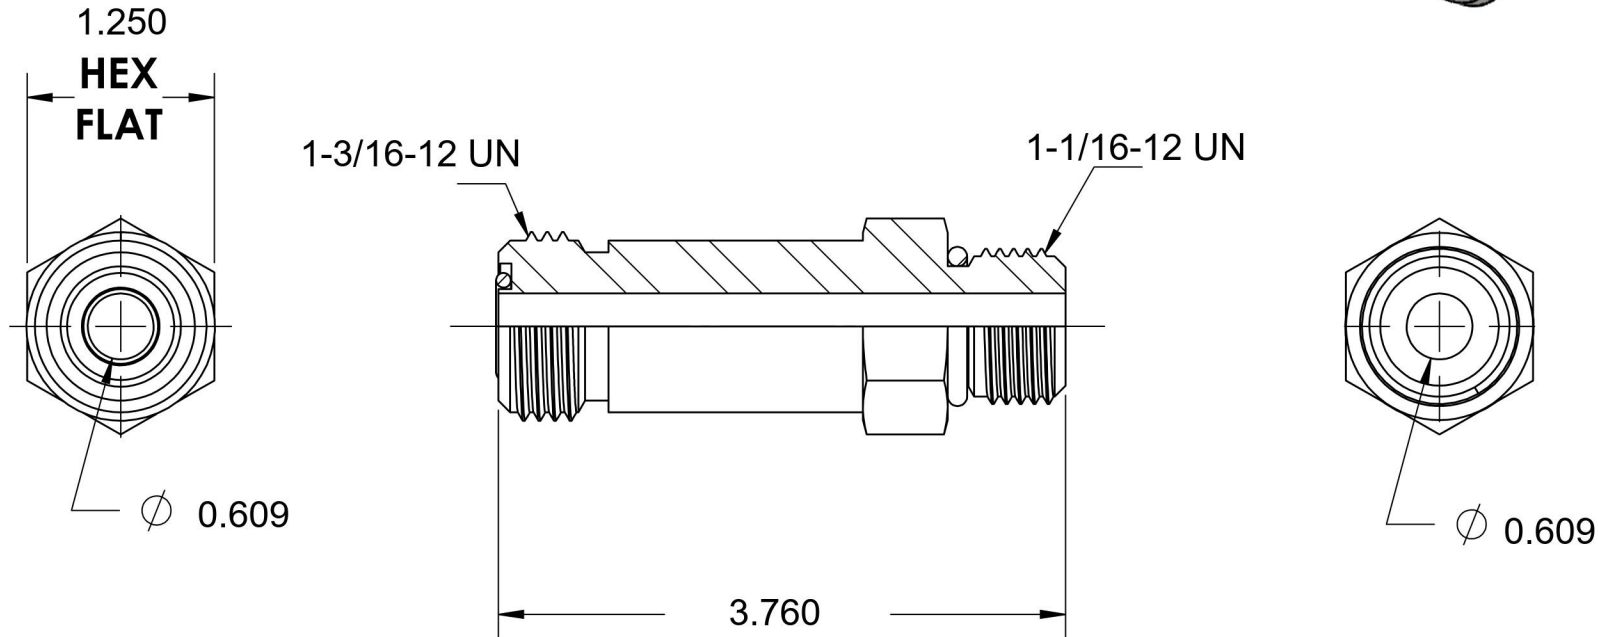

# FS6400-L-12-12-O

Steel, SAE J1453 O-Ring Face Seal Long Port Connector, 3/4" Male ORFS x 1-1/16-12 Male ORB

6701 Cochran Road  
Solon, Ohio 44139  
Phone: (440) 248-1880  
Toll Free: 1-888-331-1523

<b>Temperature Rating</b>	<b>Material</b>	<b>Industry Standards</b>	<b>Series</b>
-40°F to 250°F	C1045/12L14 Steel	SAE J1453, SAE J1926-2 SAE J515, ASTM B633	FS6400-L-O
<b>Pressure Rating</b>	<b>Finish</b>		<b>Series Description</b>
6000 psi	Trivalent Zinc		SAE J1453 O-Ring Face Seal Long Port Connector