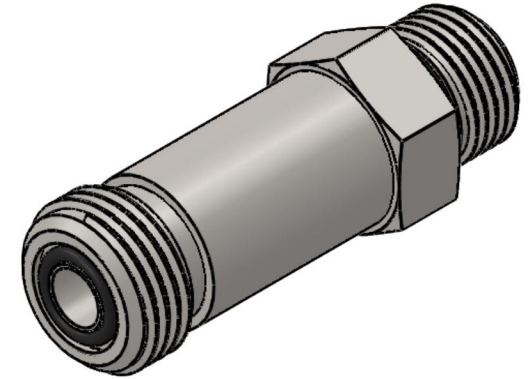

# FS6400-L-12-12-O

Steel, SAE J1453 O-Ring Face Seal Long Port Connector, 3/4" Male ORFS x 1-1/16-12 Male ORB

6701 Cochran Road  
Solon, Ohio 44139  
Phone: (440) 248-1880  
Toll Free: 1-888-331-1523

<b>Temperature Rating</b>	<b>Material</b>	<b>Industry Standards</b>	<b>Series</b>
-40°F to 250°F	C1045/12L14 Steel	SAE J1453, SAE J1926-2 SAE J515, ASTM B633	FS6400-L-O
<b>Pressure Rating</b>	<b>Finish</b>		<b>Series Description</b>
6000 psi	Trivalent Zinc		SAE J1453 O-Ring Face Seal Long Port Connector